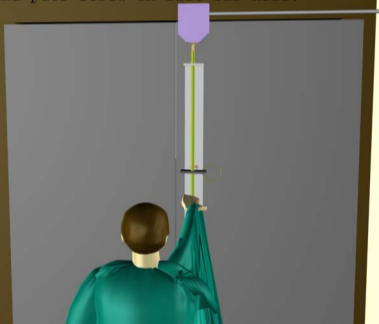

77 MAIDEN LANE  
SAN FRANCISCO, CA

23 AUG 2003, 7:30PM

Salisbury enters freight elevator.

23 AUG 2003, 7:30PM

Salisbury closes doors, lifts bar  
and puts screw in lift bar hole.

23 AUG 2003, 7:33PM  
Salisbury takes the  
elevator to the 7th floor.

23 AUG 2003, 7:33PM

Salisbury exits elevator, closes outer  
swing doors and locks them.

23 AUG 2003, 7:38PM

Salisbury calls passenger elevator and enters car.

23 AUG 2003, 7:38PM  
Salisbury rides car to lobby,  
exits car and doors close.