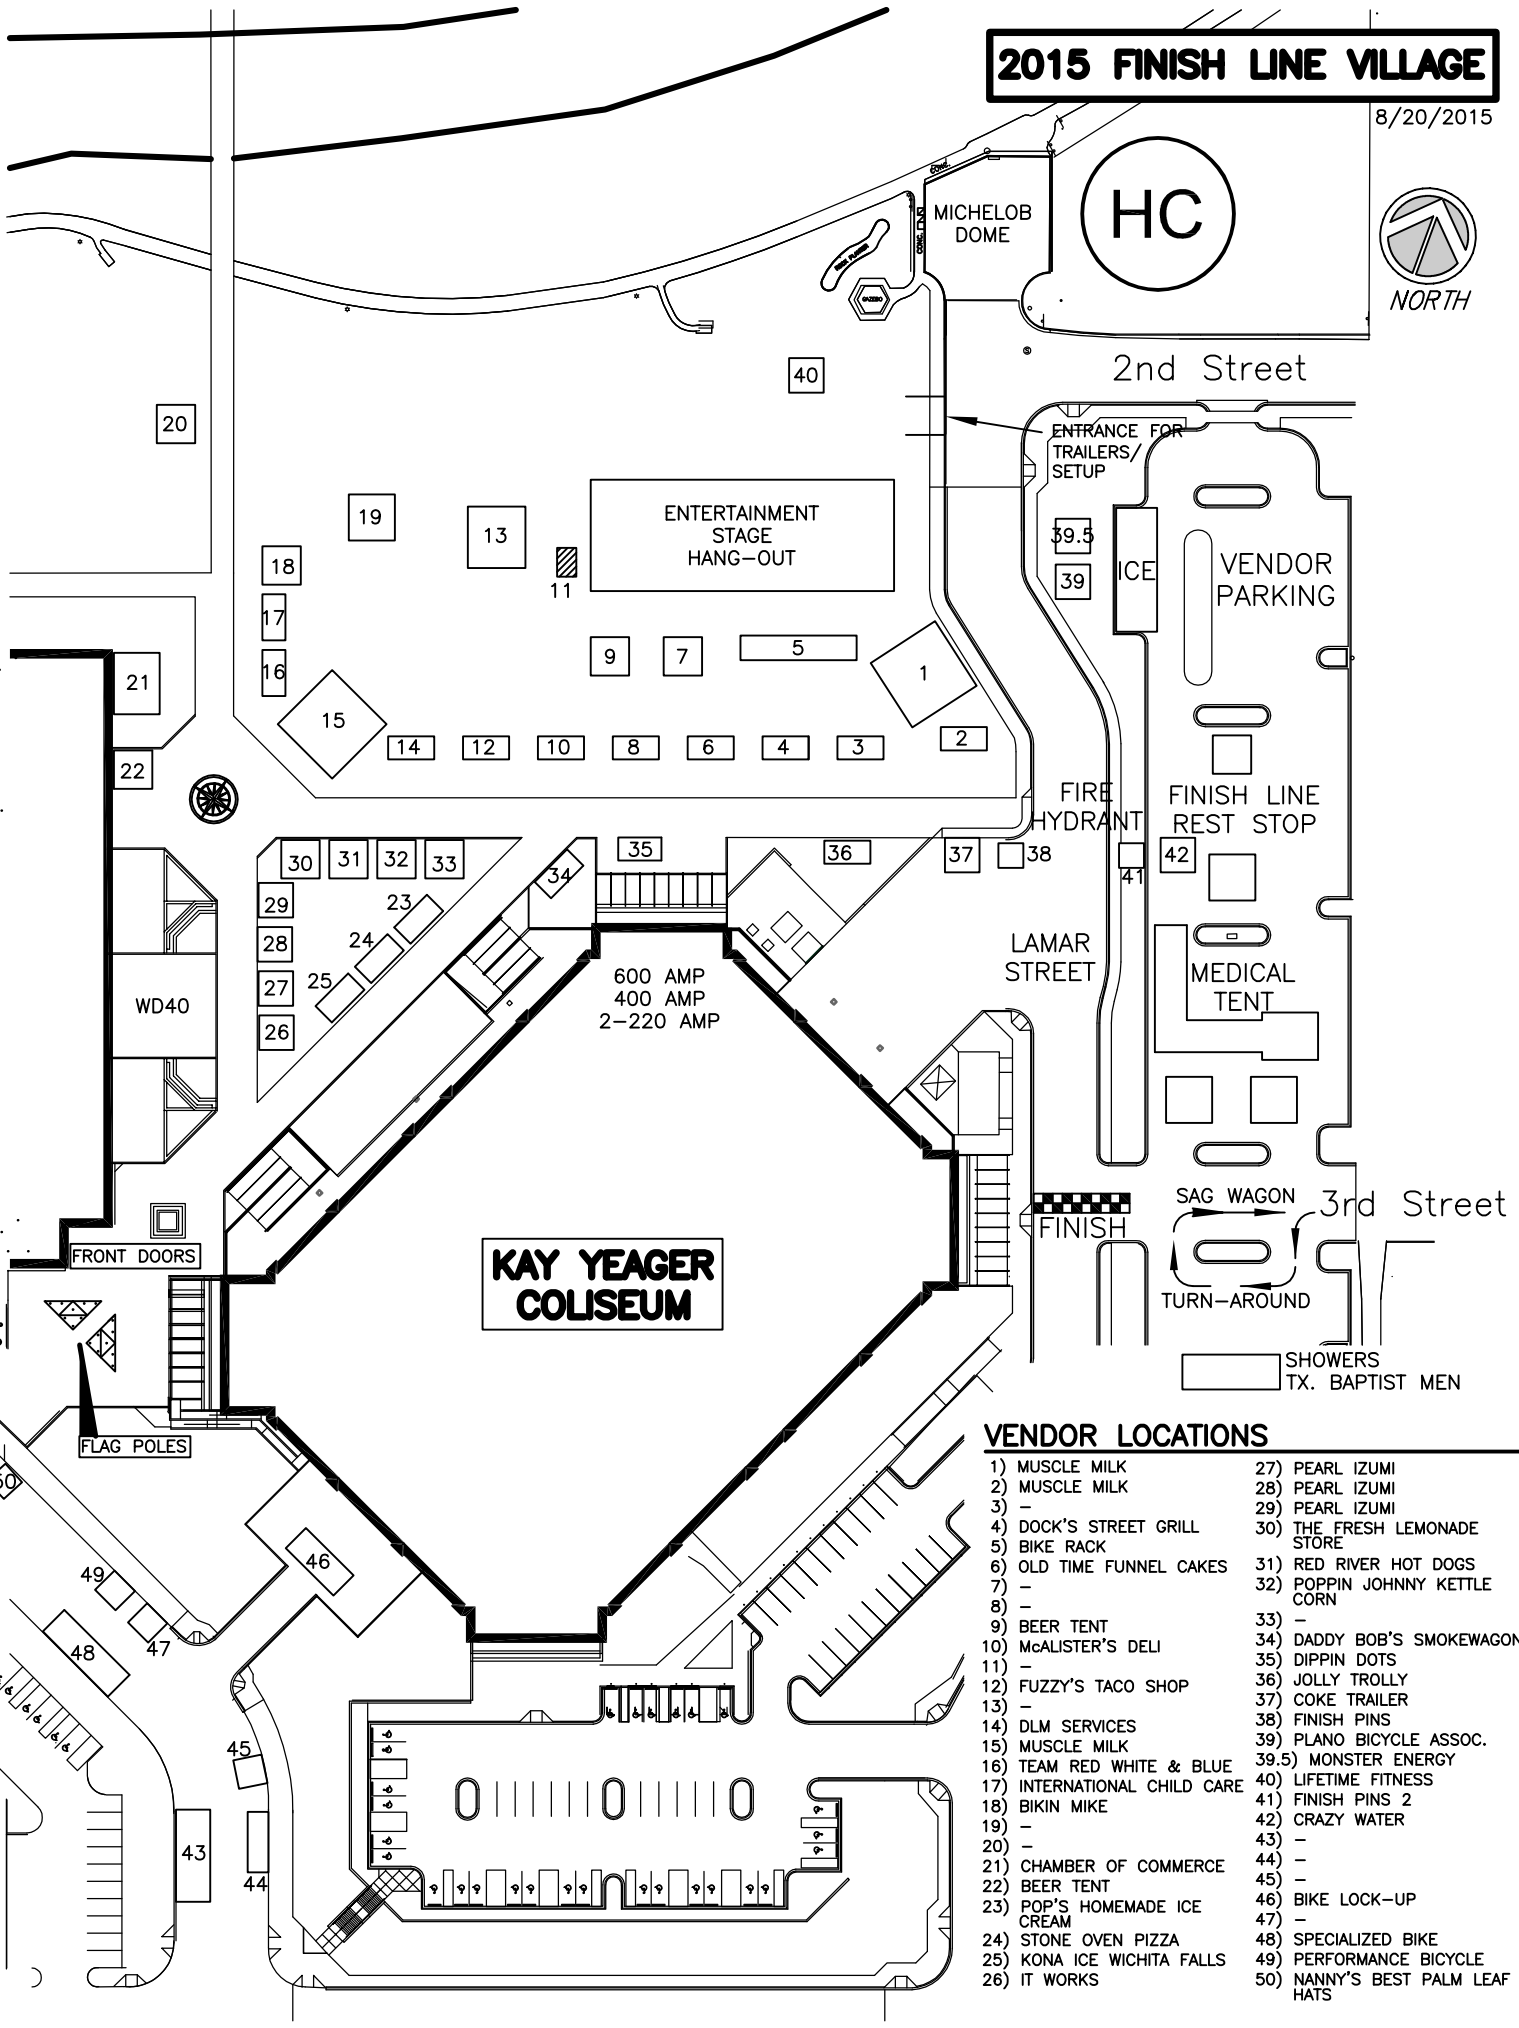

2015 FINISH LINE VILLAGE

8/20/2015

VENDOR LOCATIONS

- | | |
|------------------------------|---------------------------------|
| 1) MUSCLE MILK | 27) PEARL IZUMI |
| 2) MUSCLE MILK | 28) PEARL IZUMI |
| 3) - | 29) PEARL IZUMI |
| 4) DOCK'S STREET GRILL | 30) THE FRESH LEMONADE STORE |
| 5) BIKE RACK | 31) RED RIVER HOT DOGS |
| 6) OLD TIME FUNNEL CAKES | 32) POPPIN JOHNNY KETTLE CORN |
| 7) - | 33) - |
| 8) - | 34) DADDY BOB'S SMOKEWAGON |
| 9) BEER TENT | 35) DIPPIN DOTS |
| 10) McALISTER'S DELI | 36) JOLLY TROLLEY |
| 11) - | 37) COKE TRAILER |
| 12) FUZZY'S TACO SHOP | 38) FINISH PINS |
| 13) - | 39) PLANO BICYCLE ASSOC. |
| 14) DLM SERVICES | 39.5) MONSTER ENERGY |
| 15) MUSCLE MILK | 40) LIFETIME FITNESS |
| 16) TEAM RED WHITE & BLUE | 41) FINISH PINS 2 |
| 17) INTERNATIONAL CHILD CARE | 42) CRAZY WATER |
| 18) BIKIN MIKE | 43) - |
| 19) - | 44) - |
| 20) - | 45) - |
| 21) CHAMBER OF COMMERCE | 46) BIKE LOCK-UP |
| 22) BEER TENT | 47) - |
| 23) POP'S HOMEMADE ICE CREAM | 48) SPECIALIZED BIKE |
| 24) STONE OVEN PIZZA | 49) PERFORMANCE BICYCLE |
| 25) KONA ICE WICHITA FALLS | 50) NANNY'S BEST PALM LEAF HATS |
| 26) IT WORKS | |