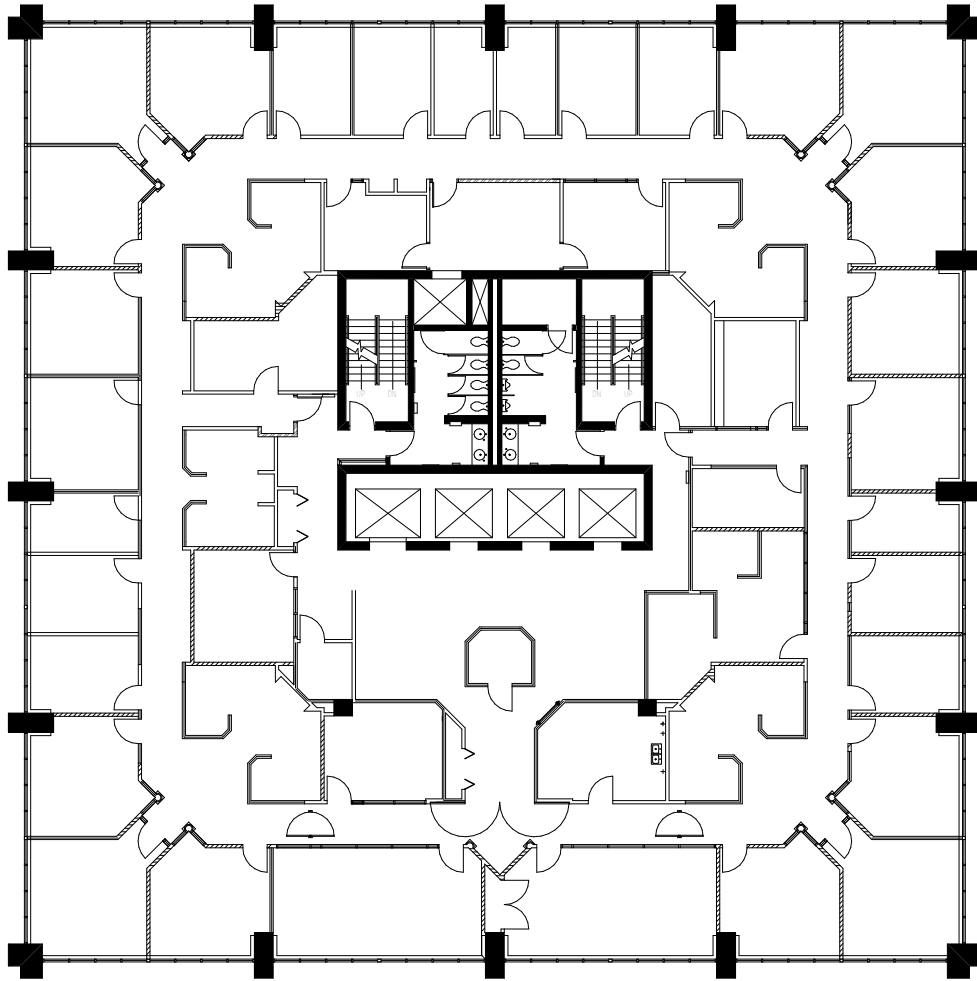

WELLS FARGO
PLAZA

SUITE 1500 | 14,224 RSF

NOTE: Drawing not to scale.

For leasing information, please contact:

David Marschinke
david.marschinke@cbre.com
952.924.4664

Erik Heltne
erik.heltne@cbre.com
952.924.4800