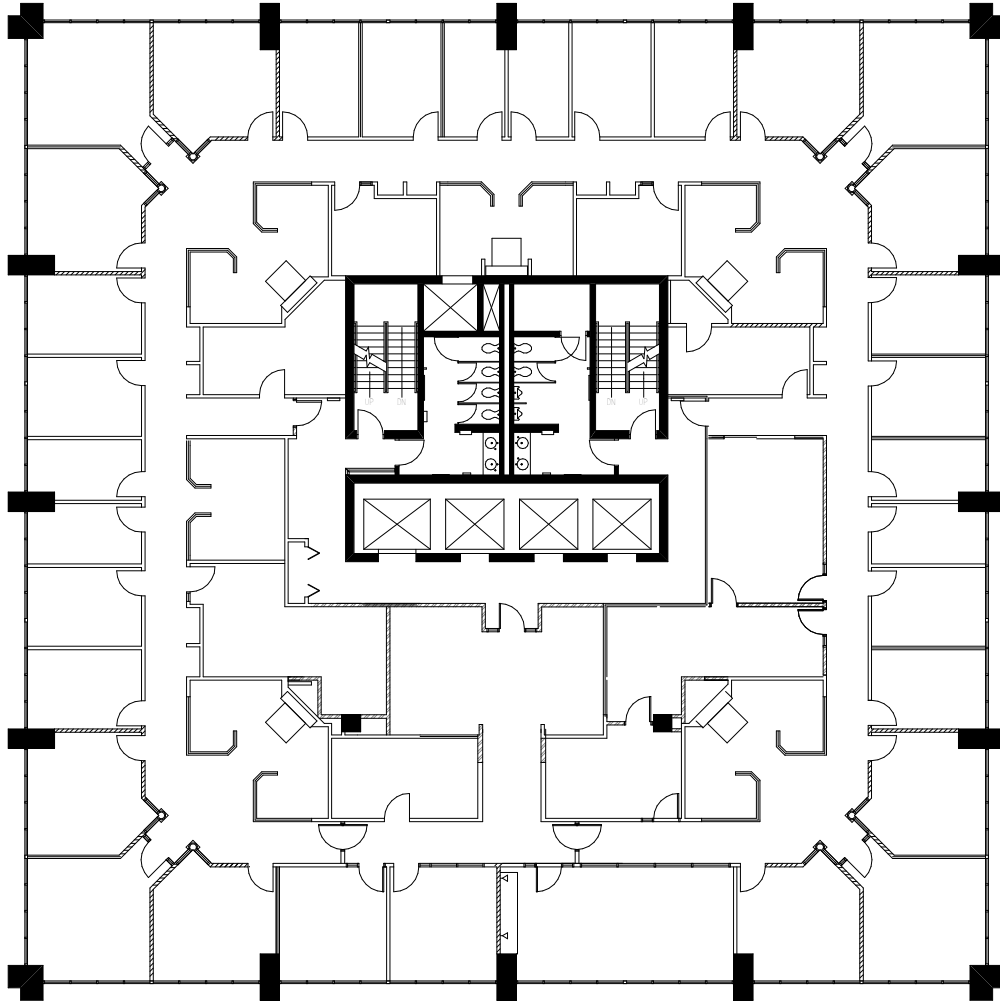

WELLS FARGO

PLAZA

SUITE 1600 | 14,224 RSF

NOTE: Drawing not to scale.

For leasing information, please contact:

David Marschinke
david.marschinke@cbre.com
952.924.4664

Erik Heltne
erik.heltne@cbre.com
952.924.4800