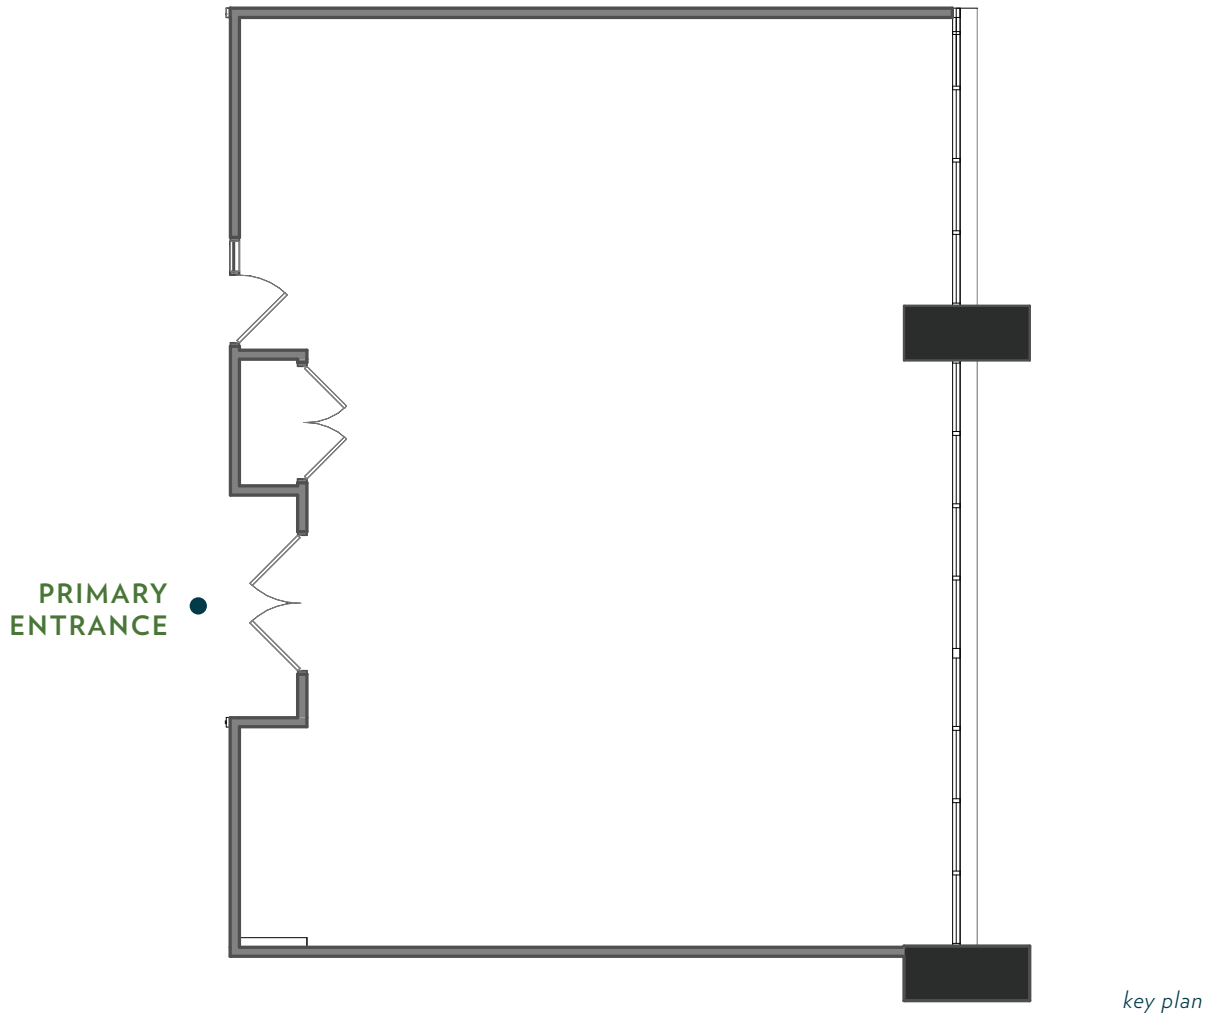

WELLS FARGO
PLAZA

SUITE 575 | 1,526 RSF

NOTE: Drawing not to scale.

For leasing information, please contact:

David Marschinke
david.marschinke@cbre.com
952.924.4664

Erik Heltne
erik.heltne@cbre.com
952.924.4800