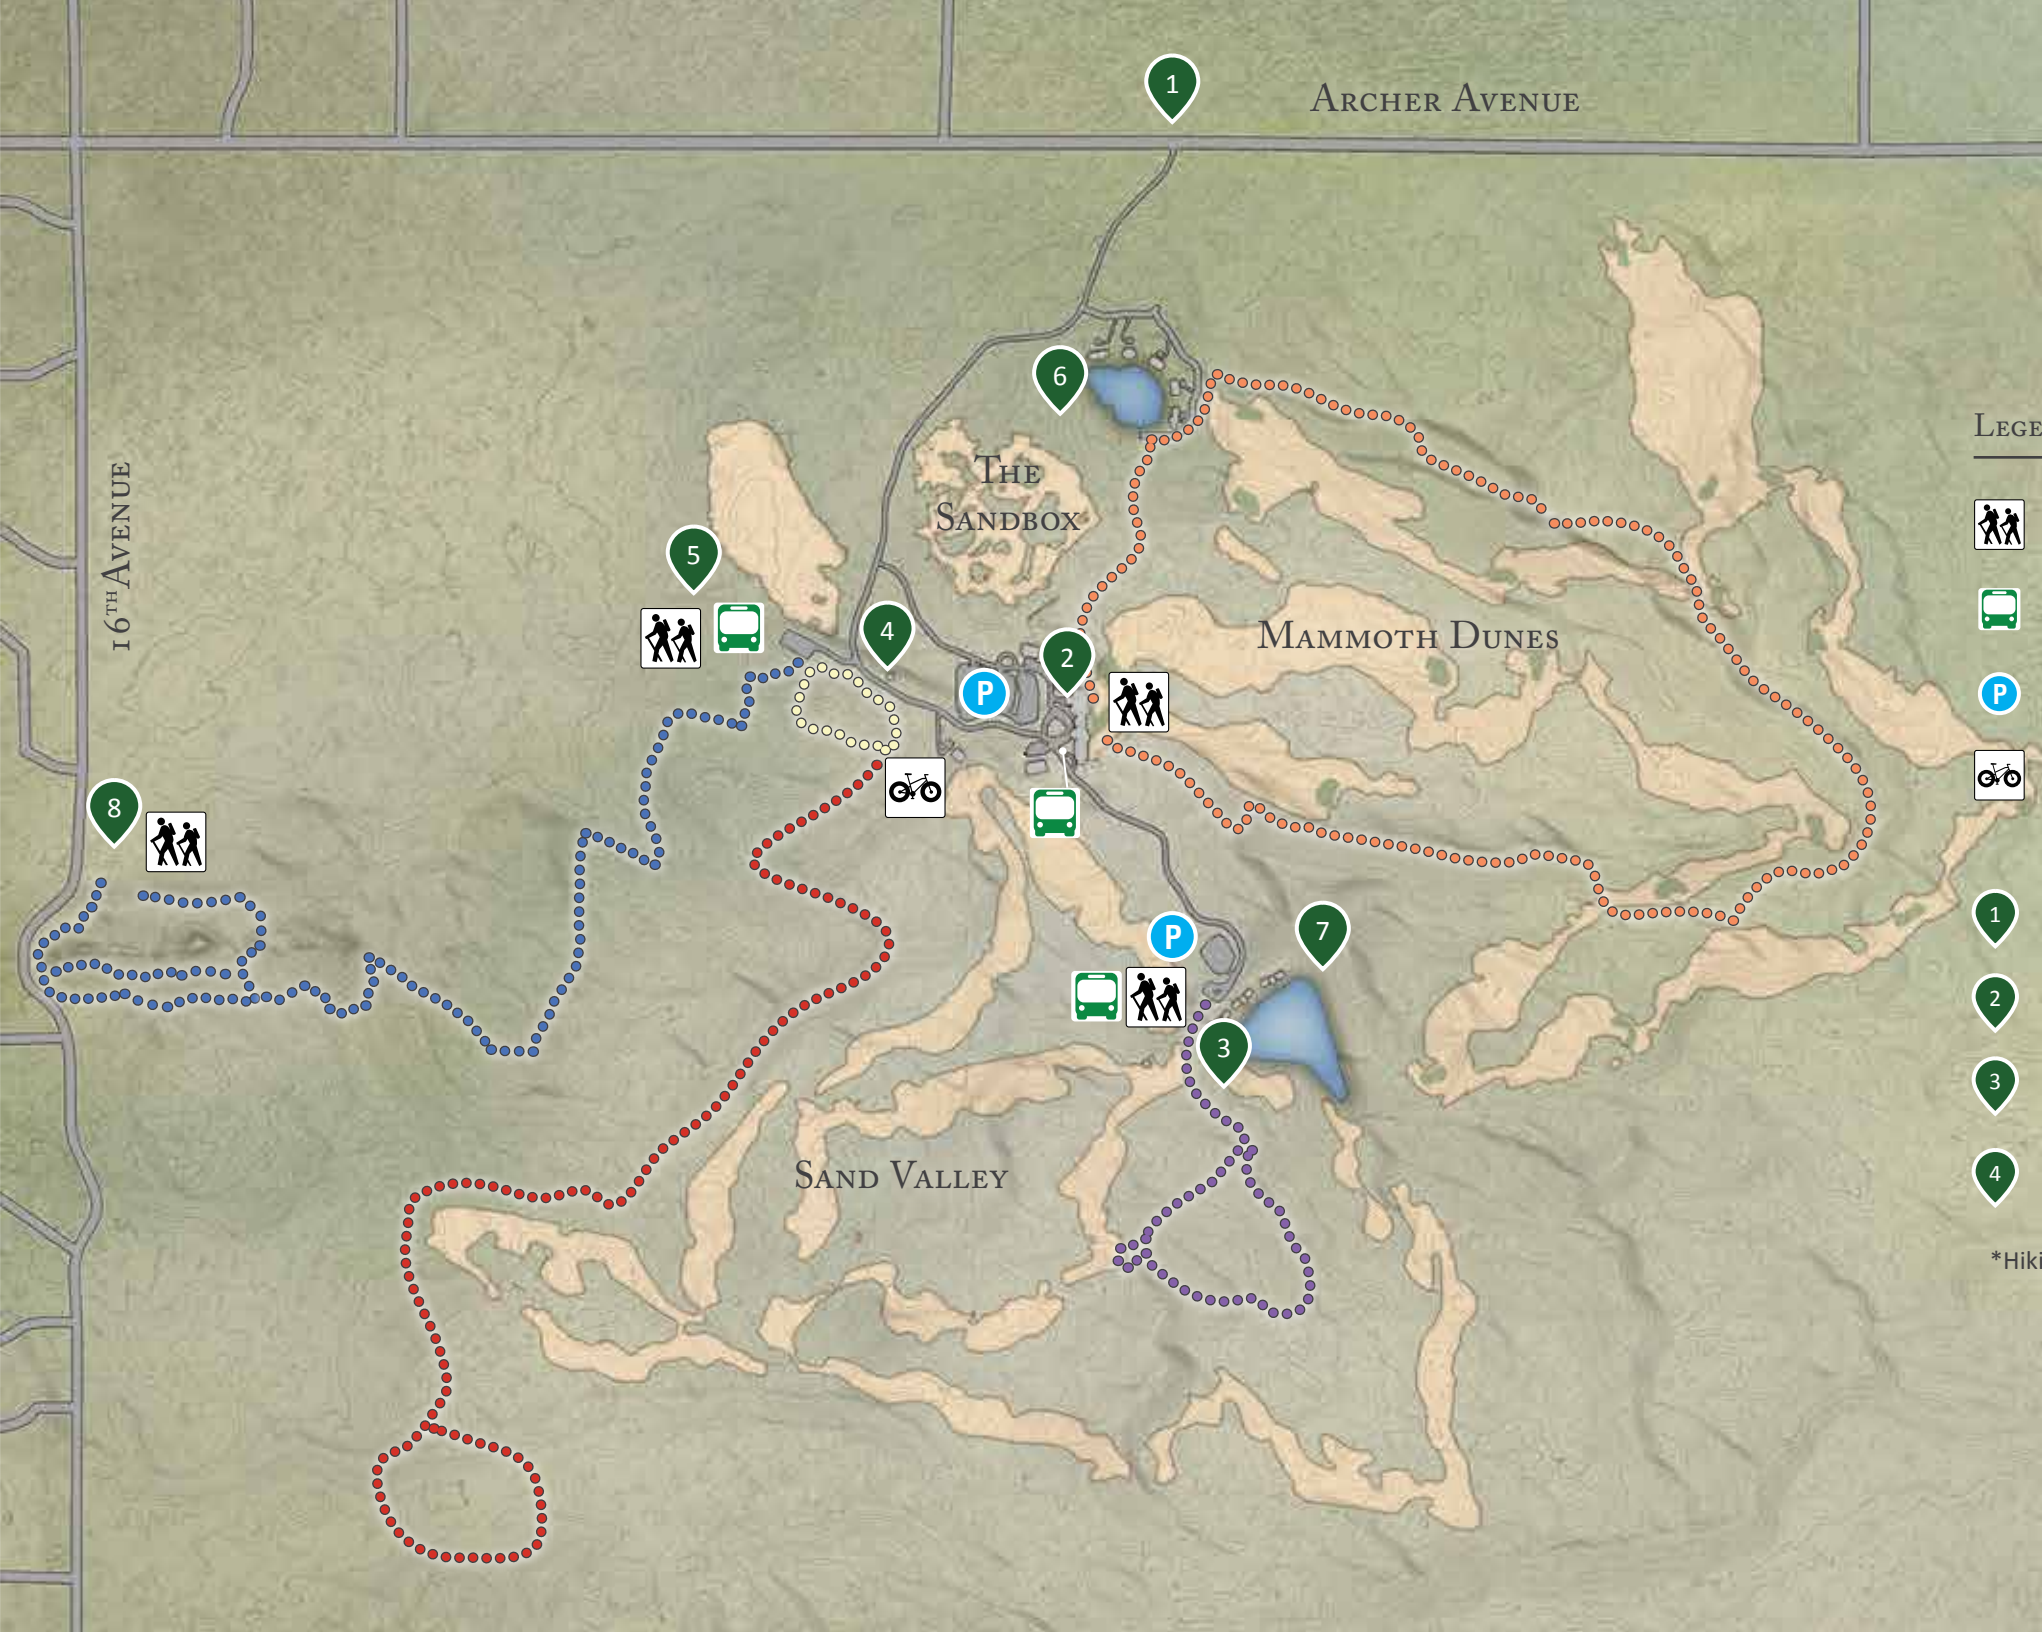

# Sand Valley

## LEGEND

- |   |                       |   |                                    |
|---|-----------------------|---|------------------------------------|
|    | Trailhead*            |    | Quicksand Fat Tire Bike Trail      |
|    | Shuttle Stop          |    | Ridge Trail                        |
|    | Parking               |    | Whitville Loop Fat Tire Bike Trail |
|    | Bicycle Trailhead     |    | Songbird Trail                     |
|    | Resort Entrance       |    | Bentley Hills Trail                |
|   | Clubhouse             |    | Tennis Courts                      |
|  | Craig's Porch         |   | Glacial Lake                       |
|  | Garden & Chicken Coop |  | Lake Leopold                       |
|   |                       |  | Lake Arrowhead Chalet              |

\*Hiking trails used for snowshoeing in winter