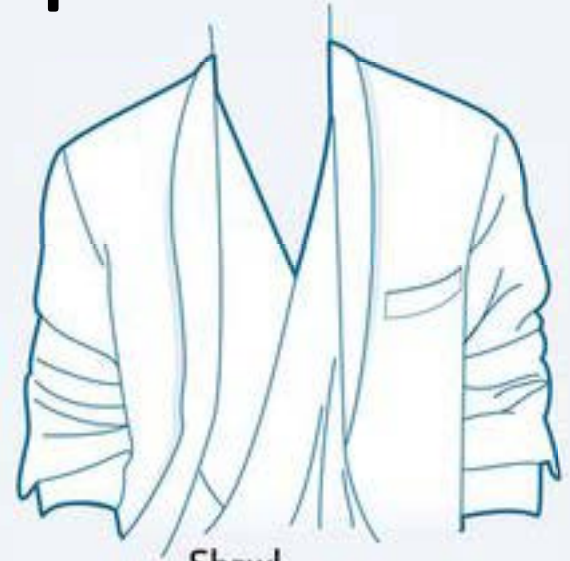

LeNique - Jacket Lapel Options

Peak

Standard Notch

Shawl

Widepeak

Narrow notch

Wide notch