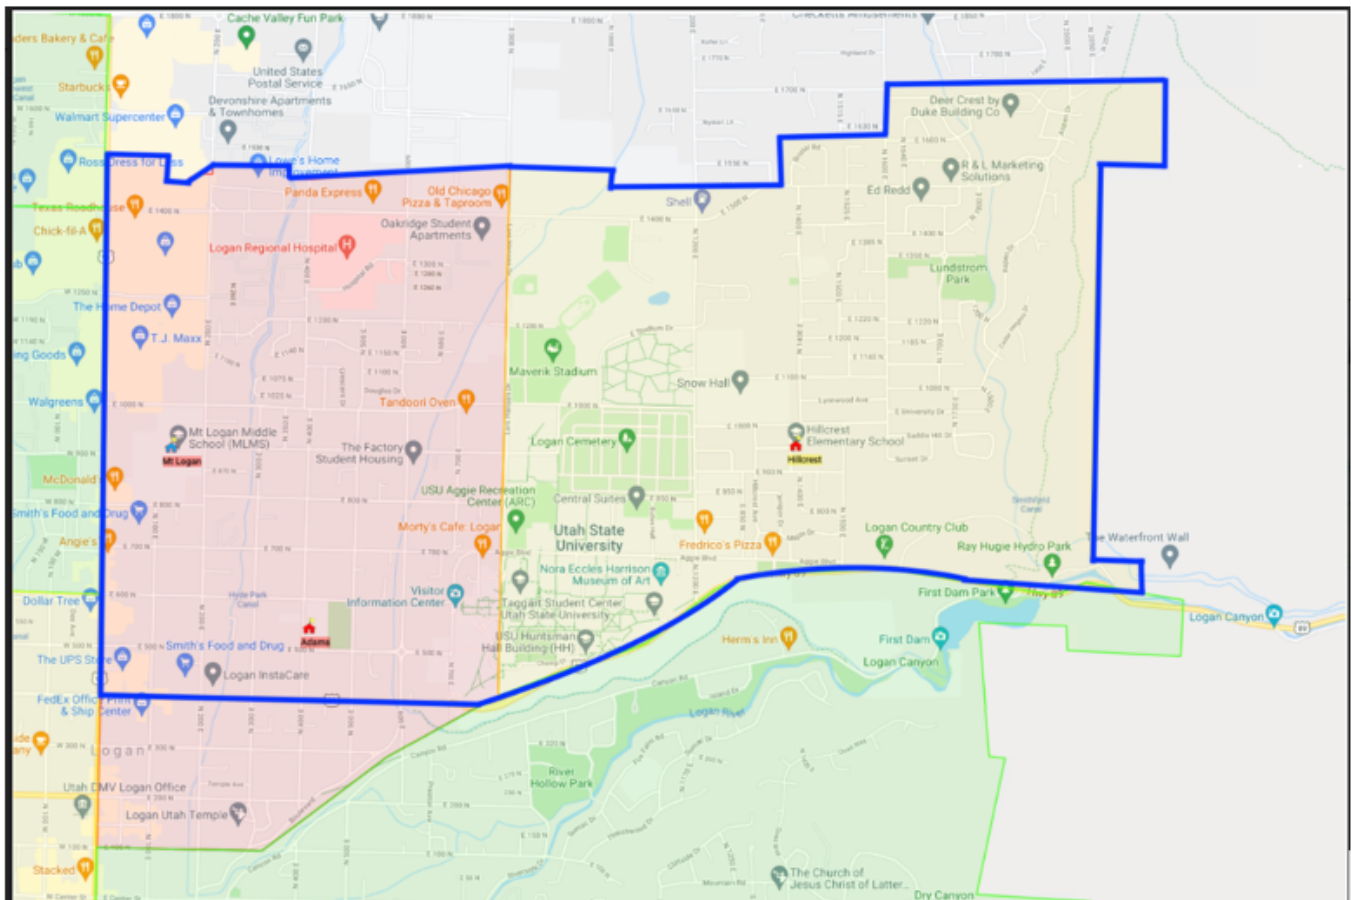

# ADAMS ELEMENTARY SCHOOL

## MAP OF SCHOOL BOUNDARIES 2023-2024

### Adams Elementary

- Current boundaries of Adams Elementary and Hillcrest Elementary are combined between 1700 N and 400 N
- Students on the south side of 400 North will be assigned to Wilson Elementary