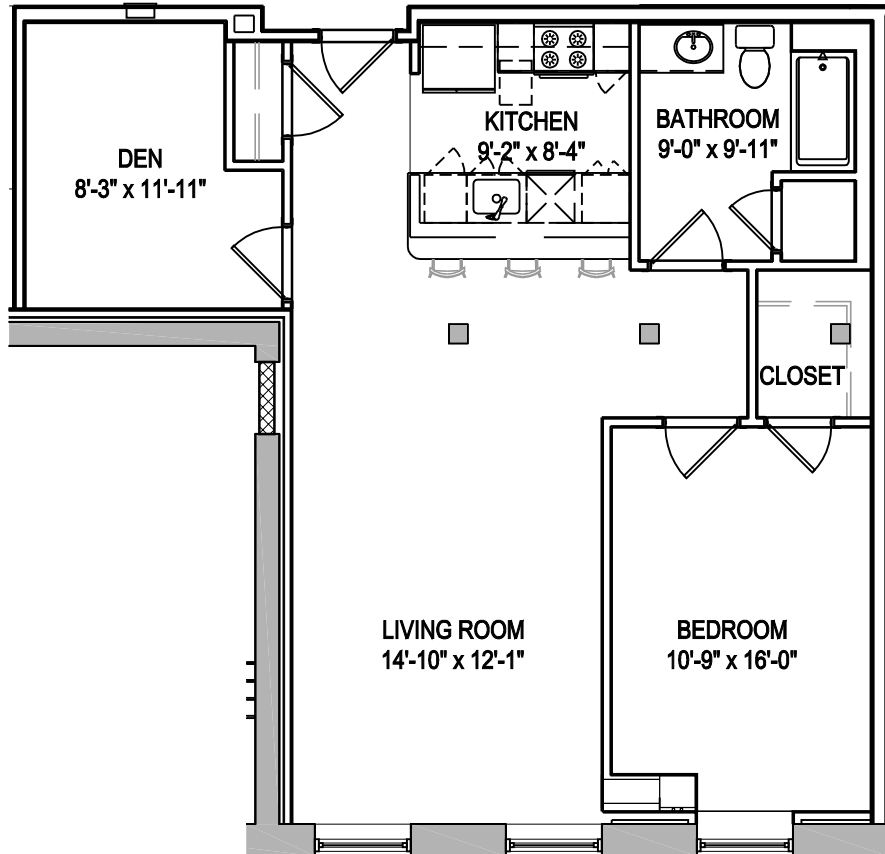

UNIT 301
1 BEDROOM + DEN/1 BATH
925 SQ. FT.

* ALL LAYOUTS ARE SUBJECT TO CHANGE & ALL MEASUREMENTS ARE APPROXIMATE.