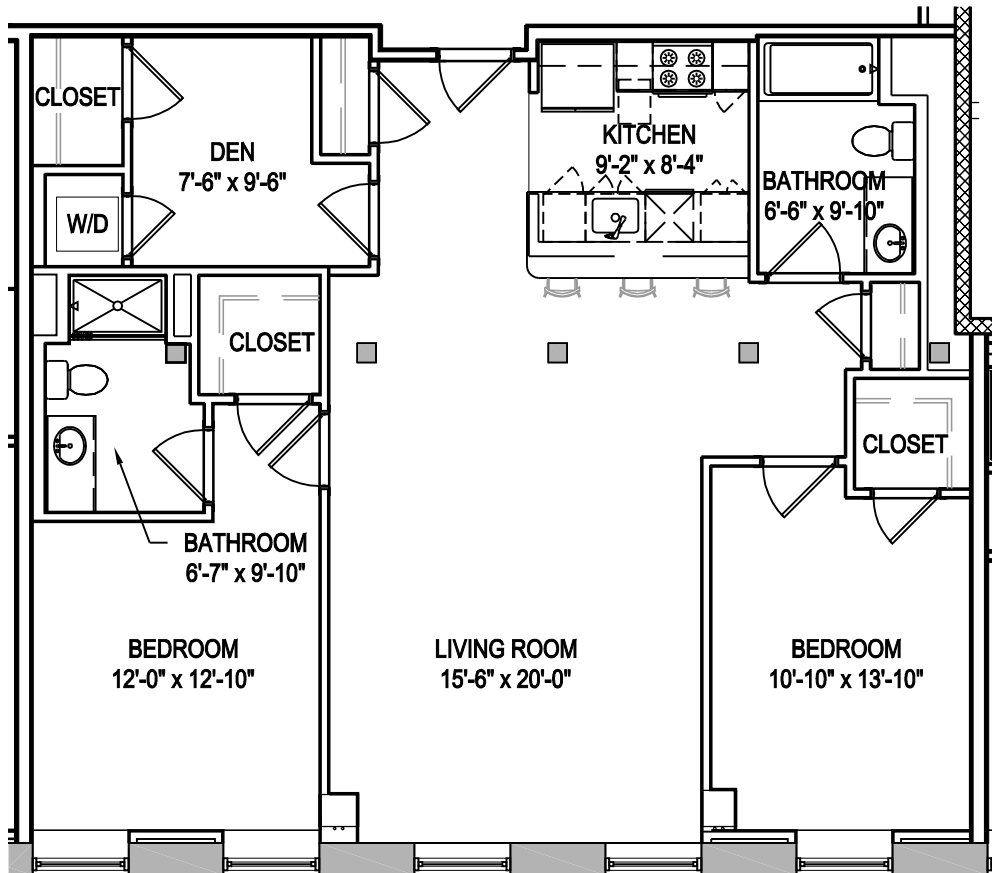

UNIT 303
2 BEDROOM + DEN/2 BATH
1,253 SQ. FT.

* ALL LAYOUTS ARE SUBJECT TO CHANGE & ALL MEASUREMENTS ARE APPROXIMATE.