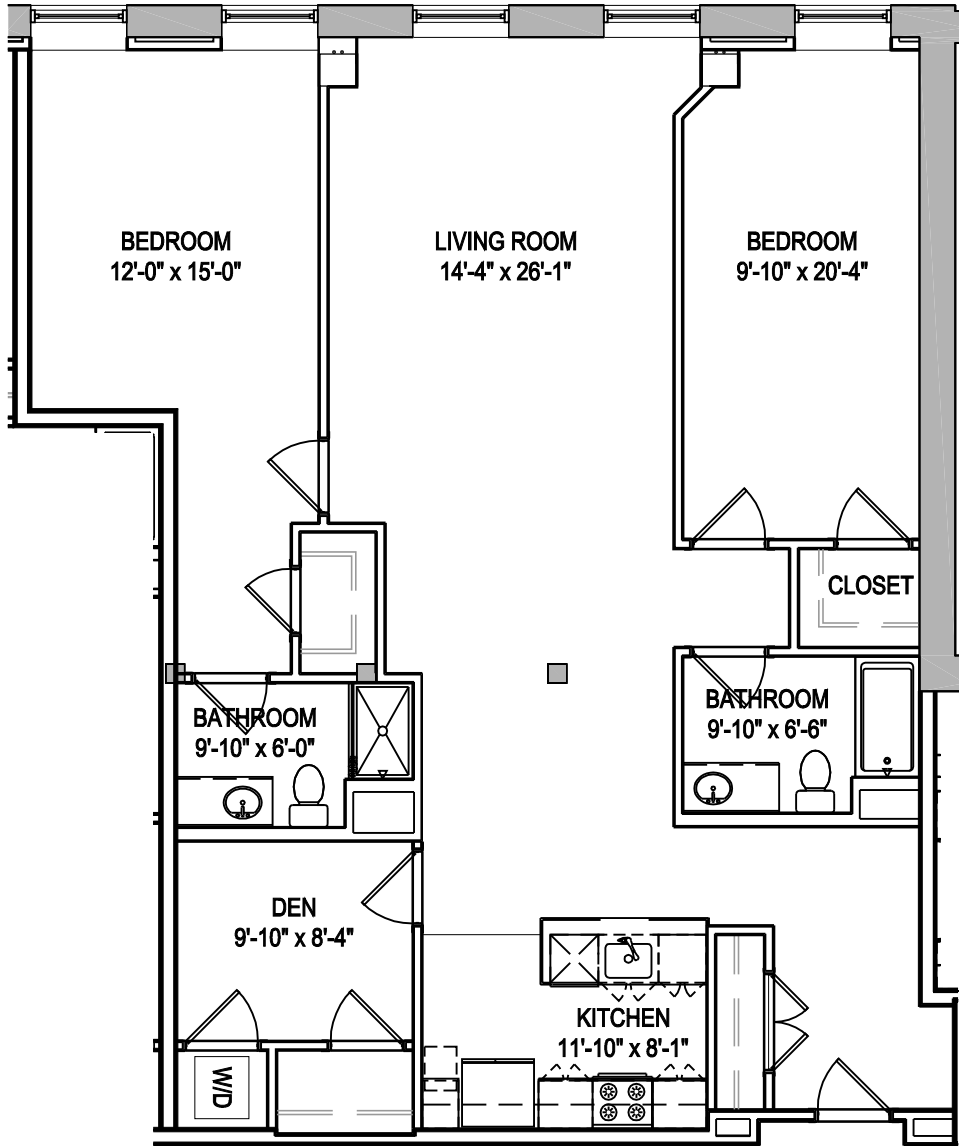

UNIT 304
2 BEDROOM + DEN/2 BATH
1,489 SQ. FT.

* ALL LAYOUTS ARE SUBJECT TO CHANGE & ALL MEASUREMENTS ARE APPROXIMATE.