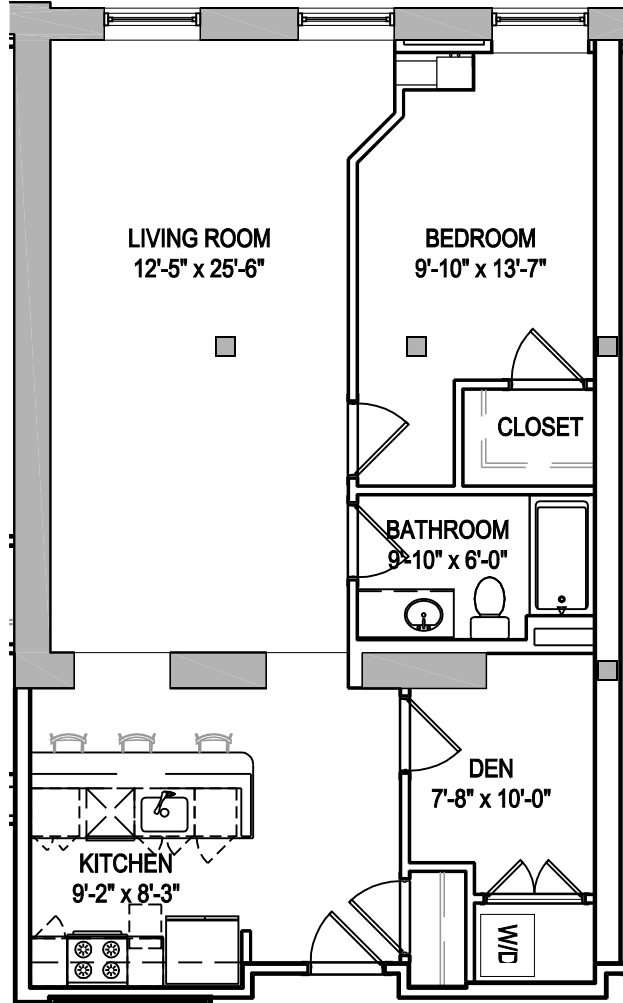

UNIT 306
1 BEDROOM + DEN/1 BATH
888 SQ. FT.

* ALL LAYOUTS ARE SUBJECT TO CHANGE & ALL MEASUREMENTS ARE APPROXIMATE.