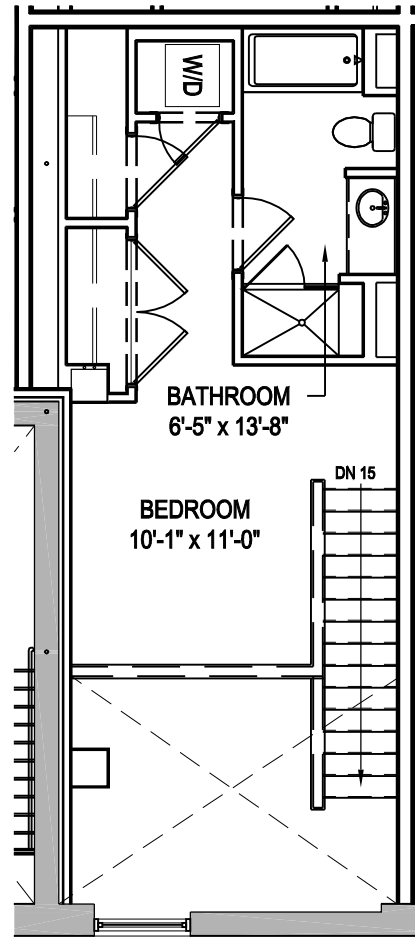

UNIT 401

1 BEDROOM + DEN DUPLEX/1.5 BATH
925 SQ. FT.

FOURTH FLOOR

FIFTH FLOOR

* ALL LAYOUTS ARE SUBJECT TO CHANGE & ALL MEASUREMENTS ARE APPROXIMATE.