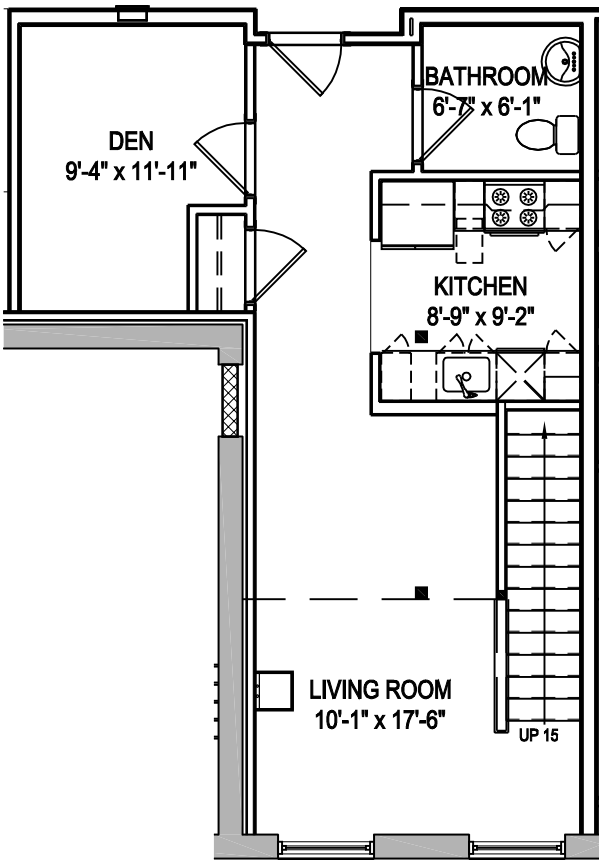

UNIT 401

1 BEDROOM + DEN DUPLEX/1.5 BATH
925 SQ. FT.

FOURTH FLOOR

FIFTH FLOOR

* ALL LAYOUTS ARE SUBJECT TO CHANGE & ALL MEASUREMENTS ARE APPROXIMATE.