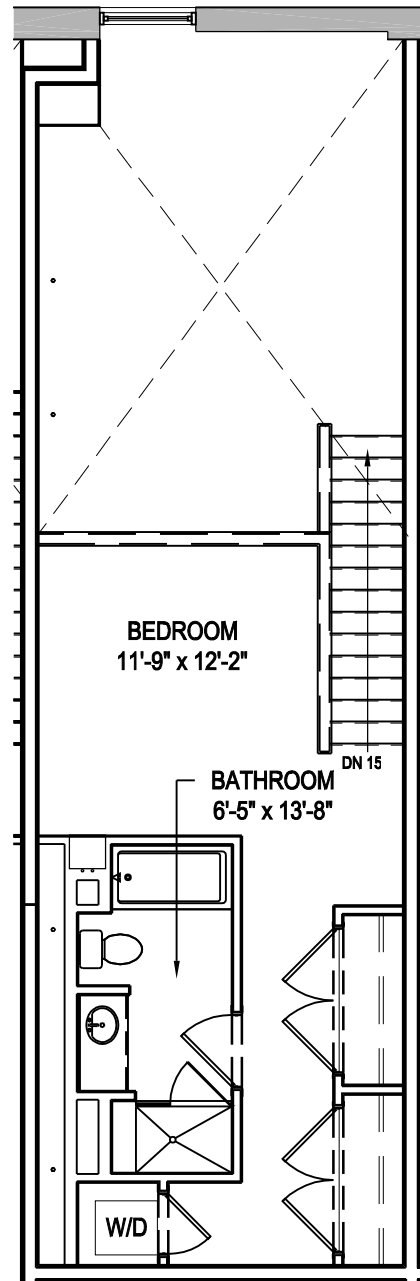

UNIT 404
1 BEDROOM DUPLEX/1.5 BATH
1,119 SQ. FT.

FOURTH FLOOR

FIFTH FLOOR

* ALL LAYOUTS ARE SUBJECT TO CHANGE & ALL MEASUREMENTS ARE APPROXIMATE.