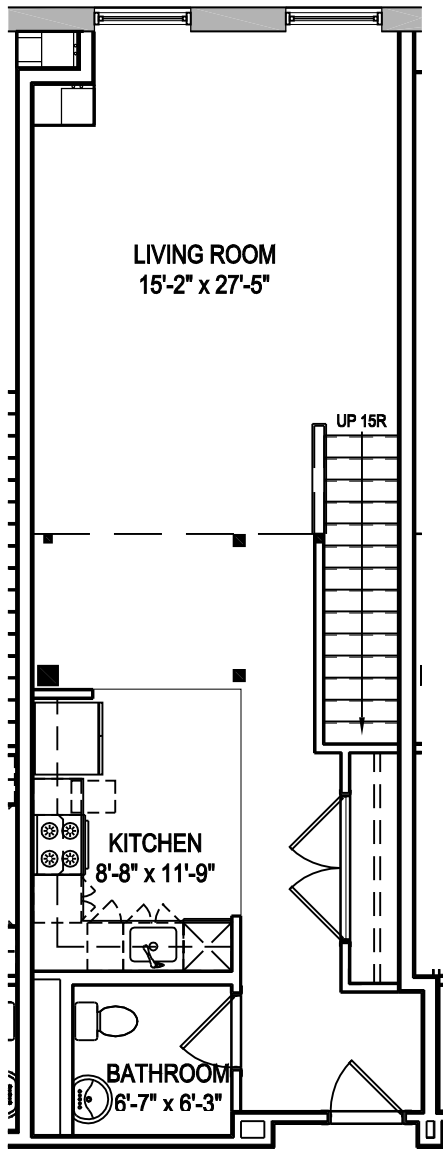

UNIT 404
1 BEDROOM DUPLEX/1.5 BATH
1,119 SQ. FT.

FOURTH FLOOR

FIFTH FLOOR

* ALL LAYOUTS ARE SUBJECT TO CHANGE & ALL MEASUREMENTS ARE APPROXIMATE.