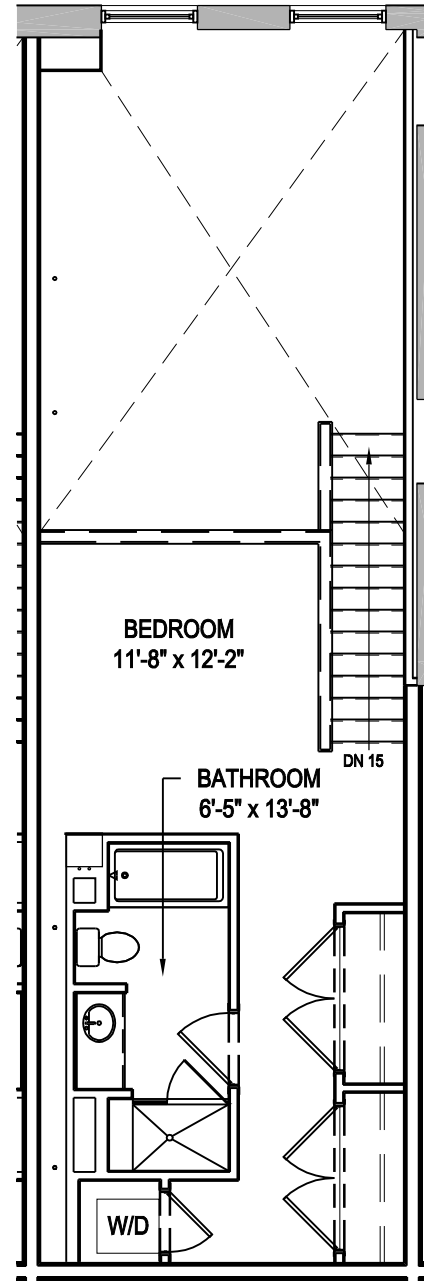

UNIT 408
1 BEDROOM DUPLEX/1.5 BATH
1,127 SQ. FT.

FOURTH FLOOR

FIFTH FLOOR

* ALL LAYOUTS ARE SUBJECT TO CHANGE & ALL MEASUREMENTS ARE APPROXIMATE.