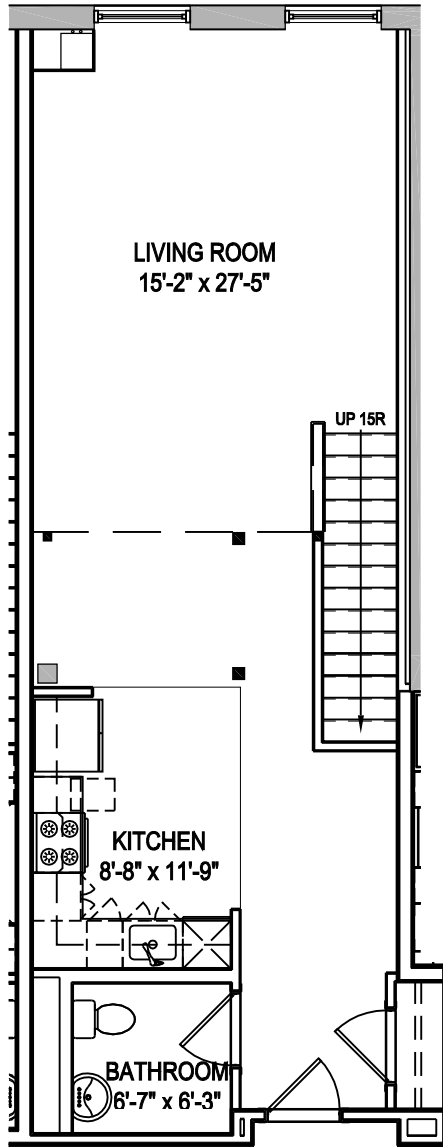

UNIT 408
1 BEDROOM DUPLEX/1.5 BATH
1,127 SQ. FT.

FOURTH FLOOR

FIFTH FLOOR

* ALL LAYOUTS ARE SUBJECT TO CHANGE & ALL MEASUREMENTS ARE APPROXIMATE.