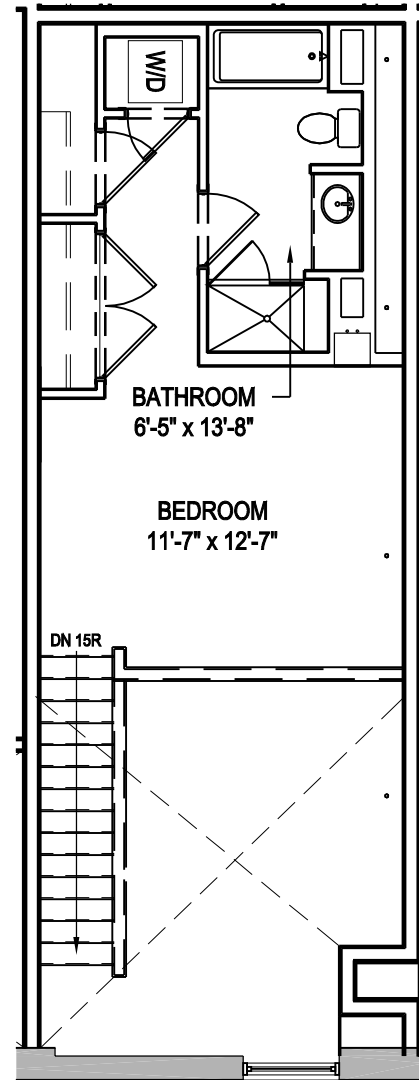

UNIT 409
1 BEDROOM DUPLEX/1.5 BATH
930 SQ. FT.

FOURTH FLOOR

FIFTH FLOOR

* ALL LAYOUTS ARE SUBJECT TO CHANGE & ALL MEASUREMENTS ARE APPROXIMATE.