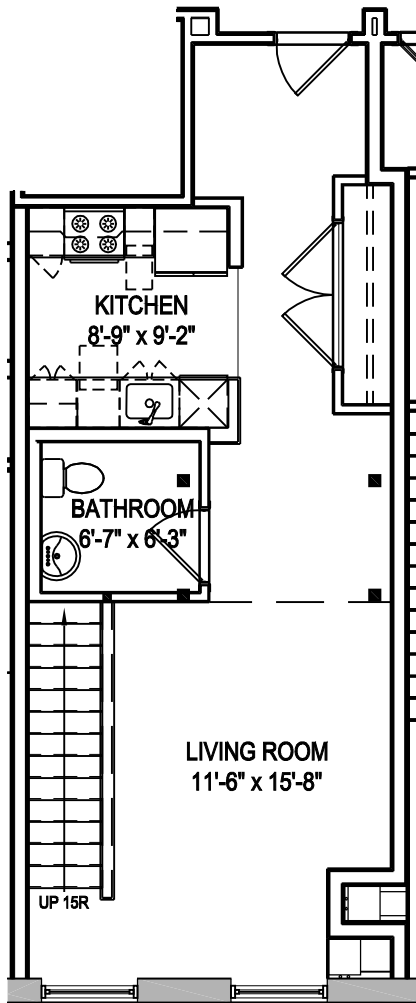

UNIT 409
1 BEDROOM DUPLEX/1.5 BATH
930 SQ. FT.

FOURTH FLOOR

FIFTH FLOOR

* ALL LAYOUTS ARE SUBJECT TO CHANGE & ALL MEASUREMENTS ARE APPROXIMATE.