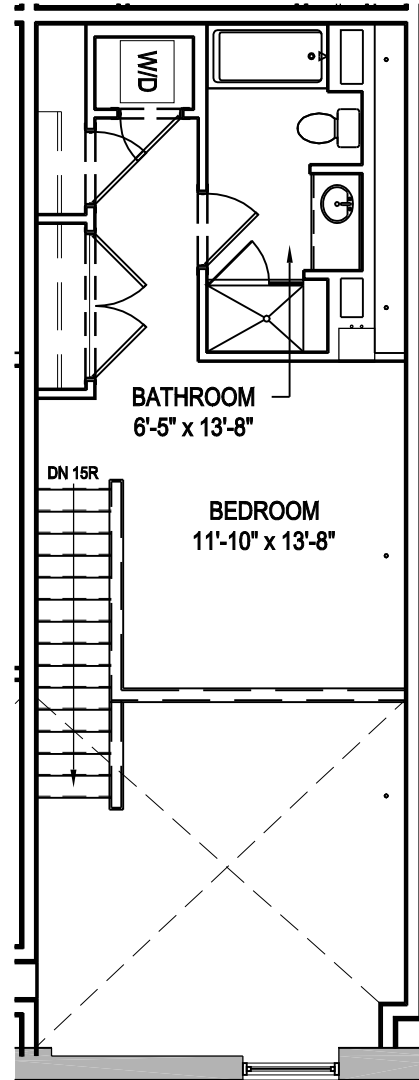

UNIT 411
1 BEDROOM DUPLEX/1.5 BATH
1,004 SQ. FT.

FOURTH FLOOR

FIFTH FLOOR

* ALL LAYOUTS ARE SUBJECT TO CHANGE & ALL MEASUREMENTS ARE APPROXIMATE.