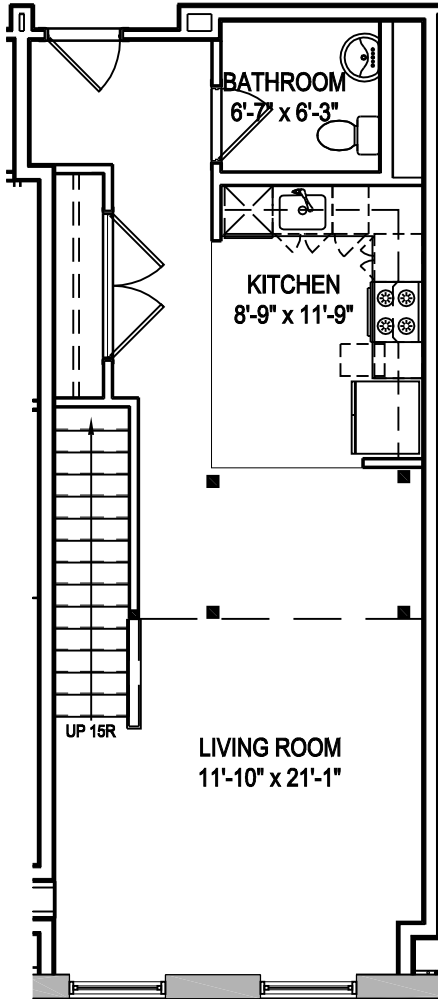

UNIT 411
1 BEDROOM DUPLEX/1.5 BATH
1,004 SQ. FT.

FOURTH FLOOR

FIFTH FLOOR

* ALL LAYOUTS ARE SUBJECT TO CHANGE & ALL MEASUREMENTS ARE APPROXIMATE.