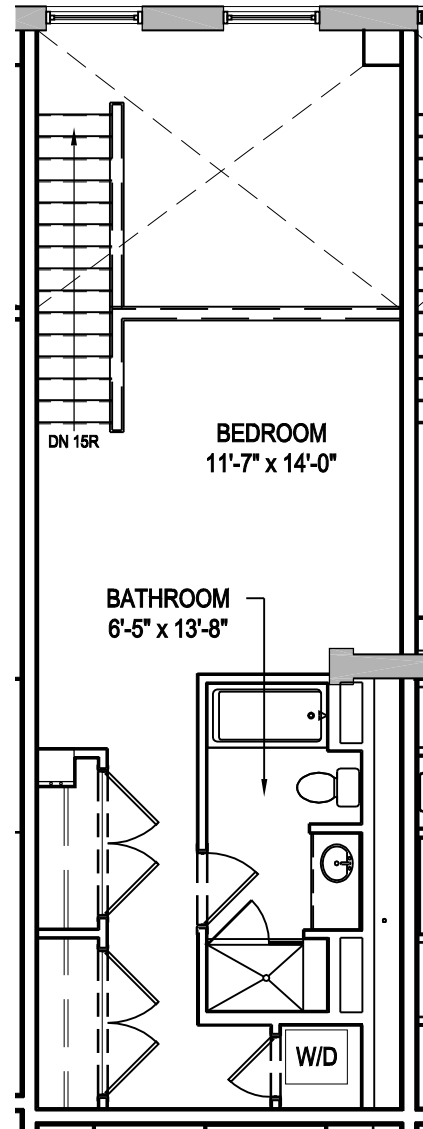

UNIT 414
1 BEDROOM DUPLEX/1.5 BATH
1,047 SQ. FT.

FOURTH FLOOR

FIFTH FLOOR

* ALL LAYOUTS ARE SUBJECT TO CHANGE & ALL MEASUREMENTS ARE APPROXIMATE.