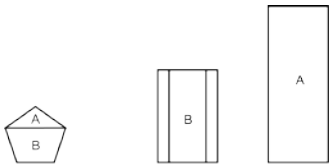

sky tower

placement of colour:
(indicated in grey)

dimensions

code

set
23 x 9 x 25.4 h cm
(9 x 3.5 x 10" h)

SK/SET

a
9.5 x 3.5 x 20 h cm
(3.7 x 1.4 x 8" h)

SK/A

b
9.5 x 5.6 x 15 h cm
(3.5 x 2.2 x 5.9" h)

SK/B

description

Sky Tower is a two-piece set of geometric, wooden blocks. Sky Tower pieces can be positioned in a variety of different ways, and placed horizontal or vertical, encouraging evolving configurations. Made from solid oak. The taller block, rectangular in shape, is lacquered in Yellow Cheer, Pink Blossom, or Blue Sail on one side, and stained natural on remaining sides. The lower block is stained natural.