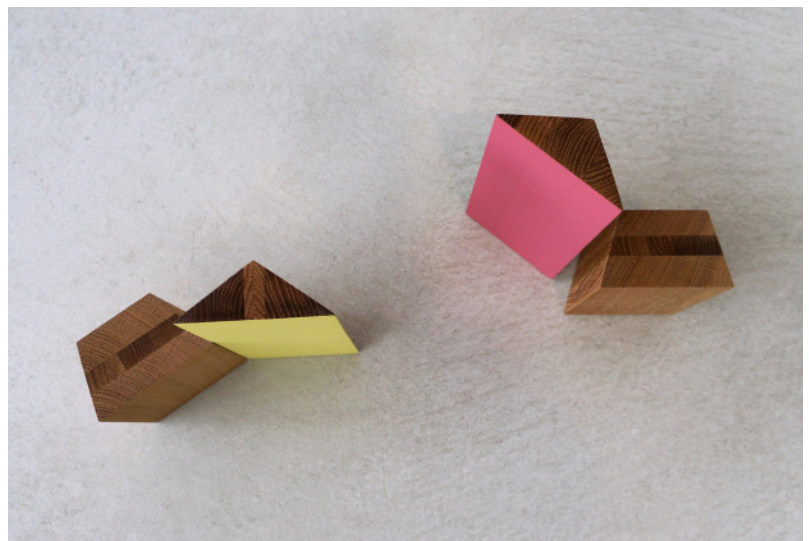

sky tower

placement of colour:
(indicated in grey)

dimensions

code

set
23 x 9 x 25.4 h cm
(9 x 3.5 x 10" h)

SK/SET

a
9.5 x 3.5 x 20 h cm
(3.7 x 1.4 x 8" h)

SK/A

b
9.5 x 5.6 x 15 h cm
(3.5 x 2.2 x 5.9" h)

SK/B

description

Sky Tower is a two-piece set of geometric, wooden blocks. Sky Tower pieces can be positioned in a variety of different ways, and placed horizontal or vertical, encouraging evolving configurations. Made from solid oak. The taller block, rectangular in shape, is lacquered in Yellow Cheer, Pink Blossom, or Blue Sail on one side, and stained natural on remaining sides. The lower block is stained natural.

finishes

lacquered yellow cheer, pink blossom, or blue sail.
natural stained ash, or natural stained oak.