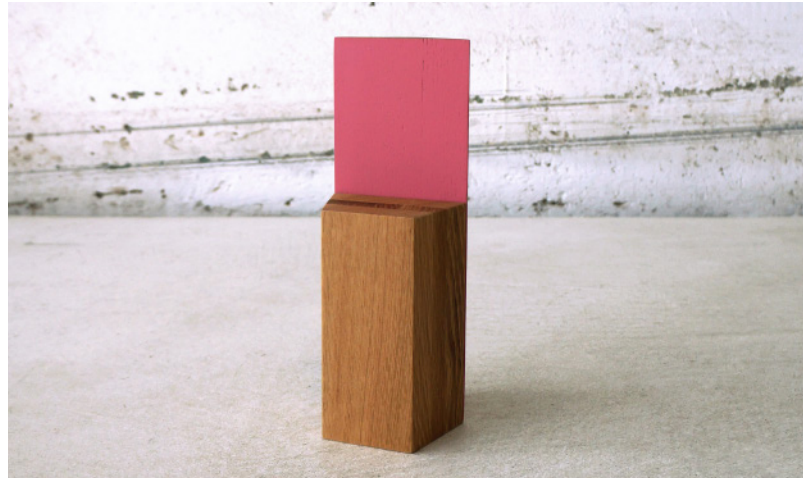

sky tower

placement of colour:
(indicated in grey)

dimensions

code

set
23 x 9 x 25.4 h cm
(9 x 3.5 x 10" h)

SK/SET

a
9.5 x 3.5 x 20 h cm
(3.7 x 1.4 x 8" h)

SK/A

b
9.5 x 5.6 x 15 h cm
(3.5 x 2.2 x 5.9" h)

SK/B

description

Sky Tower is a two-piece set of geometric, wooden blocks. Sky Tower pieces can be positioned in a variety of different ways, and placed horizontal or vertical, encouraging evolving configurations. Made from solid oak. The taller block, rectangular in shape, is lacquered in Yellow Cheer, Pink Blossom, or Blue Sail on one side, and stained natural on remaining sides. The lower block is stained natural.