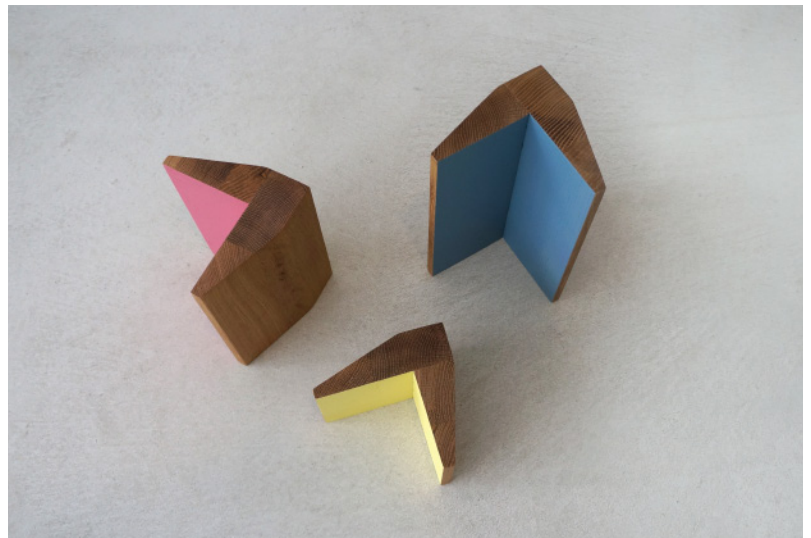

**v tower**

placement of colour:  
(indicated in grey)

**dimensions**

**code**

**small**

14.5 x 14.5 x 10 h cm  
(5.7 x 5.7 x 3.9" h)

VT/S

**medium**

14.5 x 14.5 x 20 h cm  
(5.7 x 5.7 x 8" h)

VT/M

**large**

14.5 x 14.5 x 25.4 h cm  
(5.7 x 5.7 x 10" h)

VT/L

**description**

An intriguing form in the shape of a v, generated from a combination of 20 and 90-degree angles. V Tower series has a profile that is simultaneously organic and angular, open and closed in profile. V Tower pieces can be stacked, and positioned horizontal or vertical. Made from solid oak. Lacquered Yellow Cheer, Pink Blossom, or Blue Sail on the inner side. Stained natural on the outside.

**finishes**

lacquered yellow cheer, pink blossom, or blue sail.  
natural stained ash, or natural stained oak.