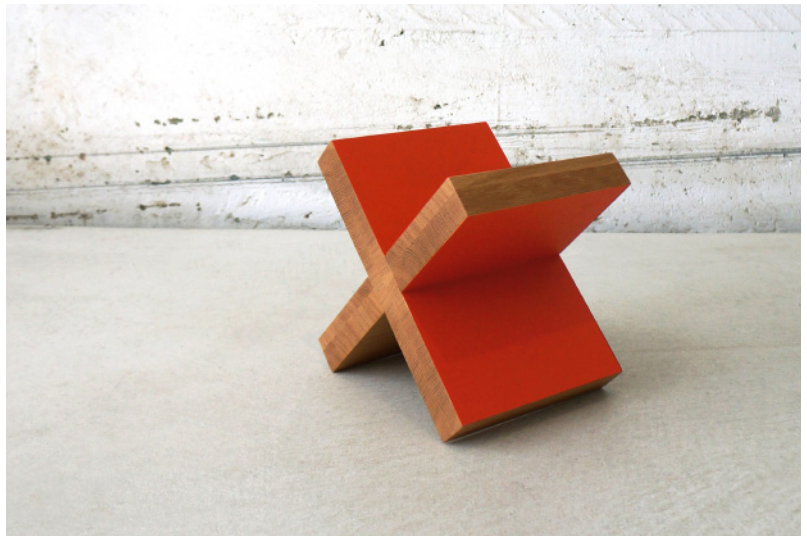

**x-ref**

placement of colour:  
(indicated in grey)

**dimensions**

**code**

**small**  
20 x 20 x 20 h cm  
(8 x 8 x 8" h)

XR/S

**large**  
30.5 x 30.5 x 20 h cm  
(12 x 12 x 8" h)

XR/L

**description**

X-Ref is a bold and graphic in spirit. X-Ref pieces can be positioned flat, or on their side. Available in two sizes. Made from solid oak. Finished in a combination of Vivid orange lacquer, and natural stained wood.

**finishes**

lacquered yellow cheer, pink blossom, or blue sail.  
natural stained ash, or natural stained oak.