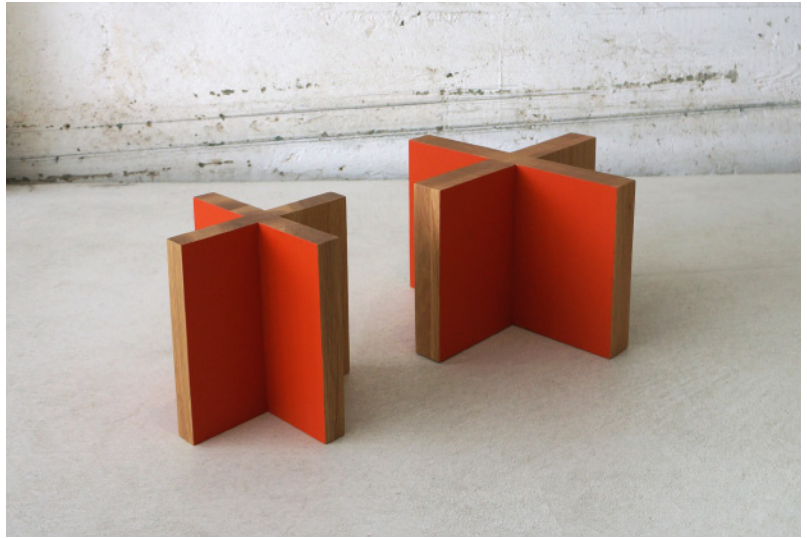

**x-ref**

placement of colour:  
(indicated in grey)

**dimensions**

**code**

**small**  
20 x 20 x 20 h cm  
(8 x 8 x 8" h)

XR/S

**large**  
30.5 x 30.5 x 20 h cm  
(12 x 12 x 8" h)

XR/L

**description**

X-Ref is a bold and graphic in spirit. X-Ref pieces can be positioned flat, or on their side. Available in two sizes. Made from solid oak. Finished in a combination of Vivid orange lacquer, and natural stained wood.

**finishes**

lacquered yellow cheer, pink blossom, or blue sail.  
natural stained ash, or natural stained oak.