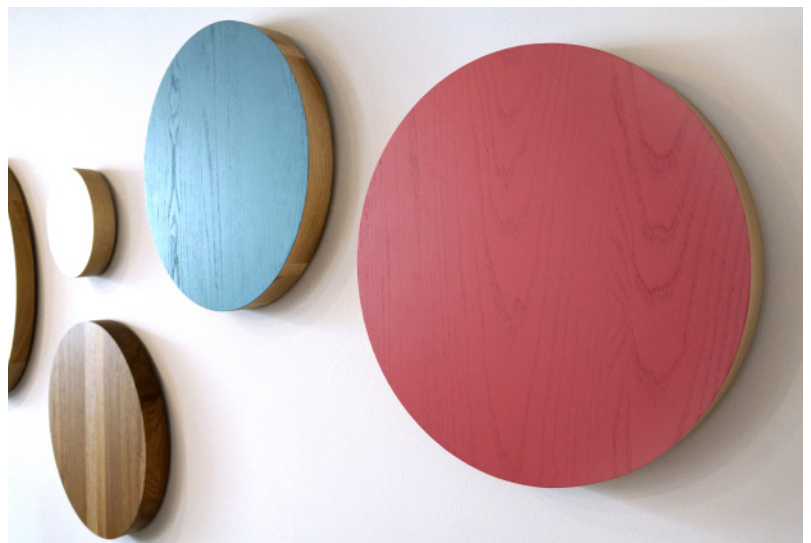

**disco**

placement of colour:  
(indicated in grey)

**dimensions****code****small**

20 cm diameter, 3.8 cm thick  
(8" diameter, 1.5" thick)

DS/S

**medium**

40 cm diameter, 3.8 cm thick  
(15.7" diameter, 1.5" thick)

DS/M

**large**

60 cm diameter, 3.8 cm thick  
(23.6" diameter, 1.5" thick)

DS/L

**description**

Disco is a decorative and sculptural wall hanging collection of circular panels. Disco pieces can be displayed individually, or clustered together to create unique arrangements varying in colour and overall shape. Made from 1.5" thick solid ash or oak, and available in three diameters: 8, 16, or 24". Ash Disco panels are stained natural around their perimeter revealing wood grain, while fronts are lacquered in Yellow Cheer, Pink Blossom, Blue Sail. Disco pieces made from oak are entirely stained natural.

**finishes**

lacquered yellow cheer, pink blossom, or blue sail.  
natural stained ash, or natural stained oak.