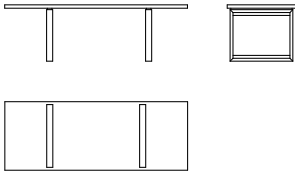

studio brovhn

bridge

bridge table

***dimensions**

code

210 x 90 x 74 h cm
(82.7 x 35.4 x 29" h)

BR/210/90

240 x 90 x 74 h cm
(94.5 x 35.4 x 29" h)

BR/240/90

270 x 90 x 74 h cm
(106.3 x 35.4 x 29" h)

BR/270/90

300 x 100 x 74 h cm
(118.1 x 39.4 x 29" h)

BR/300/100

description

Bridge is a solid wood table, featuring a top balanced sculpturally above two legs. The metal blade profile at the top and bottom of legs, a structural detail, becomes the ornamental and distinguishing mark of the table design. Metal available in white, grey or black, pairing well with the ash, oak, and walnut table finishes.