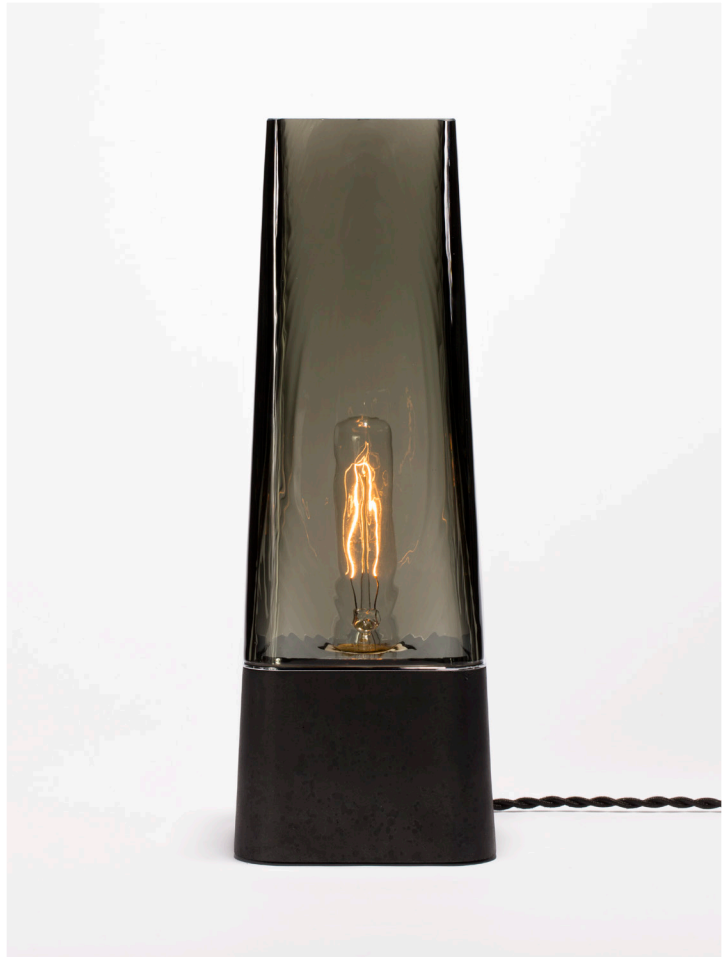

FAARO TABLE LAMP

AMERICAN DESIGN

BY LAKE  WELLS  
CHICAGO

## FAARO TABLE LAMP

FAARO

### DESCRIPTION

Glass, concrete, and polished metal table lamp

### MATERIALS / FINISHES

Cast Concrete: Grey, Black, White

Blown Glass: Clear, Smoke, Opaque White

Metal: Polished Nickel, Polished Copper