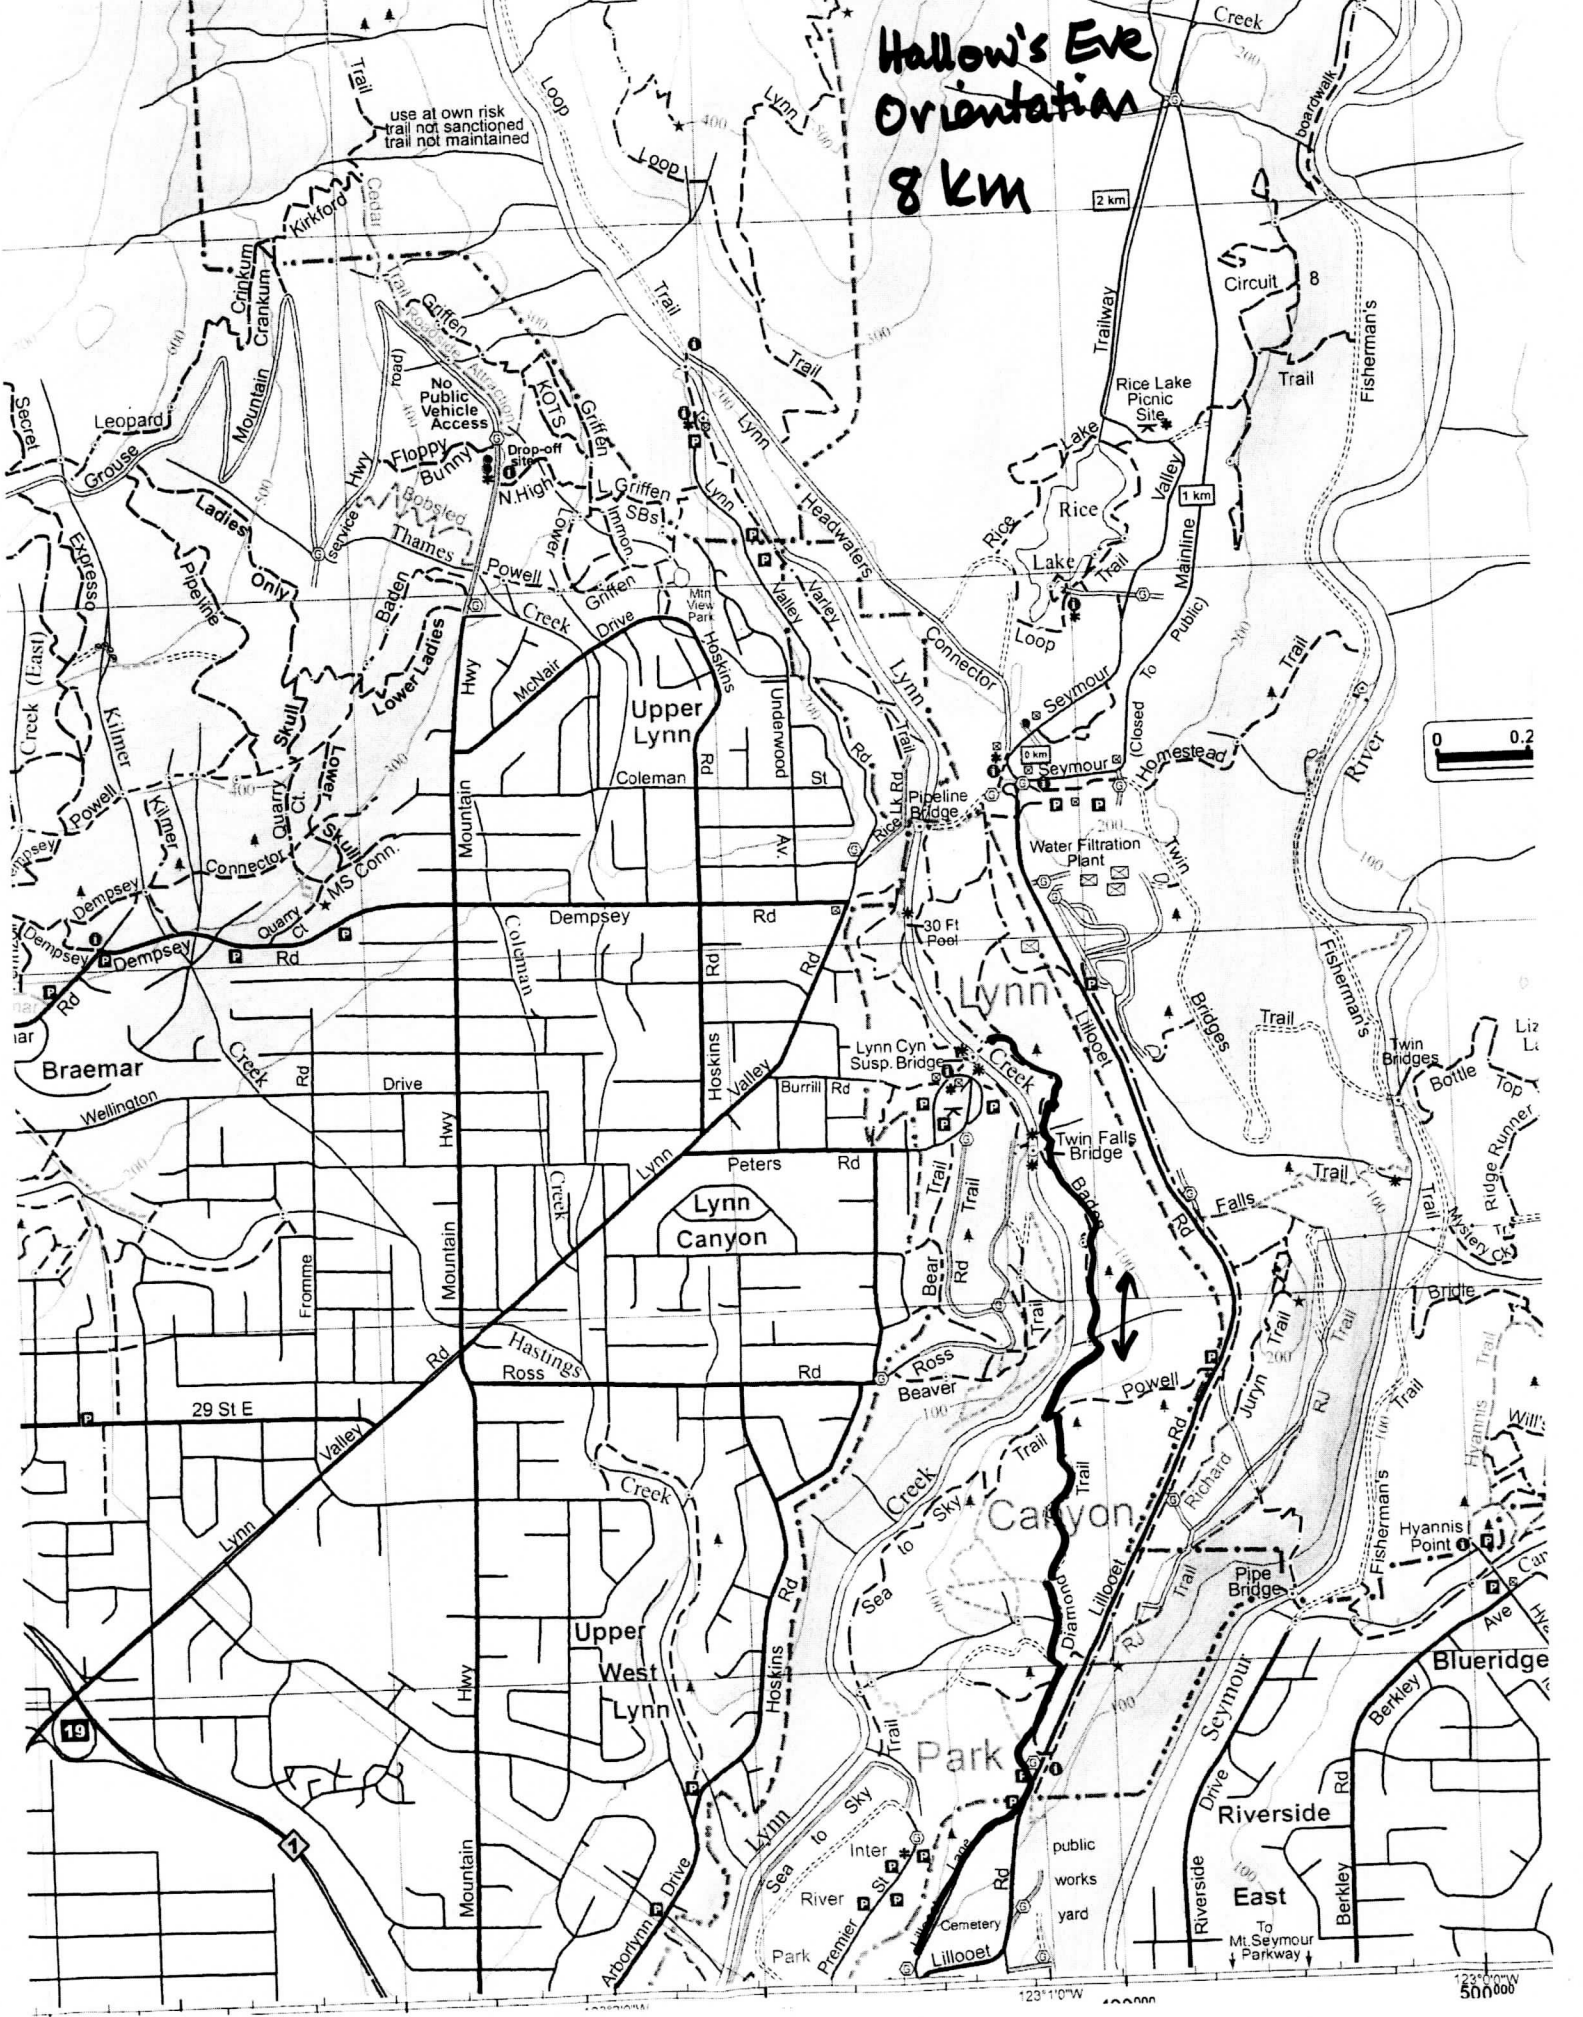

Hallow's Eve Orientation 8 KM

use at own risk
trail not sanctioned
trail not maintained

1:50,000