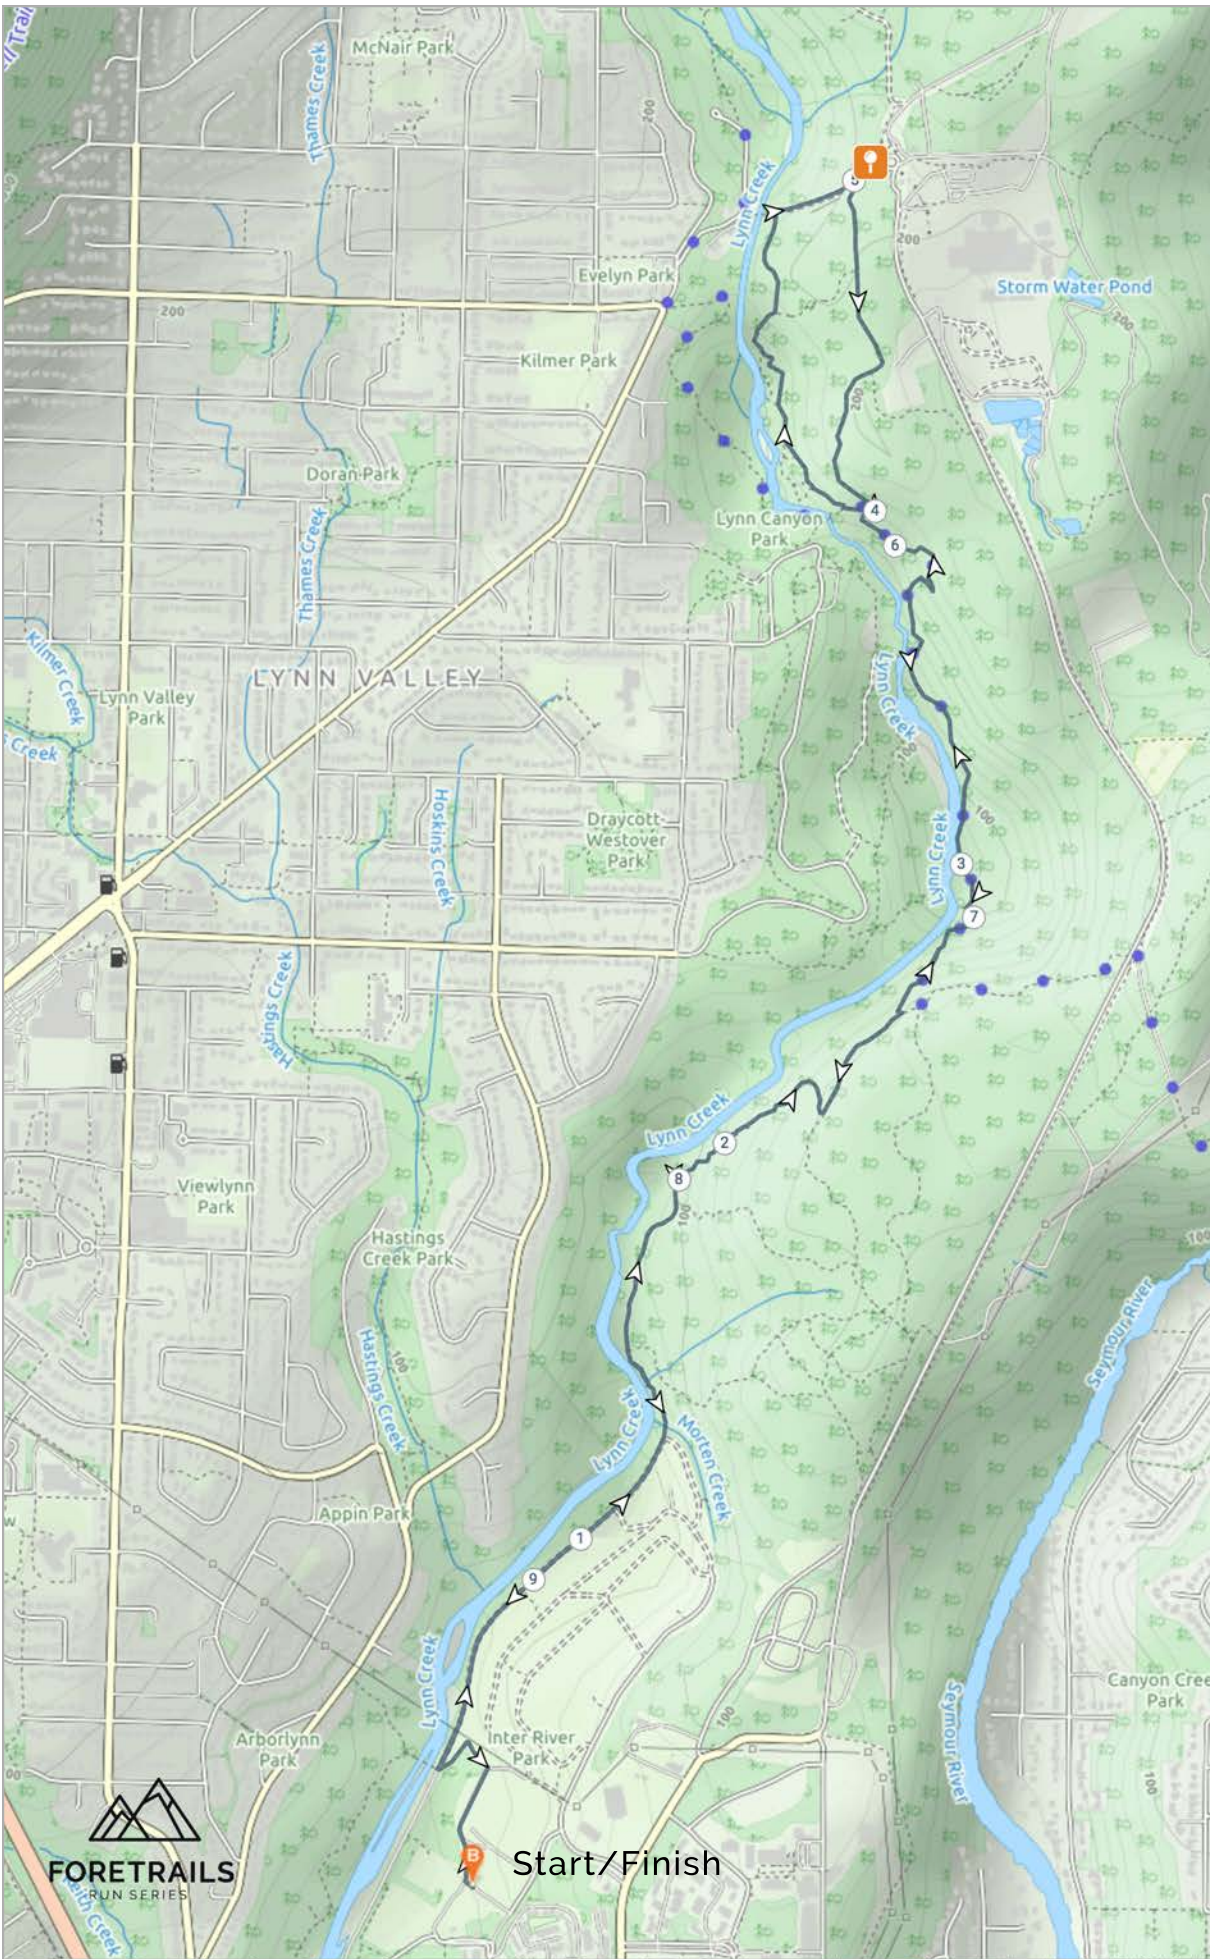

HALLOW'S EVE TRAIL RACE

10 km

Start/Finish