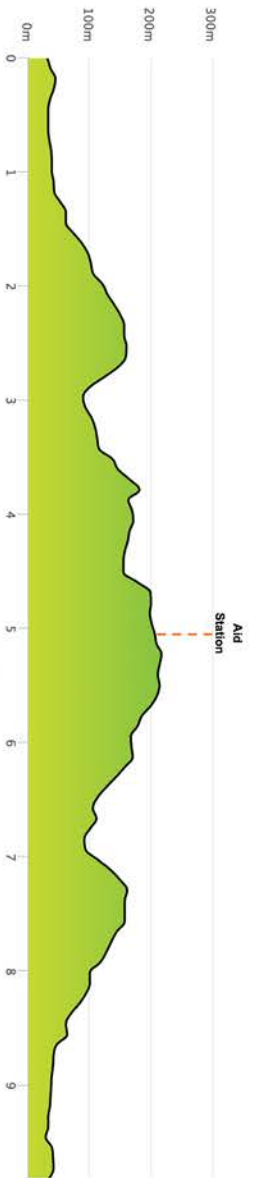

HALLOW'S EVE TRAIL RACE

10 km

Start/Finish