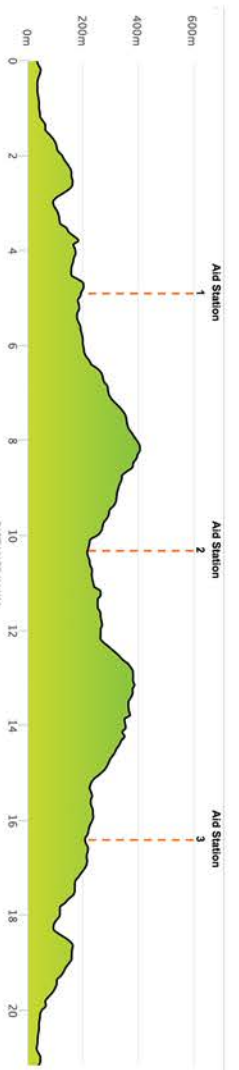

# HALLOW'S EVE TRAIL RACE HALF MARATHON

Start/Finish