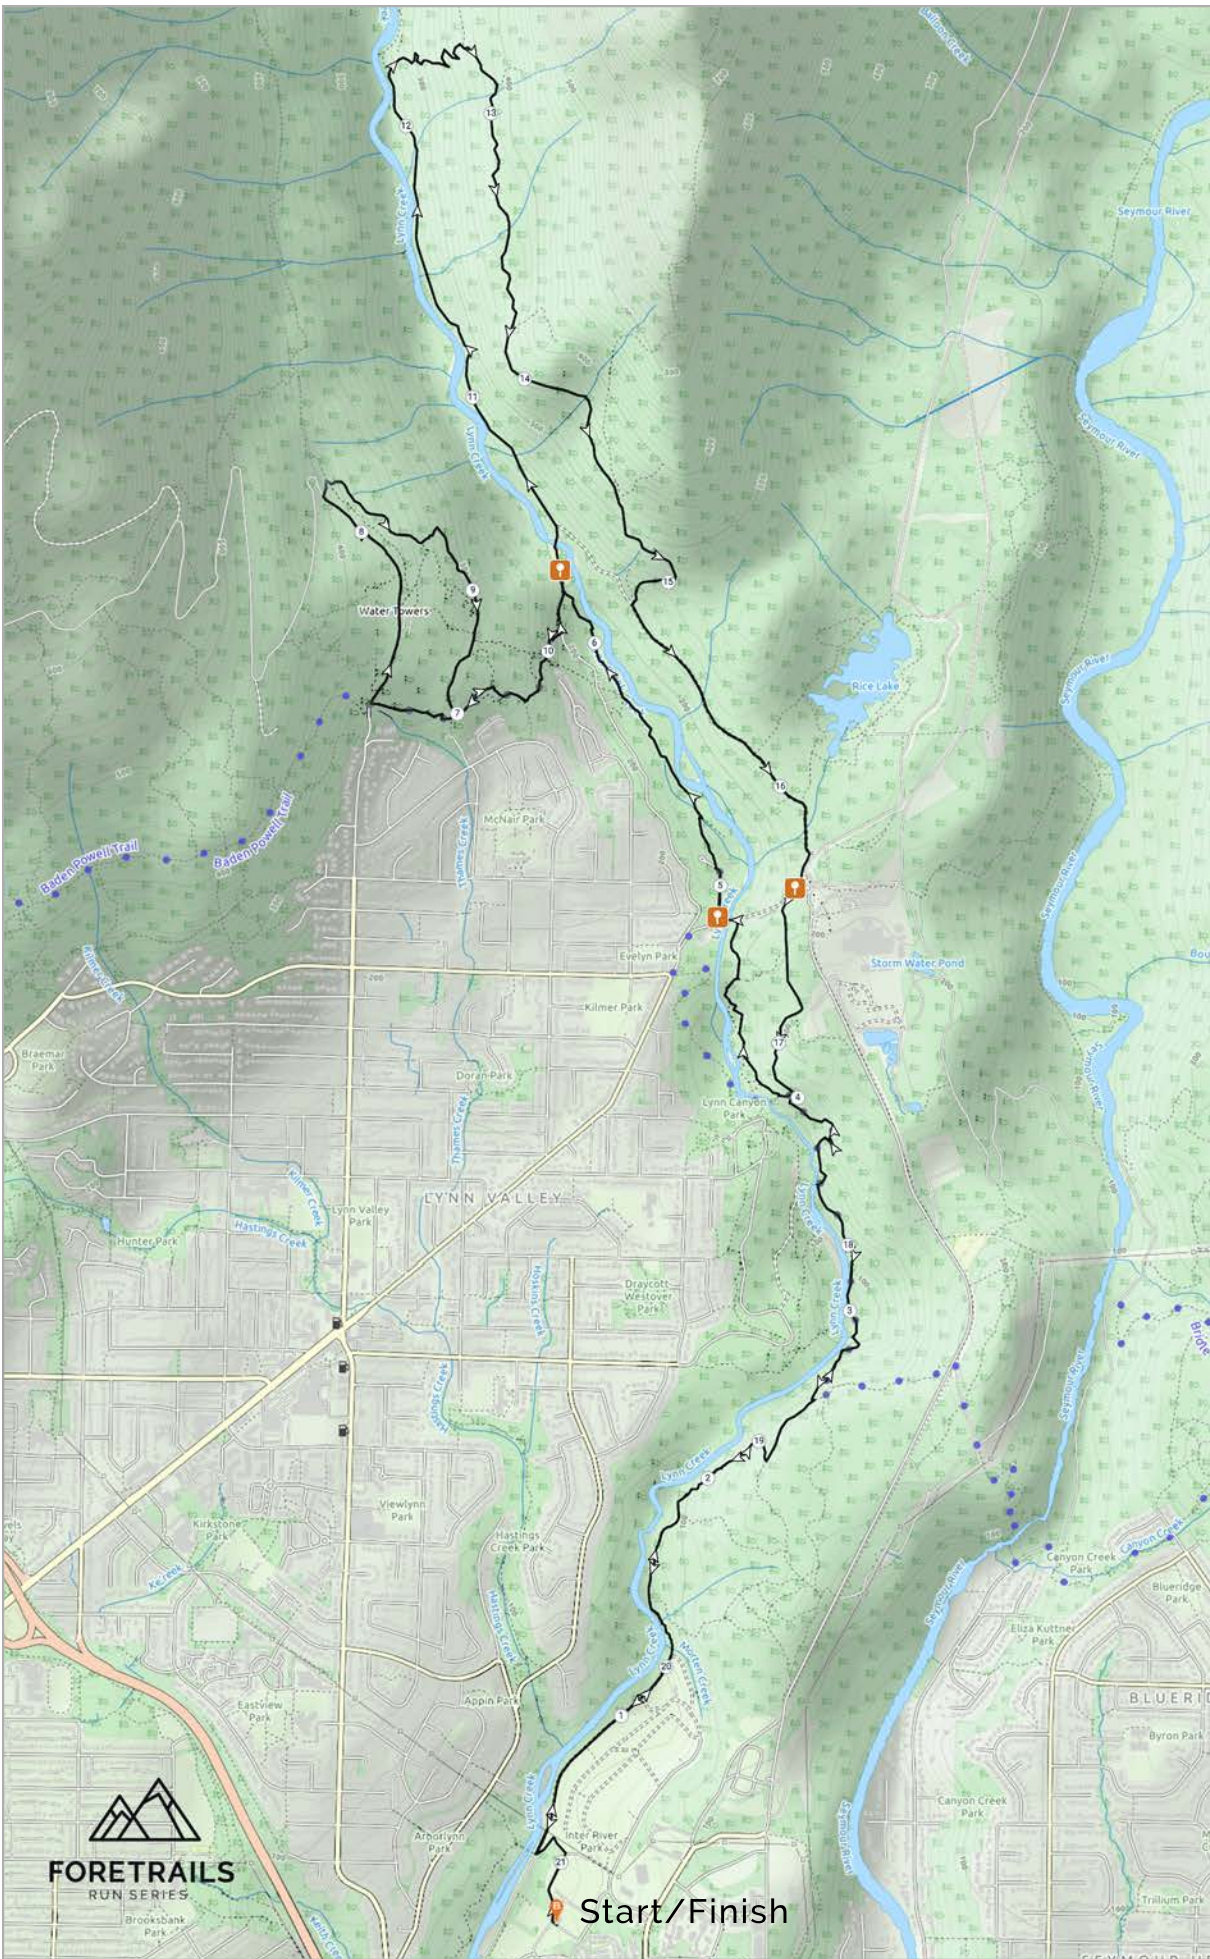

# HALLOW'S EVE TRAIL RACE HALF MARATHON

Start/Finish