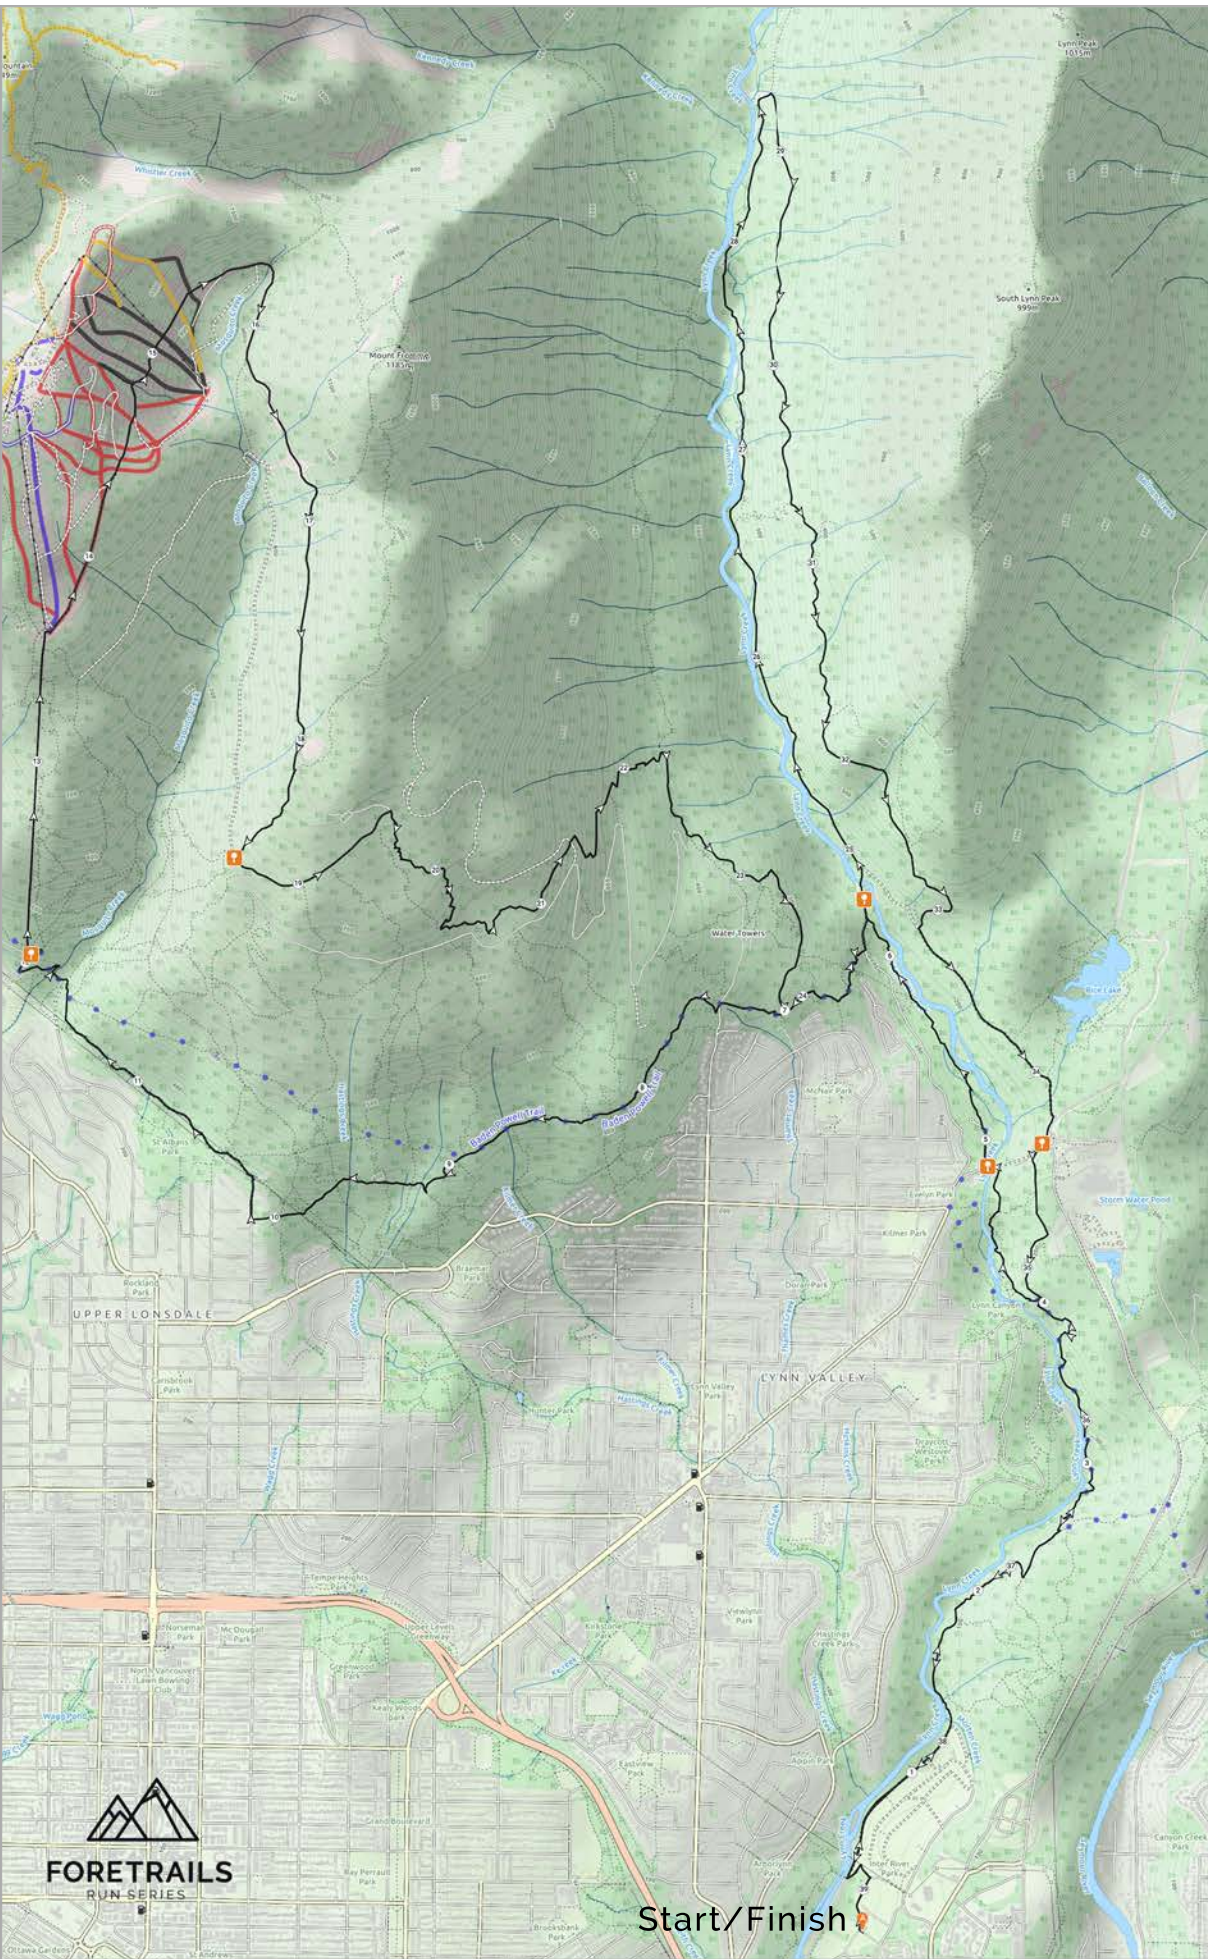

HALLOW'S EVE TRAIL RACE MARATHON

Start/Finish