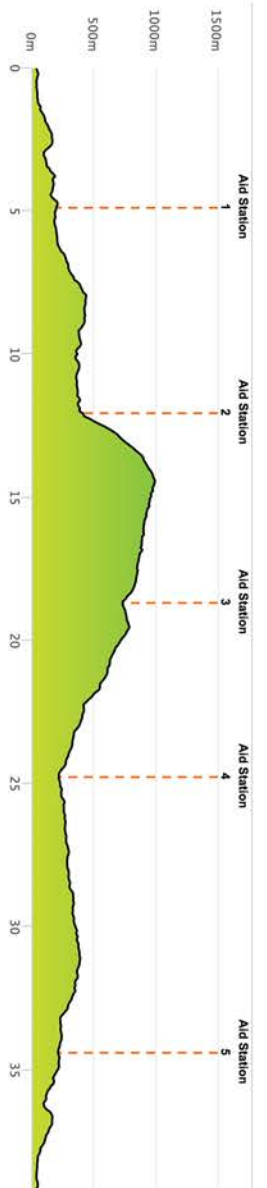

HALLOW'S EVE TRAIL RACE MARATHON

Start/Finish