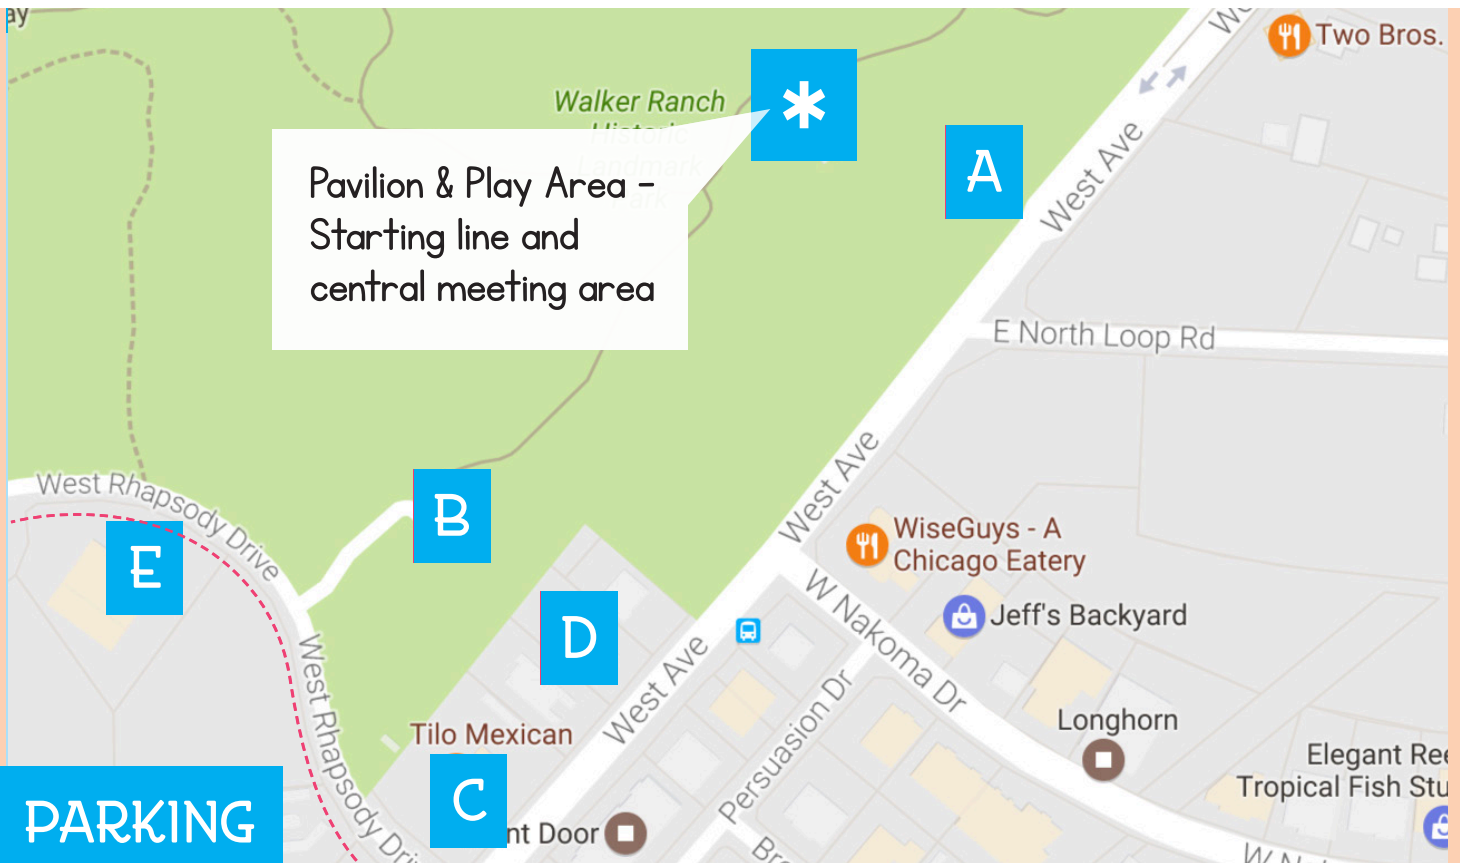

PARKING INFORMATION

WALKER RANCH PARK 12603 WEST AVE.

Pavilion & Play Area -
Starting line and
central meeting area

PARKING

- A** Walker Ranch Parking Lot
- B** Walker Ranch Parking Lot
- C** Tilo Mexican Restaurant
- D** Sonic (Currently Vacant)
- E** Along Rhapsody Drive

PLAN TO ARRIVE WITH PLENTY OF TIME TO FIND PARKING.

LOOK FOR WATCH DOGS AND OTHER VOLUNTEERS WHO WILL BE DIRECTING TRAFFIC.

FOR MORE INFORMATION:

www.huebnerpta.org and on Facebook: facebook.com/HuebnerElementaryPTA