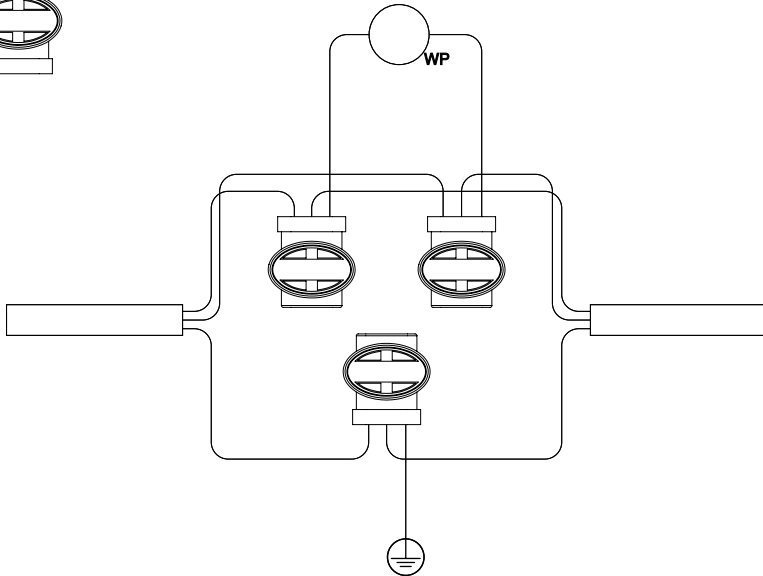

# ASSEMBLY INSTRUCTIONS

**INFO@GENERALDECORATION.COM**  
**WWW.GENERALDECORATION.COM**

**GEDE**

1

2

3

4

5

**BEWARE: WATERPROOF IS GUARANTEED ONLY WITH ELECTRIC WIRE: H07 RN-F 3G 1.5 MM<sup>2</sup>**

6

7

8

9

10

11

**BEWARE: CAREFULLY ROTATE THE GLASS FROM THE BASE**

## TECHNICAL SPECIFICATIONS

Degree of Protection: IP67

Materials: Raw bronze,  
Borosilicate glass

Height: 250 mm

Diameter: 125 mm

Weight: 5.2 kg

Light Bulb: E27 Max 60W

Power: AC 220-240V

The bronze cap can direct light in the desired direction (after releasing the 2 screws at the base of the cap).

The lamp is equipped with a junction box recessed into the ground and must be attached to a foundation or anchorage unit of galvanized steel with a 12mm threaded rod.