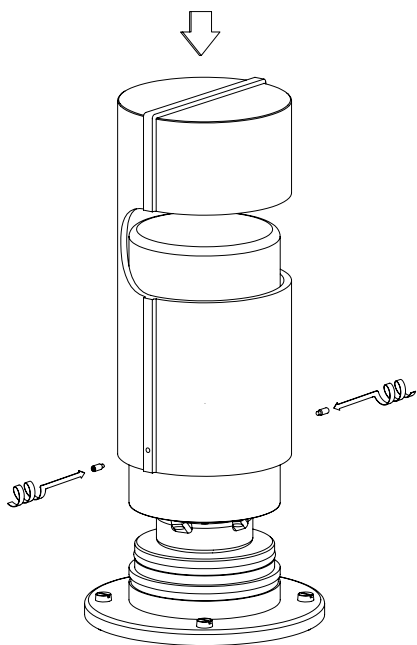

13

14

TECHNICAL SPECIFICATIONS

Degree of Protection: IP67

Materials: Raw bronze,
Borosilicate glass

Height: 250 mm

Diameter: 125 mm

Weight: 5.2 kg

Light Bulb: E27 Max 60W

Power: AC 220-240V

The bronze cap can direct light in the desired direction (after releasing the 2 screws at the base of the cap).

The lamp is equipped with a junction box recessed into the ground and must be attached to a foundation or anchorage unit of galvanized steel with a 12mm threaded rod.

Material to be placed by a licensed electrician, otherwise we assume no liability or guarantee. The material has been checked and tested by our care before delivery and is fully compliant.

GENERALDECORATION

SPRL GENERAL DECORATION 20 ROUTE DE BEAUMONT 1380 LASNE