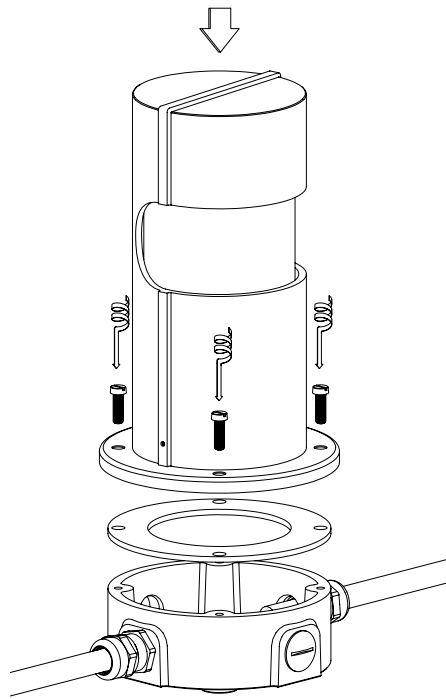

**BEWARE: WATERPROOF IS GUARANTEED ONLY WITH ELECTRIC WIRE: H07 RN-F 3G 1.5 MM<sup>2</sup>**

6

7

8

9

10

11

**BEWARE: CAREFULLY ROTATE THE GLASS FROM THE BASE**

## TECHNICAL SPECIFICATIONS

Degree of Protection: IP67

Materials: Raw bronze,  
Borosilicate glass

Height: 250 mm

Diameter: 125 mm

Weight: 5.2 kg

Light Bulb: E27 Max 60W

Power: AC 220-240V

The bronze cap can direct light in the desired direction (after releasing the 2 screws at the base of the cap).

The lamp is equipped with a junction box recessed into the ground and must be attached to a foundation or anchorage unit of galvanized steel with a 12mm threaded rod.