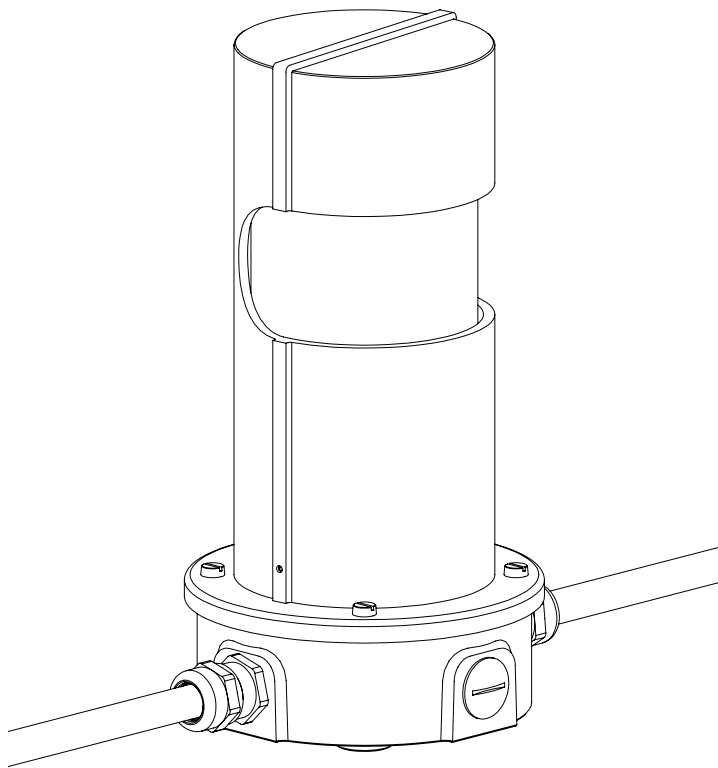

ASSEMBLY INSTRUCTIONS

INFO@GENERALDECORATION.COM
WWW.GENERALDECORATION.COM

GEDE