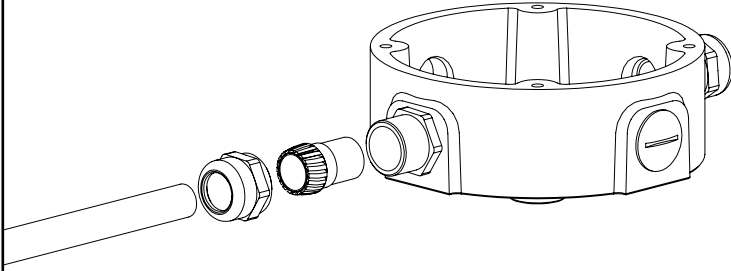

5

BEWARE: WATERPROOF IS GUARANTEED ONLY WITH ELECTRIC WIRE: H07 RN-F 3G 1.5 MM²

6