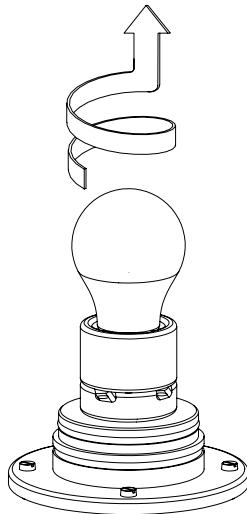

**BEWARE: WATERPROOF IS GUARANTEED ONLY WITH ELECTRIC WIRE: H07 RN-F 3G 1.5 MM<sup>2</sup>**

6

7

8

9

10

11

**BEWARE: CAREFULLY ROTATE THE GLASS FROM THE BASE**

## TECHNICAL SPECIFICATIONS

Degree of Protection: IP67

Materials: Raw bronze,  
Borosilicate glass

Height: 250 mm

Diameter: 125 mm

Weight: 5.2 kg

Light Bulb: E27 Max 60W

Power: AC 220-240V

The bronze cap can direct light in the desired direction (after releasing the 2 screws at the base of the cap).

The lamp is equipped with a junction box recessed into the ground and must be attached to a foundation or anchorage unit of galvanized steel with a 12mm threaded rod.