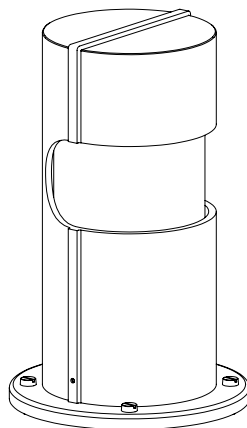

14

TECHNICAL SPECIFICATIONS

Degree of Protection: IP67

Materials: Raw bronze,
Borosilicate glass

Height: 250 mm

Diameter: 125 mm

Weight: 5.2 kg

Light Bulb: E27 Max 60W

Power: AC 220-240V

The bronze cap can direct light in the desired direction (after releasing the 2 screws at the base of the cap).

The lamp is equipped with a junction box recessed into the ground and must be attached to a foundation or anchorage unit of galvanized steel with a 12mm threaded rod.

Material to be placed by a licensed electrician, otherwise we assume no liability or guarantee. The material has been checked and tested by our care before delivery and is fully compliant.

GENERALDECORATION

SPRL GENERAL DECORATION 20 ROUTE DE BEAUMONT 1380 LASNE