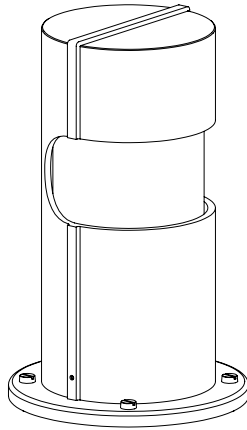

**BEWARE: WATERPROOF IS GUARANTEED ONLY WITH ELECTRIC WIRE: H07 RN-F 3G 1.5 MM<sup>2</sup>**

6

7

8

9

10

11

**BEWARE: CAREFULLY ROTATE THE GLASS FROM THE BASE**

## TECHNICAL SPECIFICATIONS

Degree of Protection: IP67

Materials: Raw bronze,  
Borosilicate glass

Height: 250 mm

Diameter: 125 mm

Weight: 5.2 kg

Light Bulb: E27 Max 60W

Power: AC 220-240V

The bronze cap can direct light in the desired direction (after releasing the 2 screws at the base of the cap).

The lamp is equipped with a junction box recessed into the ground and must be attached to a foundation or anchorage unit of galvanized steel with a 12mm threaded rod.