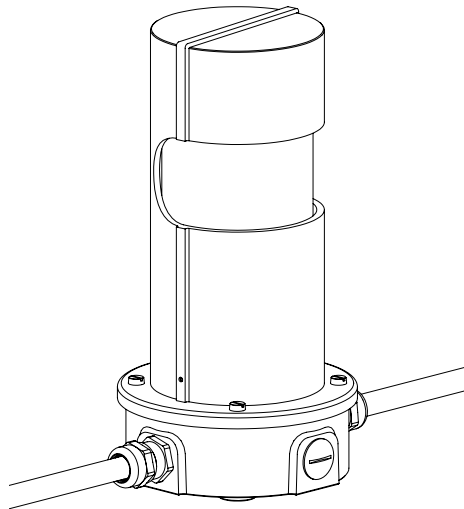

**BEWARE: WATERPROOF IS GUARANTEED ONLY WITH ELECTRIC WIRE: H07 RN-F 3G 1.5 MM<sup>2</sup>**

6

7

8

9

10

11

**BEWARE: CAREFULLY ROTATE THE GLASS FROM THE BASE**

## TECHNICAL SPECIFICATIONS

Degree of Protection: IP67

Materials: Raw bronze,  
Borosilicate glass

Height: 250 mm

Diameter: 125 mm

Weight: 5.2 kg

Light Bulb: E27 Max 60W

Power: AC 220-240V

The bronze cap can direct light in the desired direction (after releasing the 2 screws at the base of the cap).

The lamp is equipped with a junction box recessed into the ground and must be attached to a foundation or anchorage unit of galvanized steel with a 12mm threaded rod.