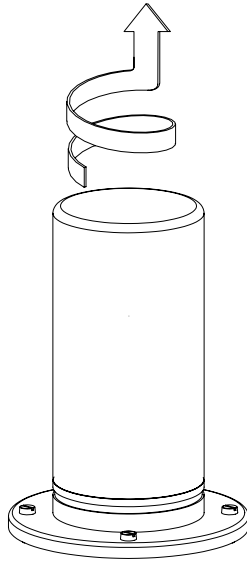

**BEWARE: WATERPROOF IS GUARANTEED ONLY WITH ELECTRIC WIRE: H07 RN-F 3G 1.5 MM<sup>2</sup>**

6

7

8

9

10

11

**BEWARE: CAREFULLY ROTATE THE GLASS FROM THE BASE**

## TECHNICAL SPECIFICATIONS

Degree of Protection: IP67

Materials: Raw bronze,  
Borosilicate glass

Height: 250 mm

Diameter: 125 mm

Weight: 5.2 kg

Light Bulb: E27 Max 60W

Power: AC 220-240V

The bronze cap can direct light in the desired direction (after releasing the 2 screws at the base of the cap).

The lamp is equipped with a junction box recessed into the ground and must be attached to a foundation or anchorage unit of galvanized steel with a 12mm threaded rod.