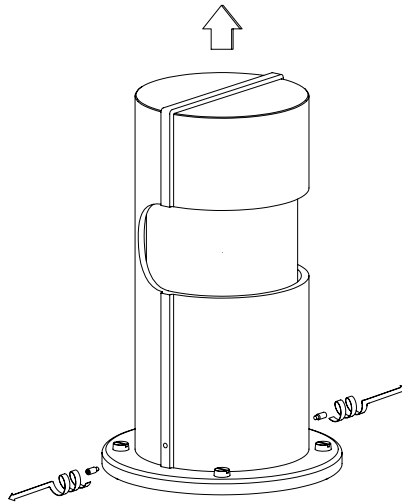

**BEWARE: WATERPROOF IS GUARANTEED ONLY WITH ELECTRIC WIRE: H07 RN-F 3G 1.5 MM<sup>2</sup>**

6

7

8

9

10

11

**BEWARE: CAREFULLY ROTATE THE GLASS FROM THE BASE**

## TECHNICAL SPECIFICATIONS

Degree of Protection: IP67

Materials: Raw bronze,  
Borosilicate glass

Height: 250 mm

Diameter: 125 mm

Weight: 5.2 kg

Light Bulb: E27 Max 60W

Power: AC 220-240V

The bronze cap can direct light in the desired direction (after releasing the 2 screws at the base of the cap).

The lamp is equipped with a junction box recessed into the ground and must be attached to a foundation or anchorage unit of galvanized steel with a 12mm threaded rod.