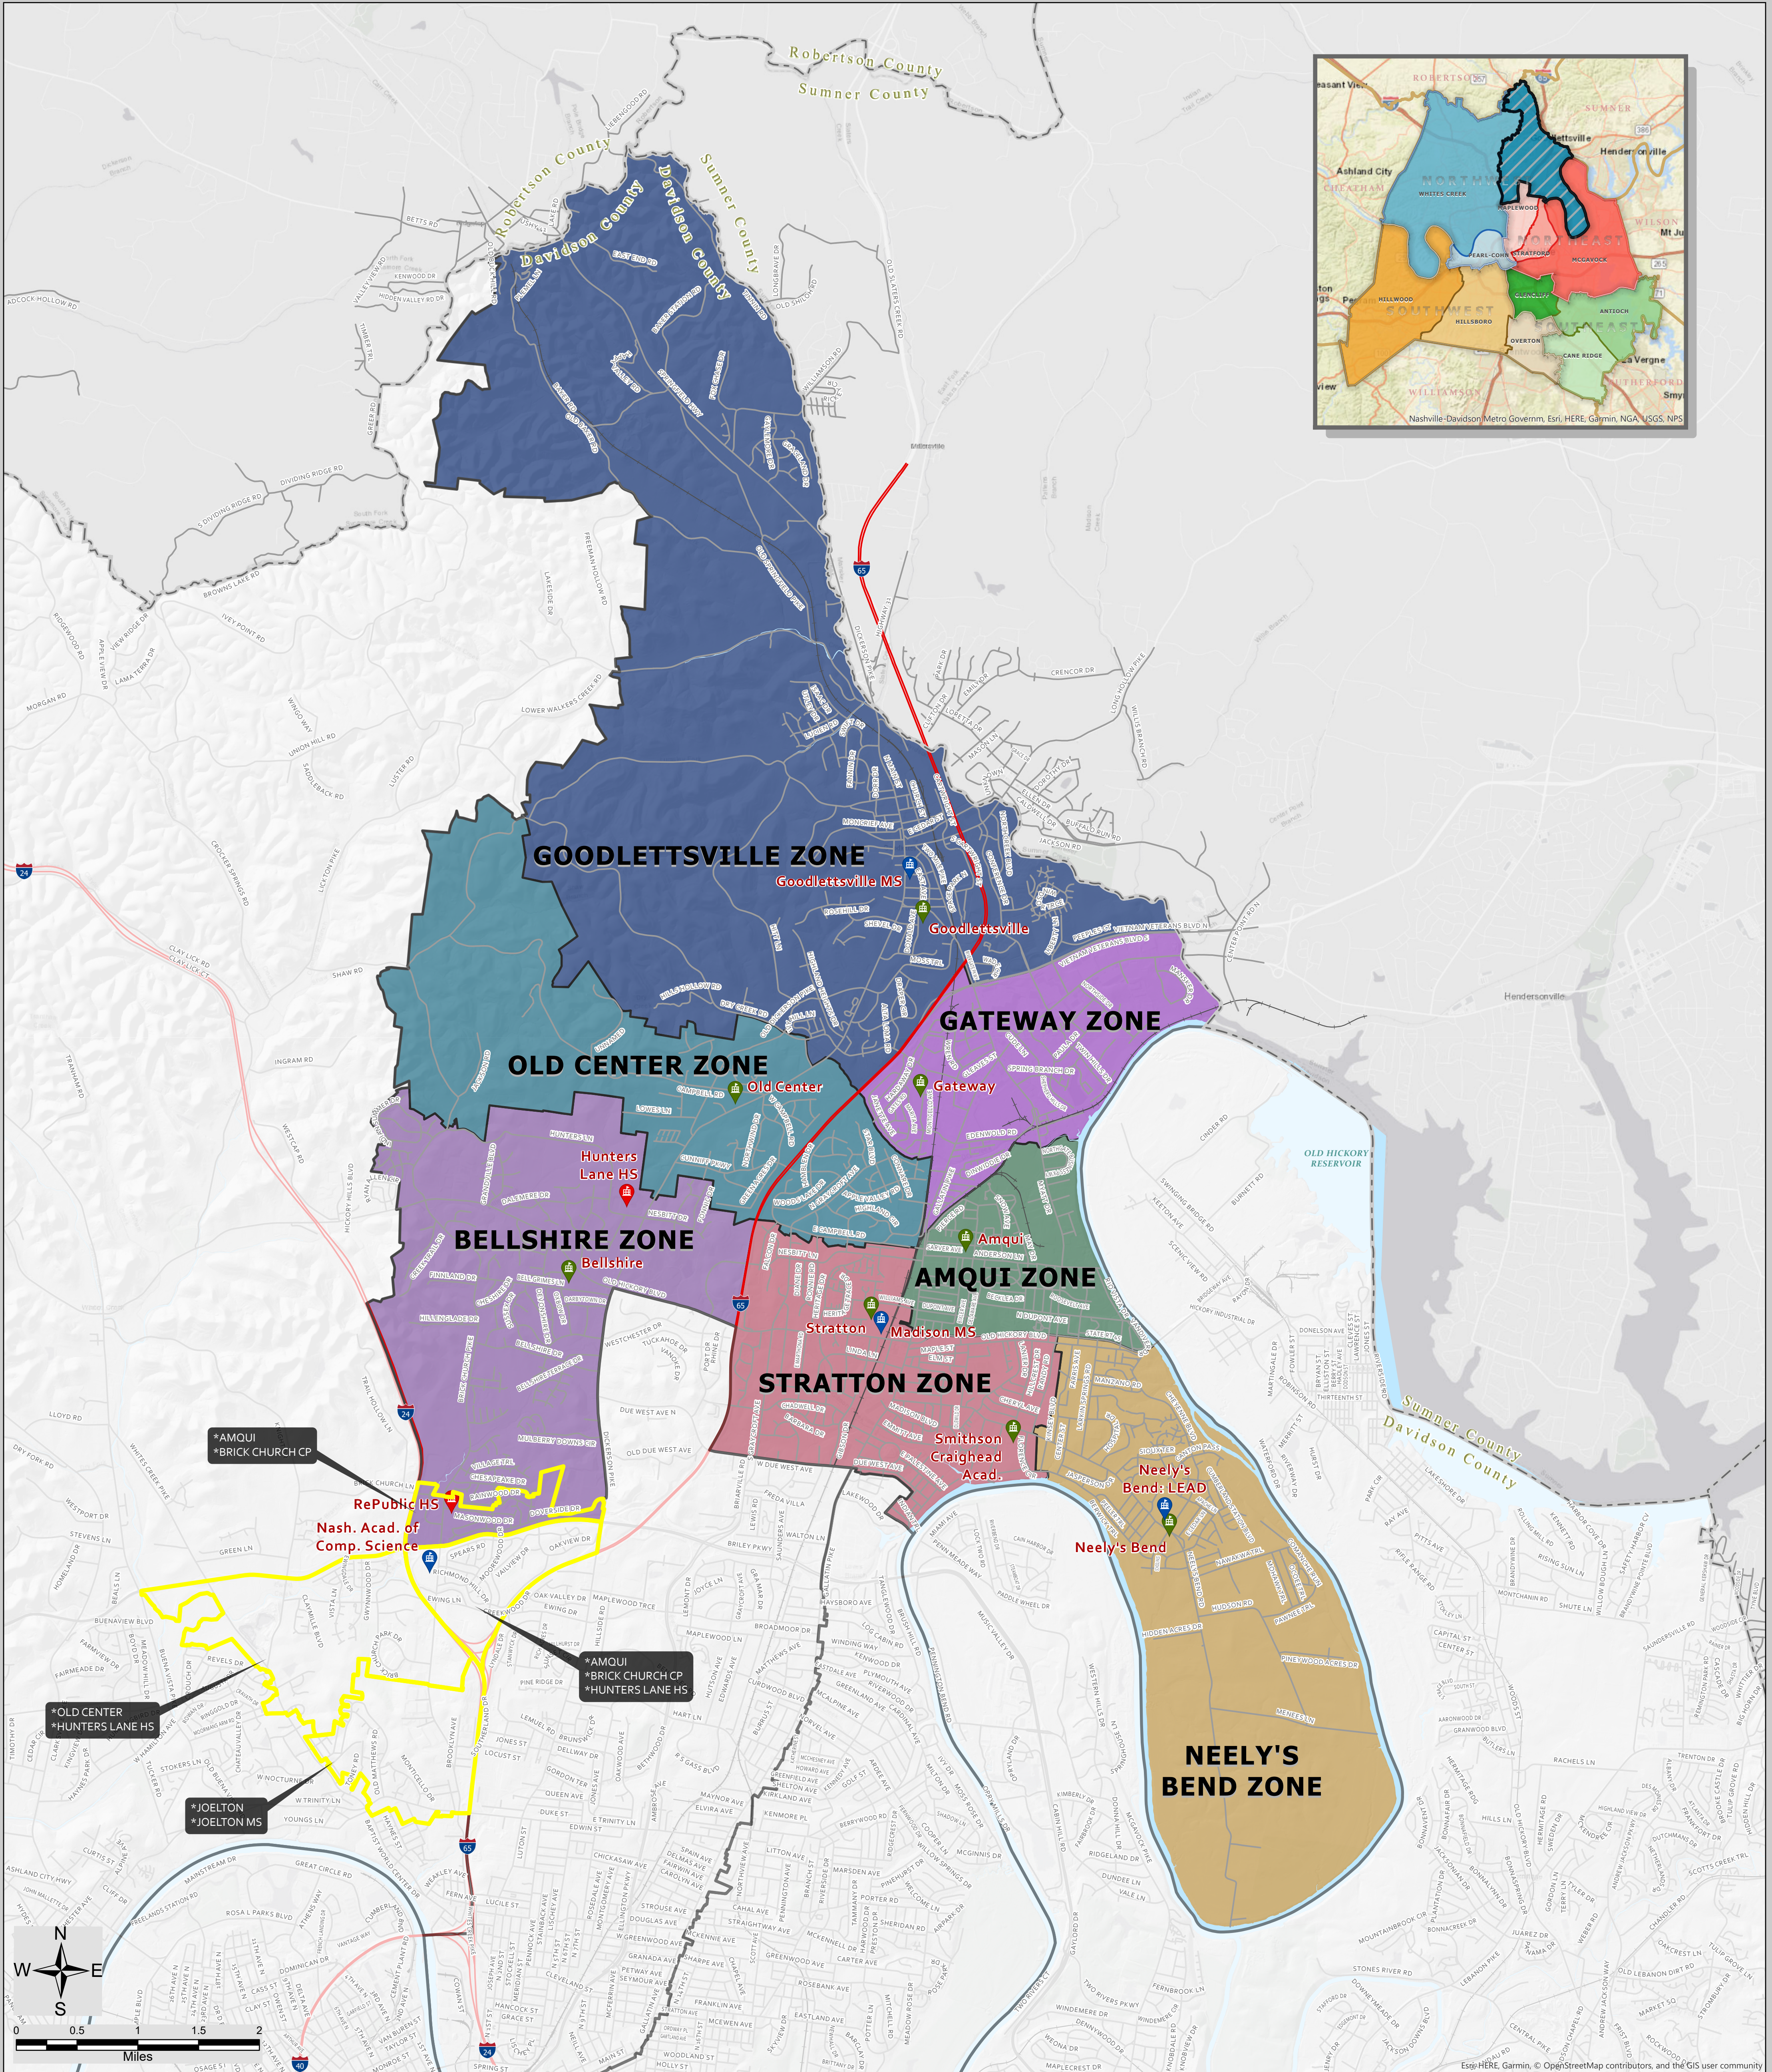

HUNTERS LANE CLUSTER

2018-19

HUNTERS LANE CLUSTER

CHARTER SCHOOLS
Nashville Academy of Computer Science
RePublic HS
Smithson Craighead Academy

- Zoned Option
- County Boundary
- Elementary School(8)
- Middle School(4)
- High School(2)

This map was produced by - MNPS Student Assignment Services