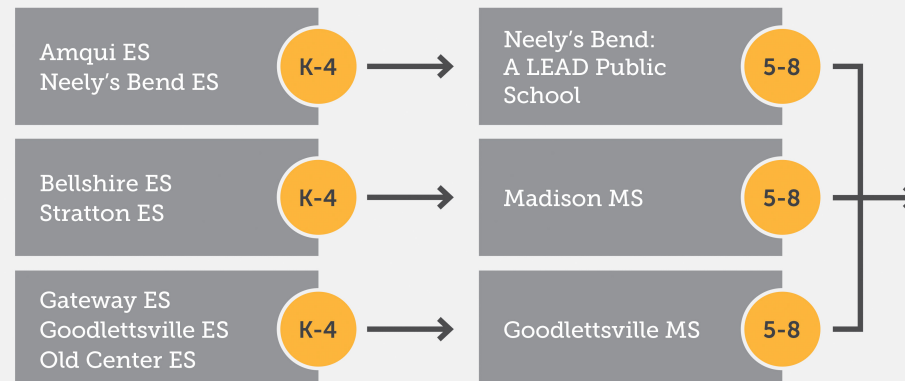

HUNTERS LANE CLUSTER

CHARTER SCHOOLS
Nashville Academy of Computer Science
RePublic HS
Smithson Craighead Academy

- Zoned Option
- County Boundary
- Elementary School(8)
- Middle School(4)
- High School(2)