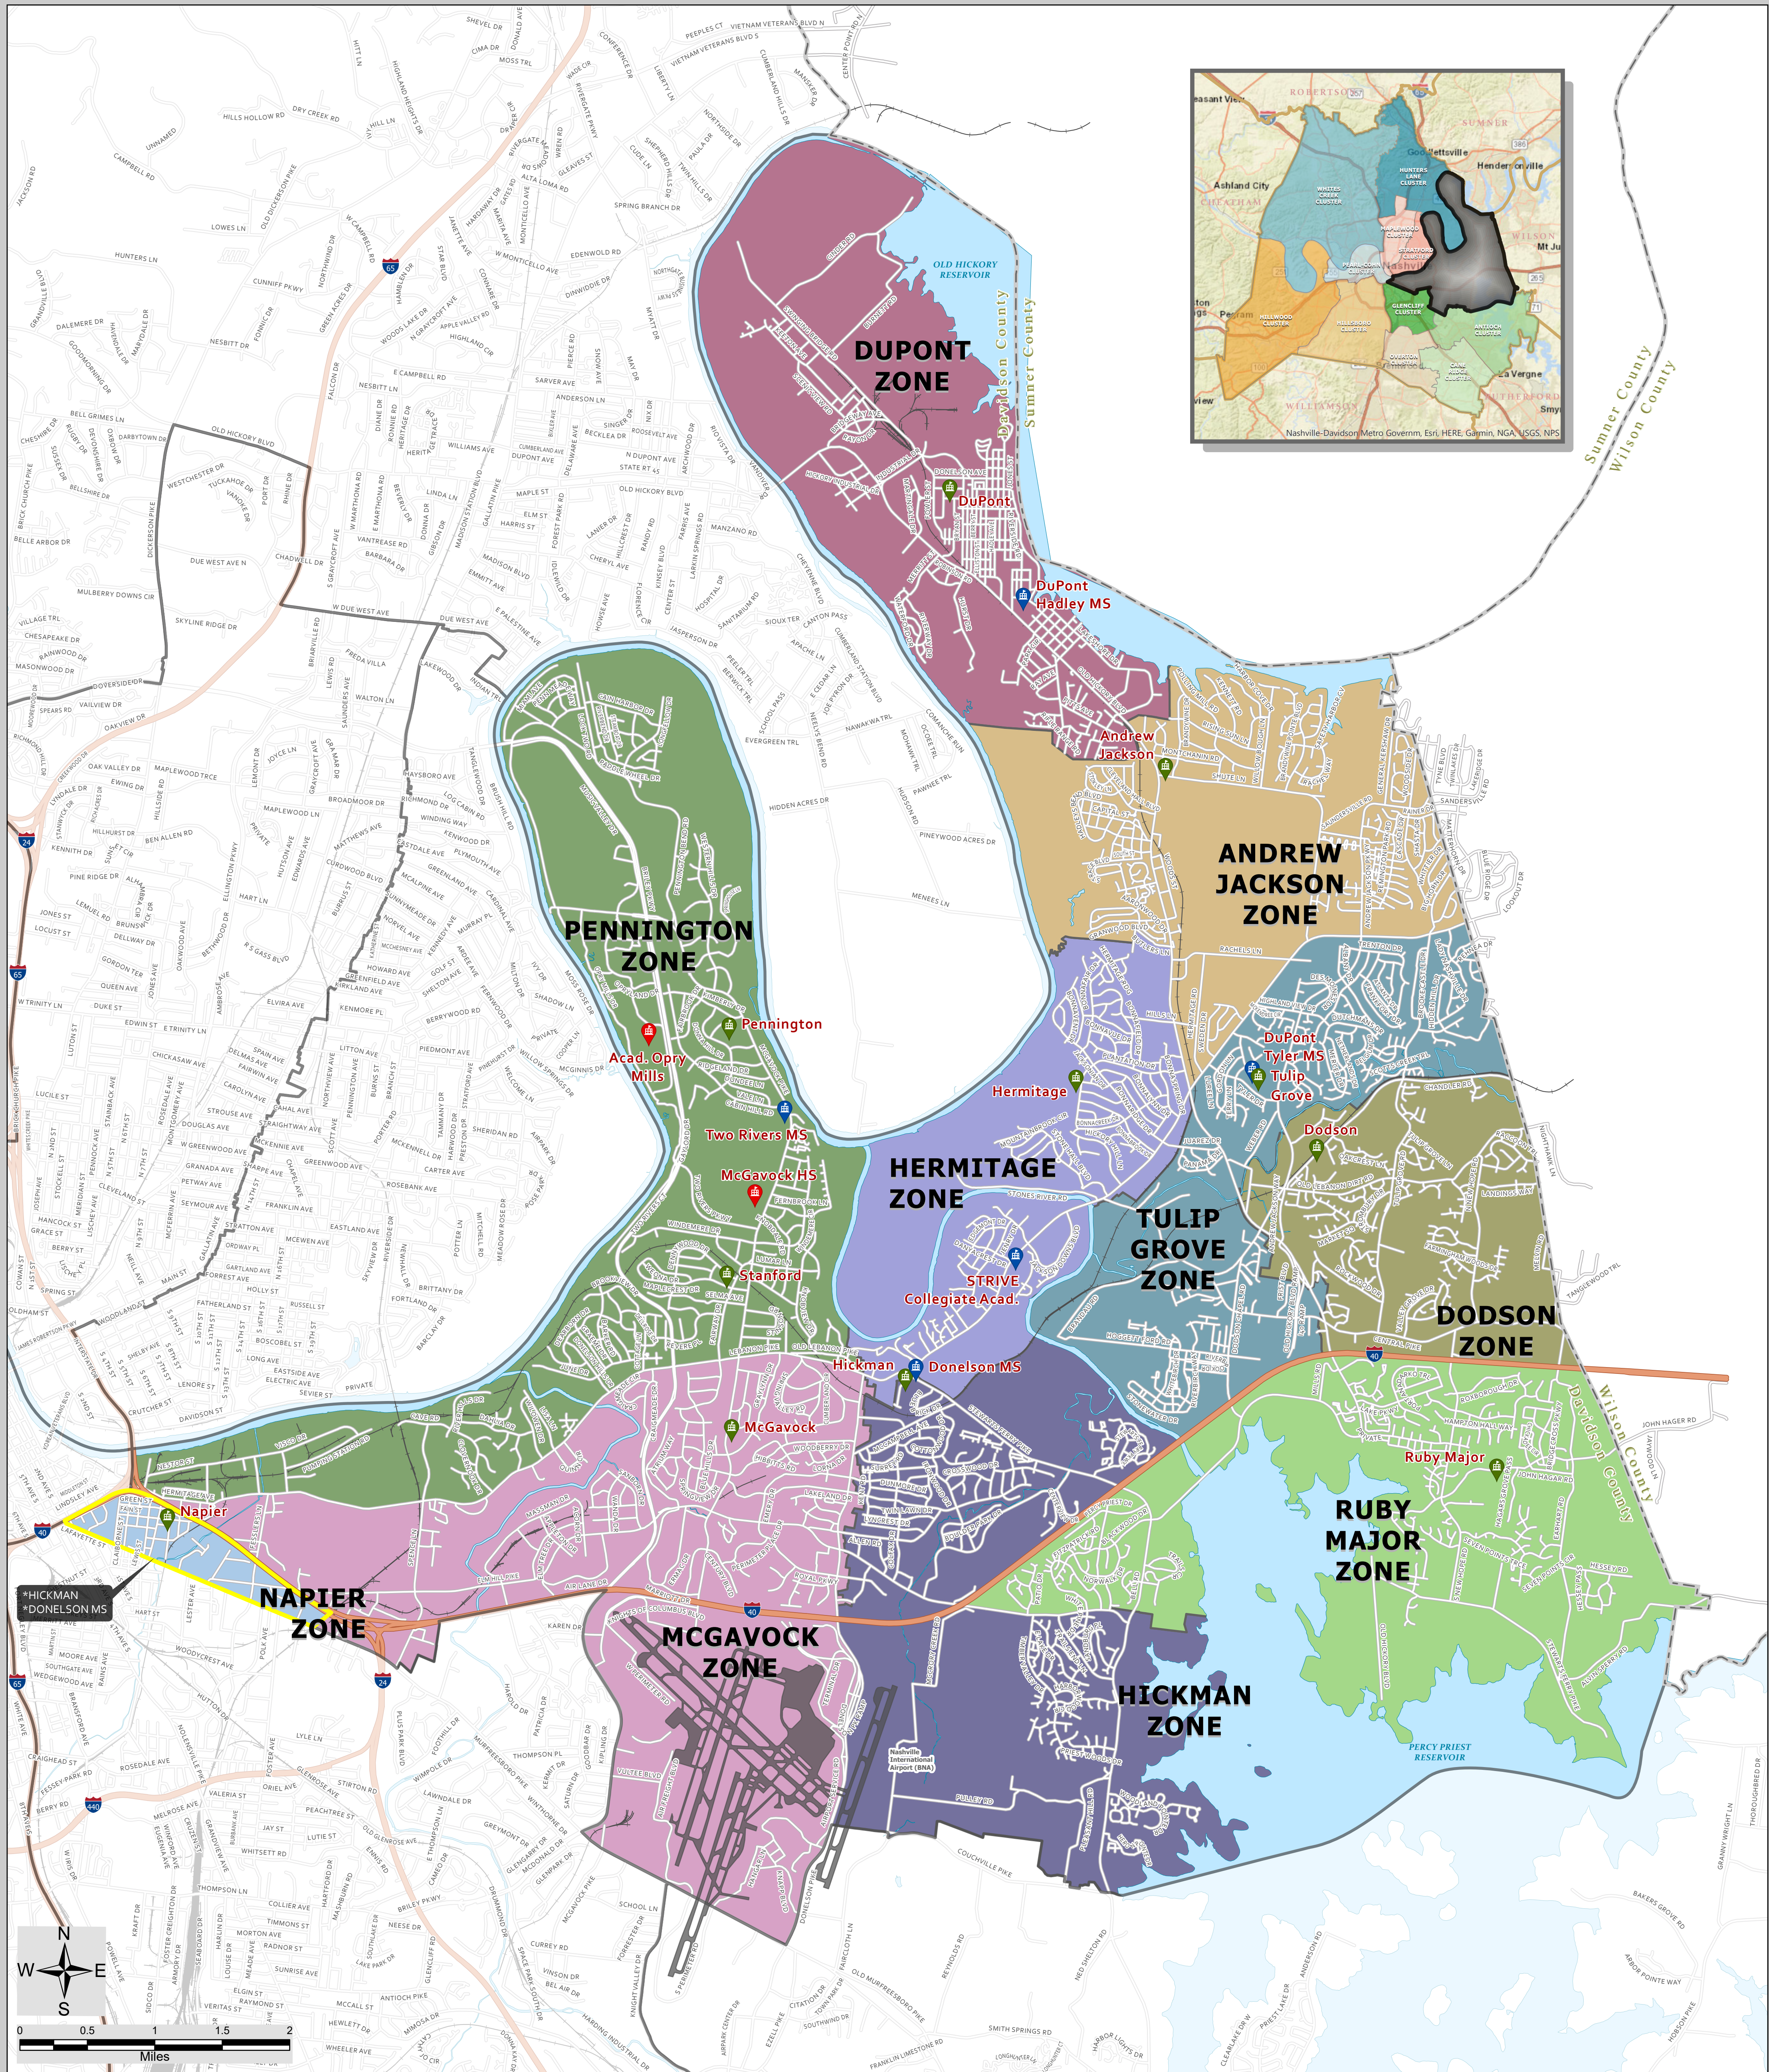

MCGAVOCK CLUSTER

2019-20

MCGAVOCK CLUSTER

Andrew Jackson ES DuPont ES	K-4	DuPont Hadley MS	5-8
Dodson ES Tulip Grove ES	K-4	DuPont Tyler MS	5-8
Hermitage ES Hickman ES Ruby Major ES	K-4	Donelson MS	5-8
McGavock ES Napier ES Pennington ES	K-4	Two Rivers MS	5-8
		McGavock HS	9-12

CHARTER SCHOOLS
Strive Collegiate Academy
NON-ZONED SCHOOLS
Stanford ES
The Academy at Opry Mills

- Zoned Option
- County Boundary
- Elementary School(11)
- Middle School(5)
- High School(2)