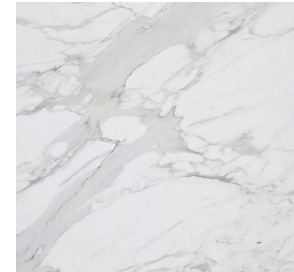

(wh)ORE HAÜS STUDIOS

THE ROBERT DESK

ROBERT DESK

26"W X 66"L X 28"H

BLACKENED STEEL FINISH

BRASS ACCENTS

OPTIONS:

STONE CHOICE

BRONZED RUBBED STEEL

MADE TO ORDER

LEAD TIME: 10-12 WEEKS

* INQUIRE FOR CUSTOMIZATION

FINISHES

BRUSHED BRASS

BLACKENED STEEL

MATERIALS

CALACATTA GOLD

NERO MARQUINA

TRAVERTINE

CARRARA