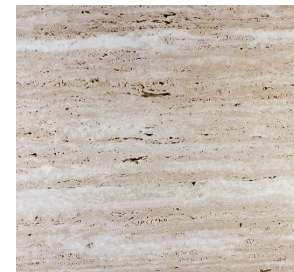

(wh)ORE HAÜS STUDIOS

OUIJA TABLE

(wh)

OUIJA TABLE

33"1 X 19.5"D X 19"H

BLACKEND STEEL FRAME

ETCHED CARRARA MARBLE

BRASS ACCENTS

OPTIONS:

STONE CHOICE

BRONZED RUBBED STEEL

MADE TO ORDER

LEAD TIME: 8 - 10 WEEKS

* INQUIRE FOR CUSTOMIZATION

FINISHES

BRUSHED BRASS

BLACKENED STEEL

MATERIALS

CALACATTA GOLD

NERO MARQUINA

TRAVERTINE

CARRARA