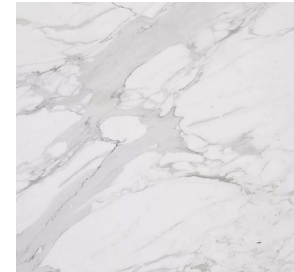

(wh)ORE HAÜS STUDIOS

OUIJA TABLE

(wh)

OUIJA TABLE

33"1 X 19.5"D X 19"H

BLACKEND STEEL FRAME

ETCHED CARRARA MARBLE

BRASS ACCENTS

OPTIONS:

STONE CHOICE

BRONZED RUBBED STEEL

MADE TO ORDER

LEAD TIME: 8 - 10 WEEKS

* INQUIRE FOR CUSTOMIZATION

FINISHES

BRUSHED BRASS

BLACKENED STEEL

MATERIALS

CALACATTA GOLD

NERO MARQUINA

TRAVERTINE

CARRARA