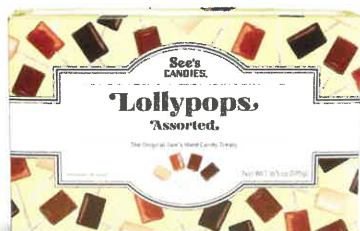

Assorted Lollypops

Vanilla, Butterscotch, Café Latté and Chocolate.
Approximately 30 lollypops.

1 lb 5 oz $19.00 #296