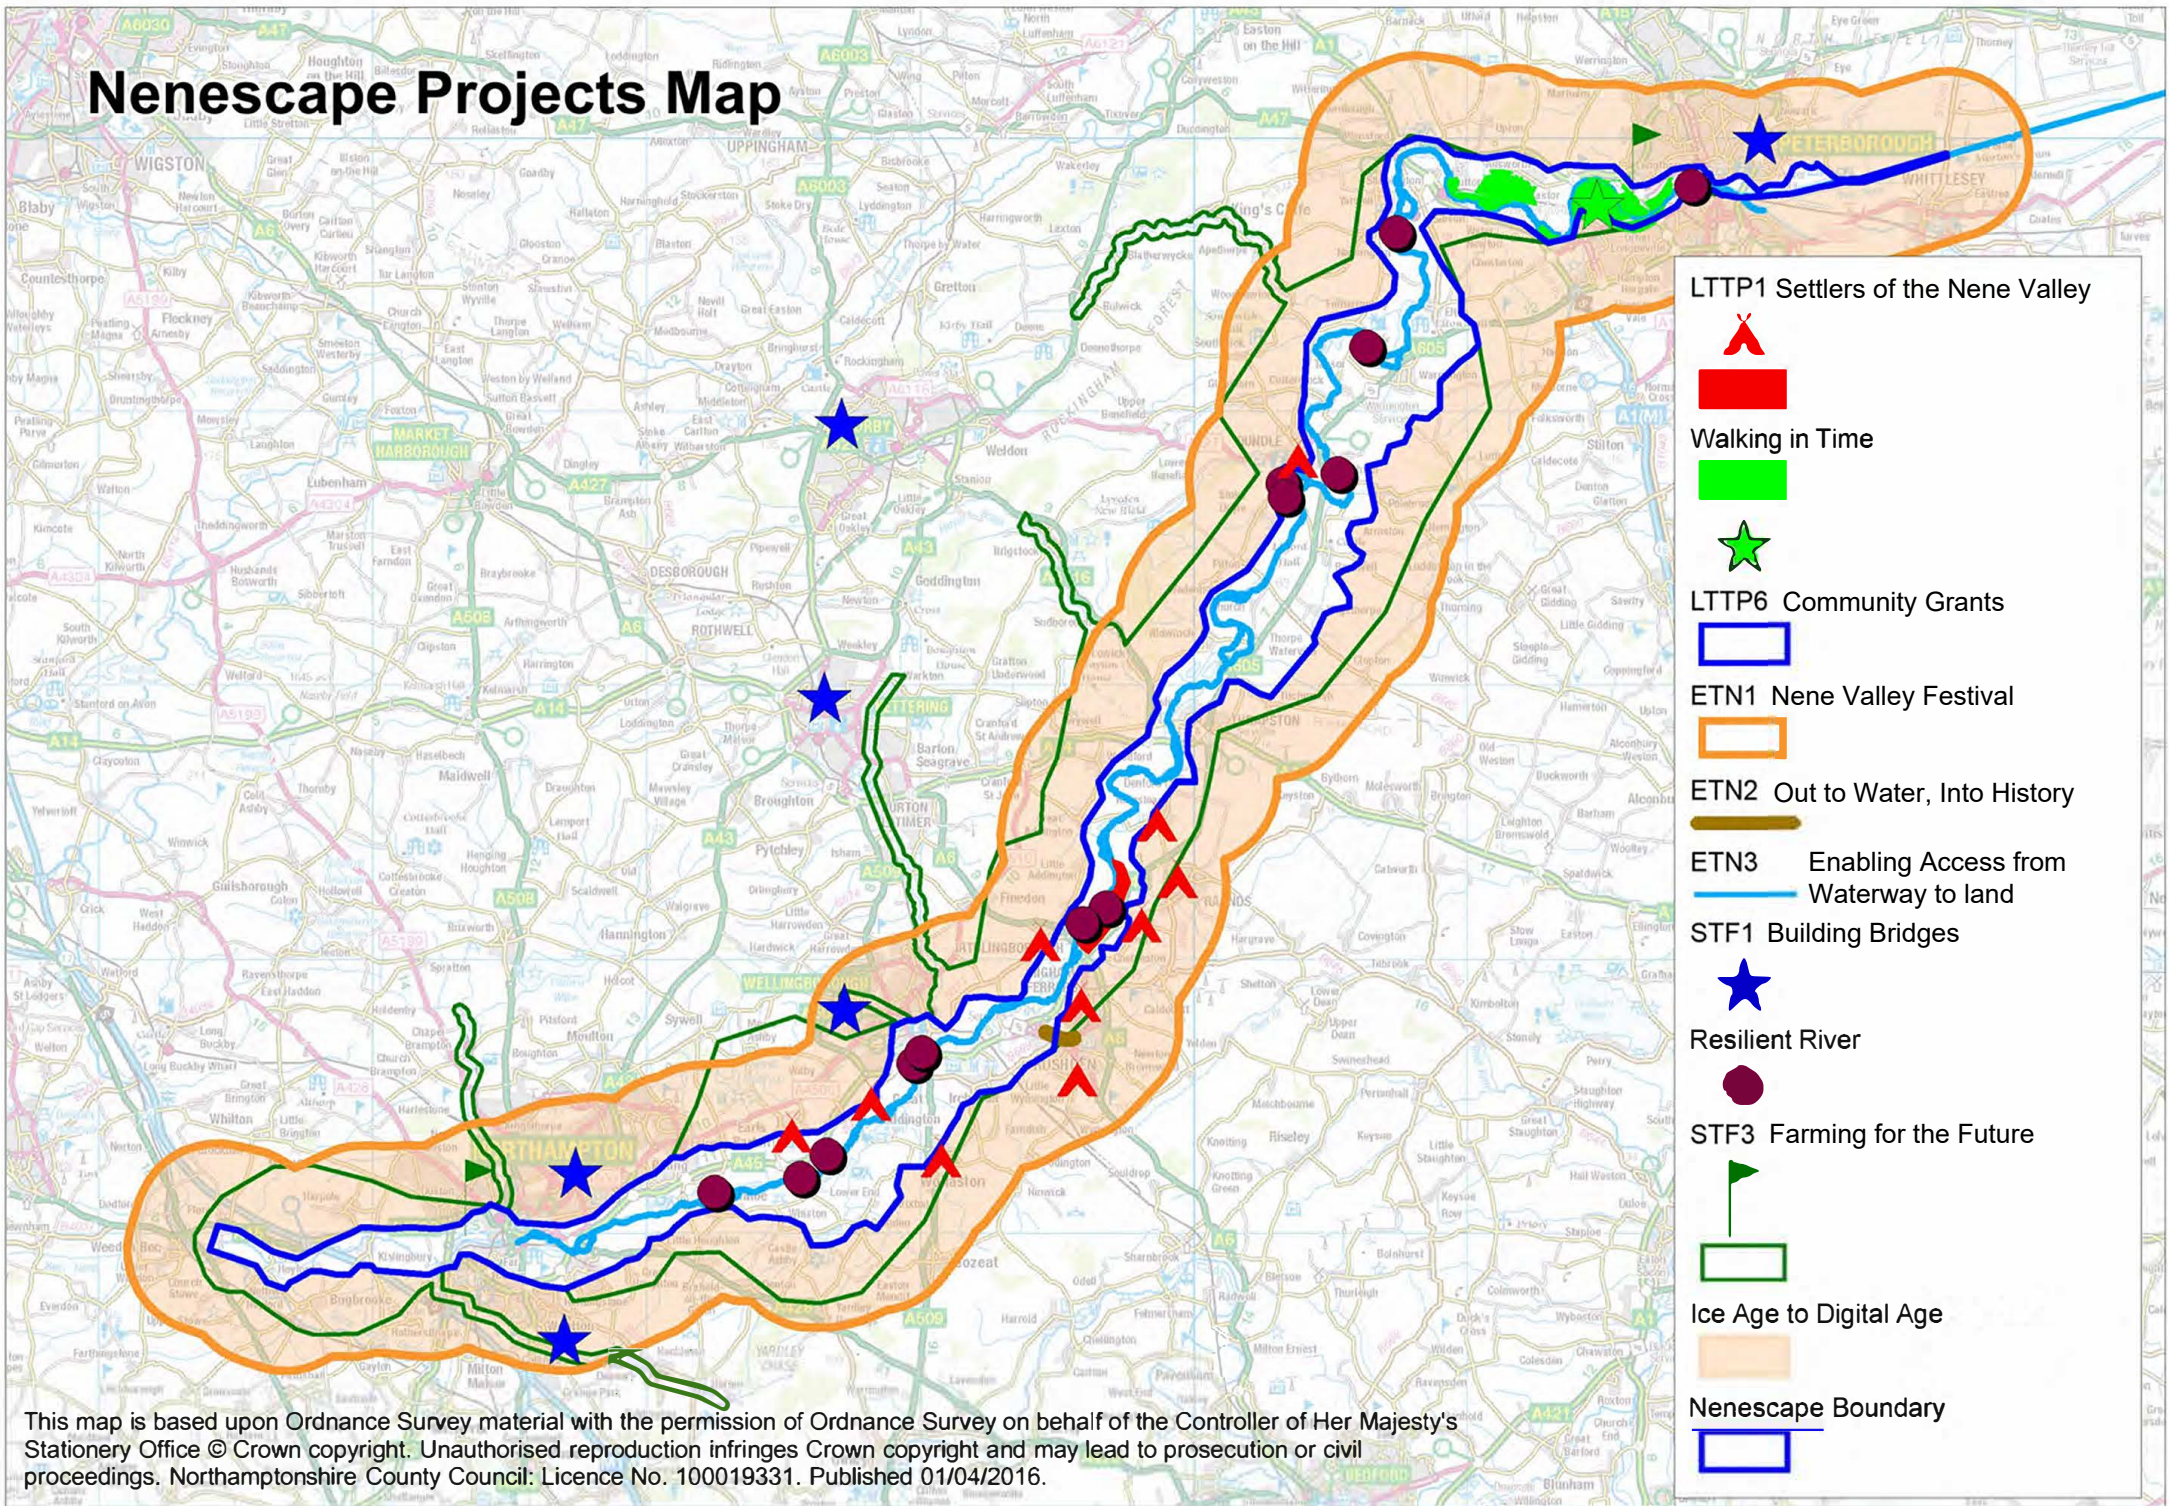

Nenescape Projects Map

- LTTP1 Settlers of the Nene Valley
▲
- Walking in Time
■
- LTTP6 Community Grants
★
- ETN1 Nene Valley Festival
▭
- ETN2 Out to Water, Into History
▭
- ETN3 Enabling Access from Waterway to land
—
- STF1 Building Bridges
★
- Resilient River
●
- STF3 Farming for the Future
▲
- Ice Age to Digital Age
▭
- Nenescape Boundary
▭

This map is based upon Ordnance Survey material with the permission of Ordnance Survey on behalf of the Controller of Her Majesty's Stationery Office © Crown copyright. Unauthorised reproduction infringes Crown copyright and may lead to prosecution or civil proceedings. Northamptonshire County Council: Licence No. 100019331. Published 01/04/2016.