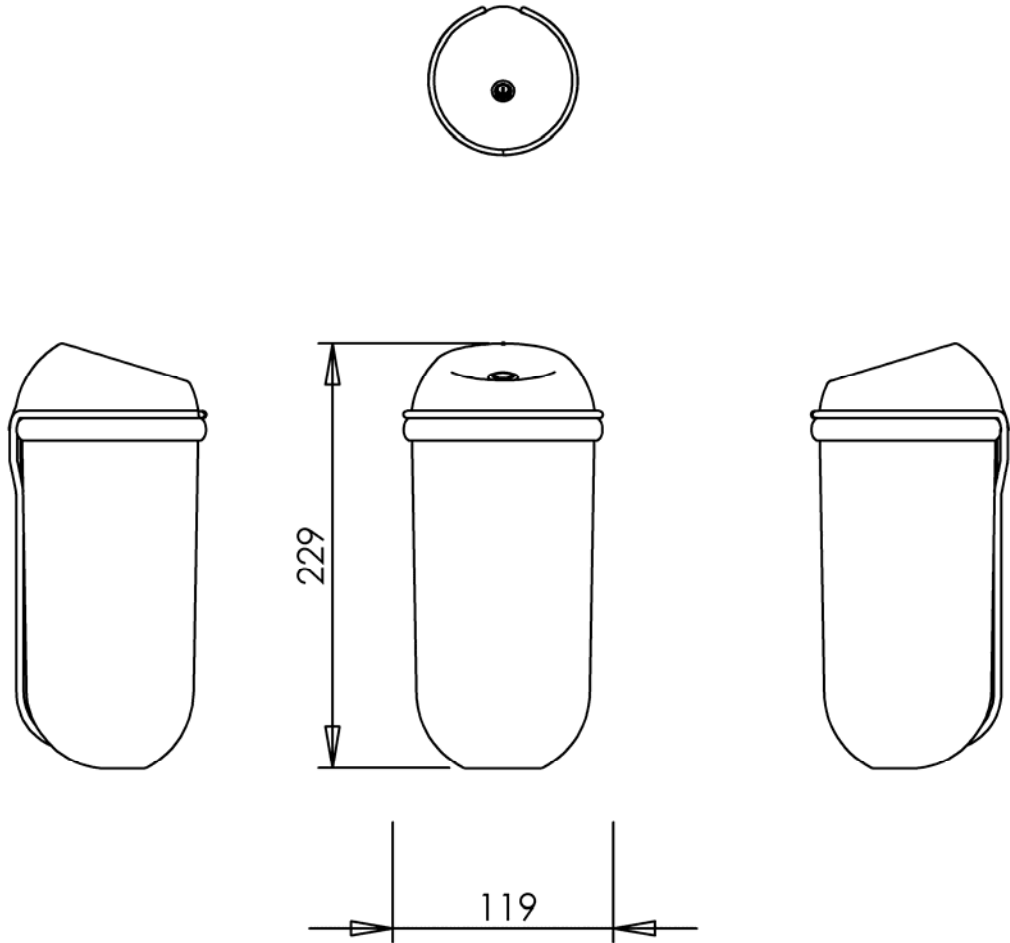

Wet.  
*wipes*

Wall mounted Dispenser Dimensions

All measurements are in millimetres (mm)