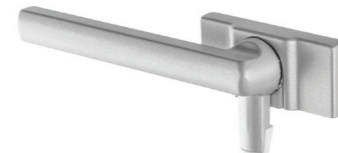

ALBA - STYLE AT YOUR FINGERTIPS.

EXCEPTIONAL DESIGN, EXCEPTIONAL STYLE.

Create a style statement with the Alba range of chic aluminium door and window hardware.

Bring designer accents to your home with the contemporary Alba range from Schlage. Alba's clean, minimalist lines and innovative elements will enhance modern interiors and styles. Or create a complete architectural look with Alba handles and window levers. With a full suite of products, Alba will flow seamlessly throughout your home. And, behind the style is the security of Schlage – with a century of innovation and experience in creating safe, secure homes.

ALBA® SLIDING DOOR

FLUSH PULL

ESCUTCHEON

PULL HANDLE

ALBA® BI-FOLD DOOR

ALBA® HINGED DOOR

ALBA® WINDOW HARDWARE*

HIGH PROFILE - VENTED
- with non-marking tips

HIGH PROFILE
- with scratch-guard

LOW PROFILE - VENTED
- with non-marking tips

LOW PROFILE
- with scratch-guard

* Available in both left and right opening

Exclusive Colour Matching Services

The Alba range can be colour matched to your aluminium joinery, ensuring a stylish and consistent look throughout your home. And with over 40 powder coat colours available the choice to create your own look is almost limitless.