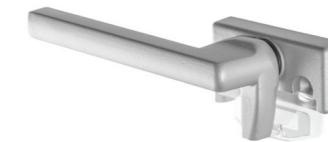

ALBA - STYLE AT YOUR FINGERTIPS.

EXCEPTIONAL DESIGN, EXCEPTIONAL STYLE.

Create a style statement with the Alba range of chic aluminium door and window hardware.

Bring designer accents to your home with the contemporary Alba range from Schlage. Alba's clean, minimalist lines and innovative elements will enhance modern interiors and styles. Or create a complete architectural look with Alba handles and window levers. With a full suite of products, Alba will flow seamlessly throughout your home. And, behind the style is the security of Schlage – with a century of innovation and experience in creating safe, secure homes.

ALBA® SLIDING DOOR

FLUSH PULL

ESCUTCHEON

PULL HANDLE

ALBA® BI-FOLD DOOR

ALBA® HINGED DOOR

ALBA® WINDOW HARDWARE*

HIGH PROFILE - VENTED
- with non-marking tips

HIGH PROFILE
- with scratch-guard

LOW PROFILE - VENTED
- with non-marking tips

LOW PROFILE
- with scratch-guard

* Available in both left and right opening

Exclusive Colour Matching Services

The Alba range can be colour matched to your aluminium joinery, ensuring a stylish and consistent look throughout your home. And with over 40 powder coat colours available the choice to create your own look is almost limitless.