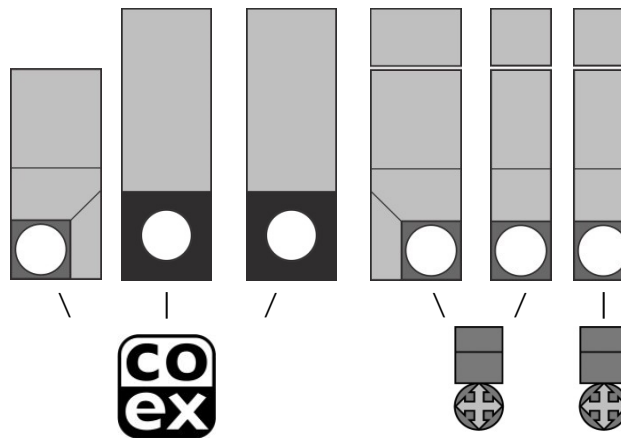

Zia 9.236 [a] CoEx® bean2cup 3 coffees

Dimensions inch

Machine	h	34.3
	w	16.9
	d	21.1
Base Cabinet	h	33.5
	w	16.9
	d	21.1
Weight		120 lb

Specifications

- MoVeC-ICEq® & USB upload
- 10,4" full color touch screen
- User Interface : DJD/Scope
- Menu structure for selections
- Direct start optional
- Multiple languages possible
- Cup-sensor
- Strength selections menus
- Number selections
- Connection for payment systems [MDB]
- Boiler : 1x 0.4L, + 1x 5L

Connections

- 100-120 Volt AC
- 50/60 Hz
- 1200 Watt
- 10-16 Amp
- ¾" BSP [15 mm] mains
- waterfilter & waterlock recommended
- USB
- LAN or Wifi

Selections

Whole Bean Coffee I	Hot Chocolate
Whole Bean Coffee II	Chocomilk
Espresso I	Espresschoc
Double Espresso I	Cappuccino I
Espresso II	Cappuccino II
Double Espresso II	Decaf Cappuccino
Decaf Coffee	Decaf Espresso
Jug Selections	French Vanilla
Customized recipes **	Hot water

** optional, ask for details & conditions

Canisters

Capacities

	#	Size	lbs	Cups
Whole Bean Coffee I	1	BC	2.43	150
Whole Bean Coffee II	2	BC	2.43	150
Chocolate	3	90E	5.73	130
Milktopping	4	60E	2.43	180
French Vanilla	5	60E	3.64	80
Decaf Coffee	6	90	1.9	125

Waste Bucket ≥ 210

Number of cups may vary depending on settings