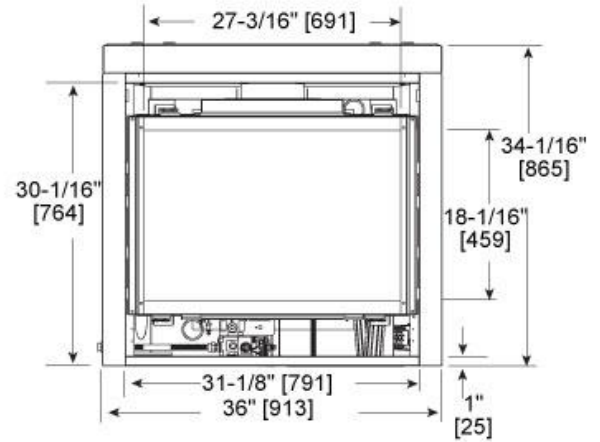

Heat N Glo HG1

HG1A (Basic Package)

HG1B (Upgrade with crushed glass media and a clean face kit)

Specifications:

Slender profiles with slim, flexible venting options.

Up to 17,500 BTU/Hour input

Dimensions:

Front W: 36", Rear W: 25-3/4", H: 34-3/8", D: 16-5/16"

Glass Size: 27-3/16 x 18-1/16

Warranty: Limited lifetime warranty

Glass media: Ebony (Black), or Crystal (translucent white)

HG1C Option: Upgrade with clean face kit but keep log set

Heat N Glo HG2

Espresso

Dimensions

Front W: 37", Rear W: 29-7/8", H: 31-1/4",
D: 11-13/16"

Specifications

Perfect for small and challenging spaces. Clean lines, a shallow profile and top or rear venting options.

- Variable flame type and IntelliFire ignition for energy-saving performance.
- Logset
- 32" viewing area
- Compact profile perfect for smaller spaces
- Traditional flame and log set
- Optional trim kits available