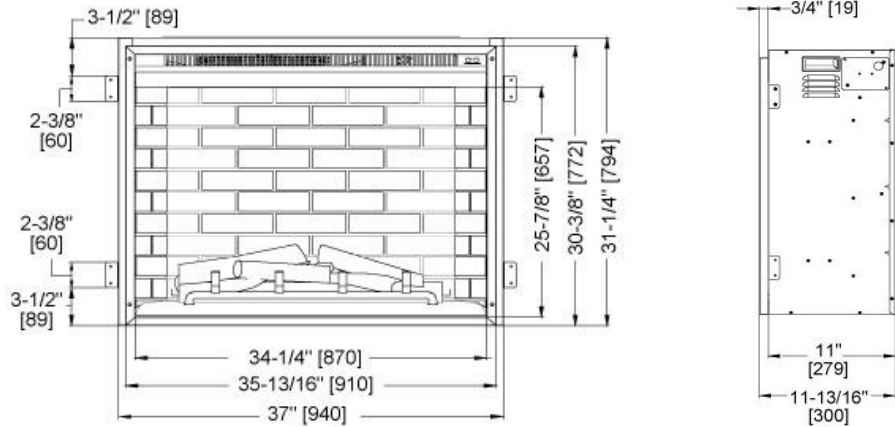

Heat N Glo HG2

Dimensions

Front W: 37", Rear W: 29-7/8", H: 31-1/4",
D: 11-13/16"

Specifications

Perfect for small and challenging spaces. Clean lines, a shallow profile and top or rear venting options.

- Variable flame type and IntelliFire ignition for energy-saving performance.
- Logset
- 32" viewing area
- Compact profile perfect for smaller spaces
- Traditional flame and log set
- Optional trim kits available

Warranty: Limited lifetime warranty