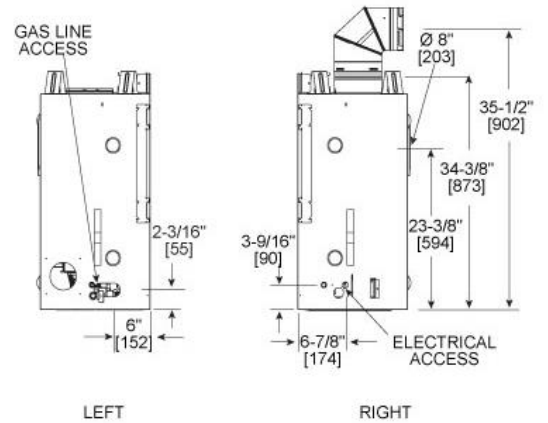

Heat N Glo HG1

HG1A (Basic Package)

HG1B (Upgrade with crushed glass media and a clean face kit)

Specifications:

Slender profiles with slim, flexible venting options.

Up to 17,500 BTU/Hour input

Dimensions:

Front W: 36", Rear W: 25-3/4", H: 34-3/8", D: 16-5/16"

Glass Size: 27-3/16 x 18-1/16

Warranty: Limited lifetime warranty

Glass media: Ebony (Black), or Crystal (translucent white)

HG1C Option: Upgrade with clean face kit but keep log set

Heat N Glo HG2

Espresso

Dimensions

Front W: 37", Rear W: 29-7/8", H: 31-1/4",
D: 11-13/16"

Specifications

Perfect for small and challenging spaces. Clean lines, a shallow profile and top or rear venting options.

- Variable flame type and IntelliFire ignition for energy-saving performance.
- Logset
- 32" viewing area
- Compact profile perfect for smaller spaces
- Traditional flame and log set
- Optional trim kits available