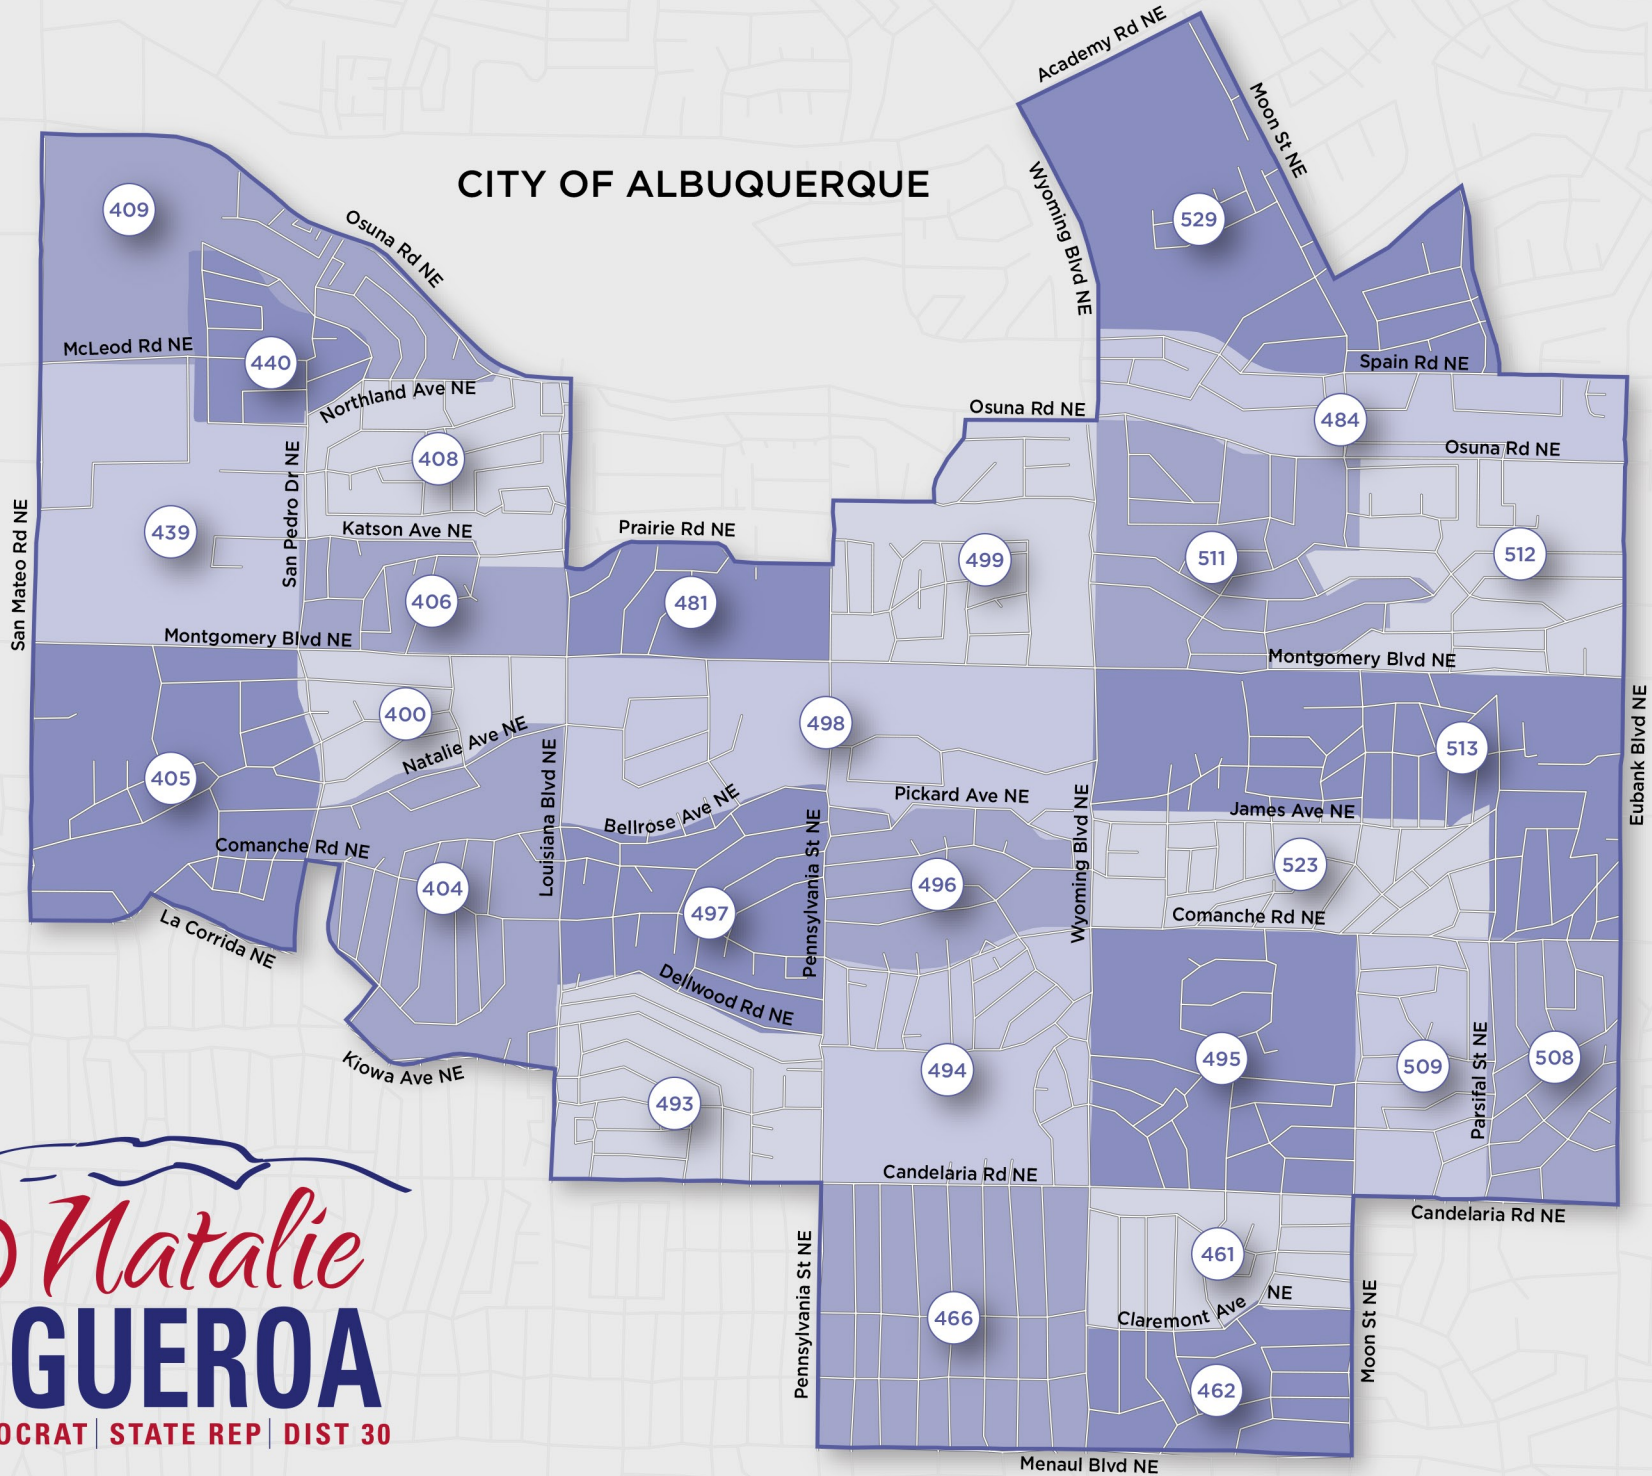

# CITY OF ALBUQUERQUE

 *Natalie*  
**FIGUEROA**  
 DEMOCRAT | STATE REP | DIST 30