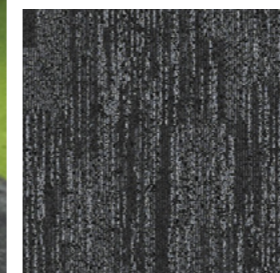

Mesa

NYLON MODULAR CARPET

Carpets Inter®

MESA, INSPIRED BY SEDIMENTARY ROCK STRATA, IS AN ORGANIC TEXTURE SUITABLE FOR MOST COMMERCIAL INTERIORS. MESA CAN BE USED INDEPENDENTLY OR AS COORDINATES WITH FLATLANDS TO LANDSCAPE ANY FLOOR.

Fogo MS 12

Omo MS 04
Lona MS 05
Akanda MS 06

MUCUSSO MS 02

MUCUSSO FL 02

AKANDA FL 06

Mesa is a dynamic organic pattern inspired by the natural landscape that will accentuate any interior floor space.

MESA AND FLATLANDS COORDINATE TO PROVIDE A CREATIVE AND VIBRANT INTERIOR.

This solution dyed nylon collection offers high performance, functional aesthetic and great value. The understated organic texture is an ideal and functional floor covering solution.

LONA MS 05

SAPO FL 10