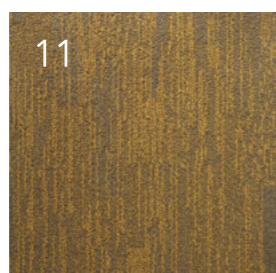

1. GOLA MS 01

2. MUCUSSO MS 02

3. ARUSHA MS 03

4. OMO MS 04

5. LONA MS 05

6. AKANDA MS 06

7. CAMPO MS 07

8. TAZA MS 08

9. RUMA MS 09

10. SAPO MS 10

11. LANTOTO MS 11

12. FOGO MS 12

Gola MS 01
Arusha MS 03
Lona MS 05

** Remark
The plank tile size 25x100 cm. is made to order. For further information CI sales representative will be pleased to provide.*