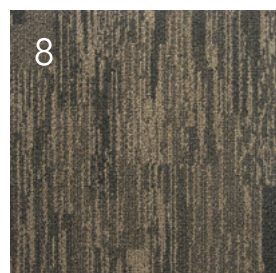

1. GOLA MS 01

2. MUCUSSO MS 02

3. ARUSHA MS 03

4. OMO MS 04

5. LONA MS 05

6. AKANDA MS 06

7. CAMPO MS 07

8. TAZA MS 08

9. RUMA MS 09

10. SAPO MS 10

11. LANTOTO MS 11

12. FOGO MS 12

Gola MS 01
Arusha MS 03
Lona MS 05

** Remark
The plank tile size 25x100 cm. is made to order. For further information CI sales representative will be pleased to provide.*