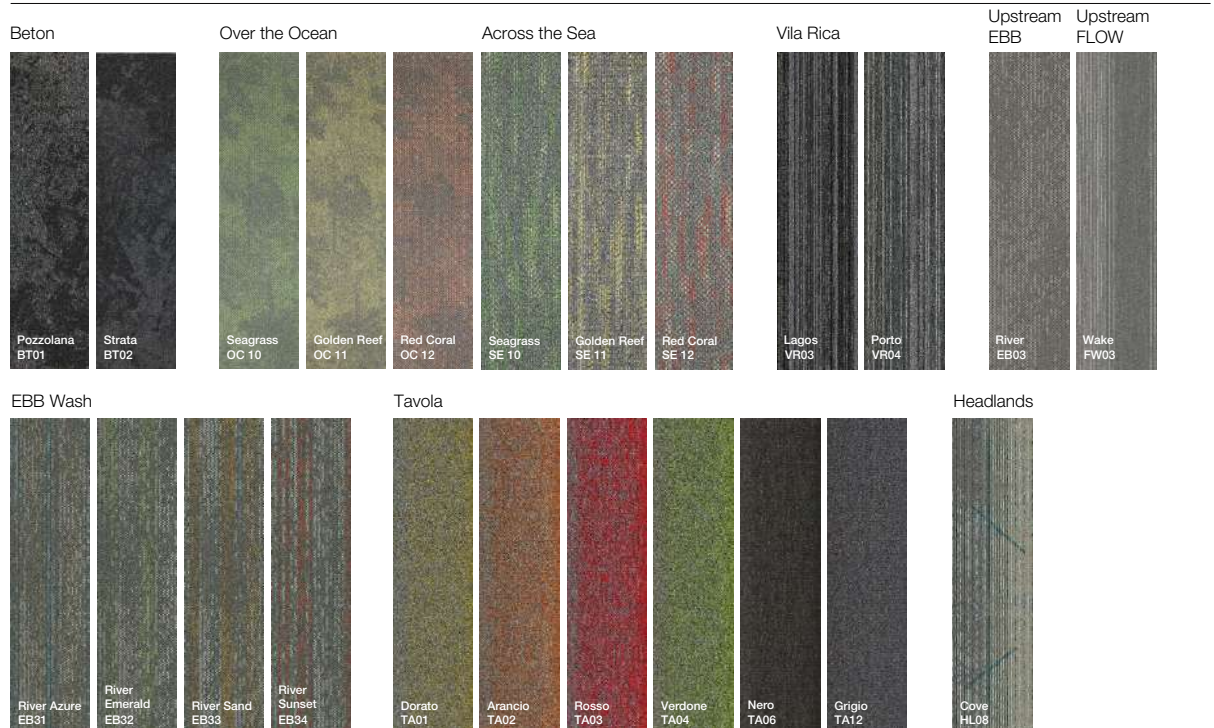

Color Coordinates - Plank

25 x 100 cm.

3D Virtual Simulator by Carpets Inter
For more information, please contact our team at info@carpetsinter.com

*Samples available on request.