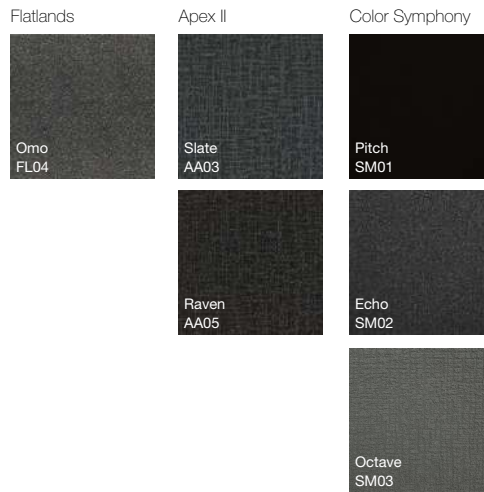

Zipline

Color Symphony

Color Coordinates - Plank

25 x 100 cm.

Beton

Over the Ocean

Across the Sea

Croplands

*Samples available on request.

MS06 Akanda 50 x 50 cm.

FL06 Akanda 50 x 50 cm.

Color Coordinates - Square

50 x 50 cm.

Color Coordinates - Plank

25 x 100 cm.

3D Virtual Simulator by Carpets Inter
 For more information, please contact our team at info@carpetsinter.com

*Samples available on request.

MS07 Campo 50 x 50 cm.

FL07 Campo 50 x 50 cm.

Color Coordinates - Square

50 x 50 cm.

Flatlands

Zipline

Color Coordinates - Plank

Braga
VR07

Tejo
VR08

Arancio
TA02

Verdone
TA04

Blu
TA05

Nero
TA06

Macchiato
TA08

3D Virtual Simulator by Carpets Inter