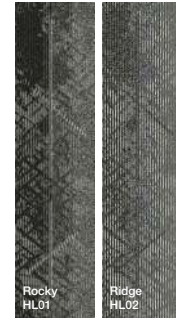

Headlands

3D Virtual Simulator by Carpets Inter

For more information, please contact our team at info@carpetsinter.com

*Samples available on request.