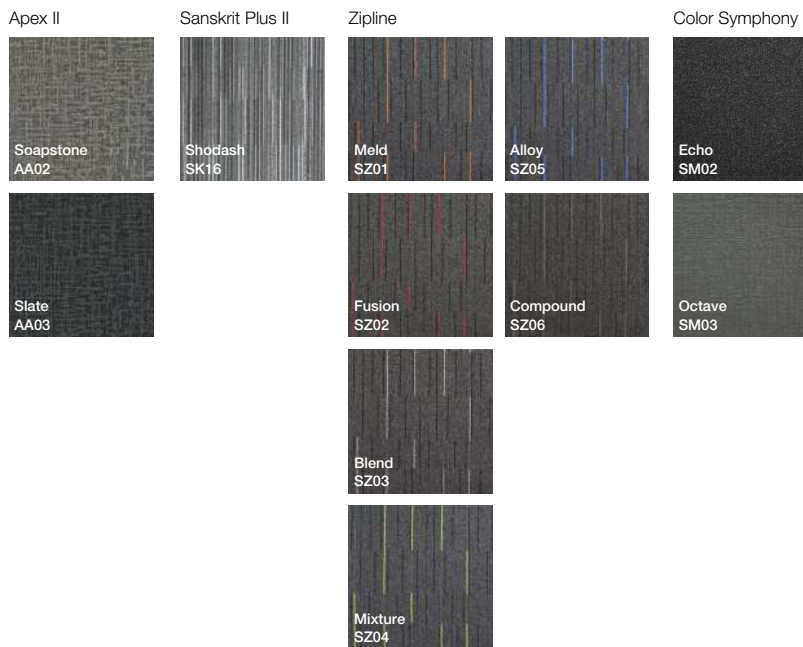

MS03 Arusha 50 x 50 cm.

FL03 Arusha 50 x 50 cm.

Color Coordinates - Square

50 x 50 cm.

Color Coordinates - Plank

25 x 100 cm.

3D Virtual Simulator by Carpets Inter
 For more information, please contact our team at info@carpetsinter.com

*Samples available on request.

Color Coordinates

Mesa - MS04 Omo
Flatlands - FL04 Omo

Carpets Inter®

MS04 Omo 50 x 50 cm.

FL04 Omo 50 x 50 cm.

Color Coordinates - Square

50 x 50 cm.

Color Coordinates - Plank

25 x 100 cm.

3D Virtual Simulator by Carpets Inter
For more information, please contact our team at info@carpetsinter.com

*Samples available on request.

Color Coordinates

Mesa - MS05 Lona
Flatlands - FL04 Omo

Braga
VR07

Tejo
VR08

Arancio
TA02

Verdone
TA04

Blu
TA05

Nero
TA06

Macchiato
TA08

3D Virtual Simulator by Carpets Inter