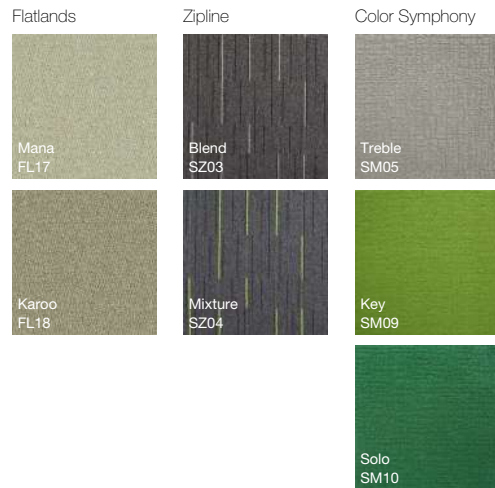

3D Virtual Simulator by Carpets Inter
For more information, please contact our team at info@carpetsinter.com

*Samples available on request.

Color Coordinates

Mesa - MS09 Ruma
Flatlands - FL09 Ruma

Carpets Inter®

Braga
VR07

Tejo
VR08

Arancio
TA02

Verdone
TA04

Blu
TA05

Nero
TA06

Macchiato
TA08

3D Virtual Simulator by Carpets Inter

Only for **Windows PC** For more information, please contact our team at info@carpetsinter.com

*Samples available on request.

Color Coordinates

Mesa - MS10 Sapo
Flatlands - FL10 Sapo

Carpets Inter®

MS10 Sapo 50 x 50 cm.

FL10 Sapo 50 x 50 cm.

Color Coordinates - Square

50 x 50 cm.

Color Coordinates - Plank

25 x 100 cm.

3D Virtual Simulator by Carpets Inter

Only for Windows PC For more information, please contact our team at info@carpetsinter.com