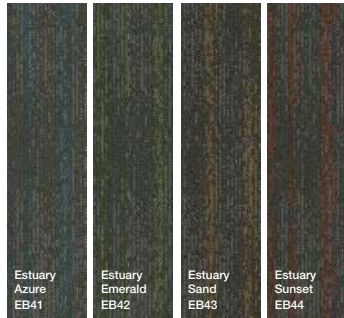

Color Coordinates

Mesa - MS05 Lona
Flatlands - FL04 Omo

Carpets Inter®

Color Coordinates - Square

50 x 50 cm.

Flatlands

Apex II

Sanskrit Plus II

Zipline

Color Symphony

Color Coordinates - Plank

25 x 100 cm.

Beton

Over the Ocean

Across the Sea

Croplands

Vila Rica

Upstream EBB

Upstream FLOW

EBB Wash

Tavola

Headlands

3D Virtual Simulator by Carpets Inter

For more information, please contact our team at info@carpetsinter.com

*Samples available on request.