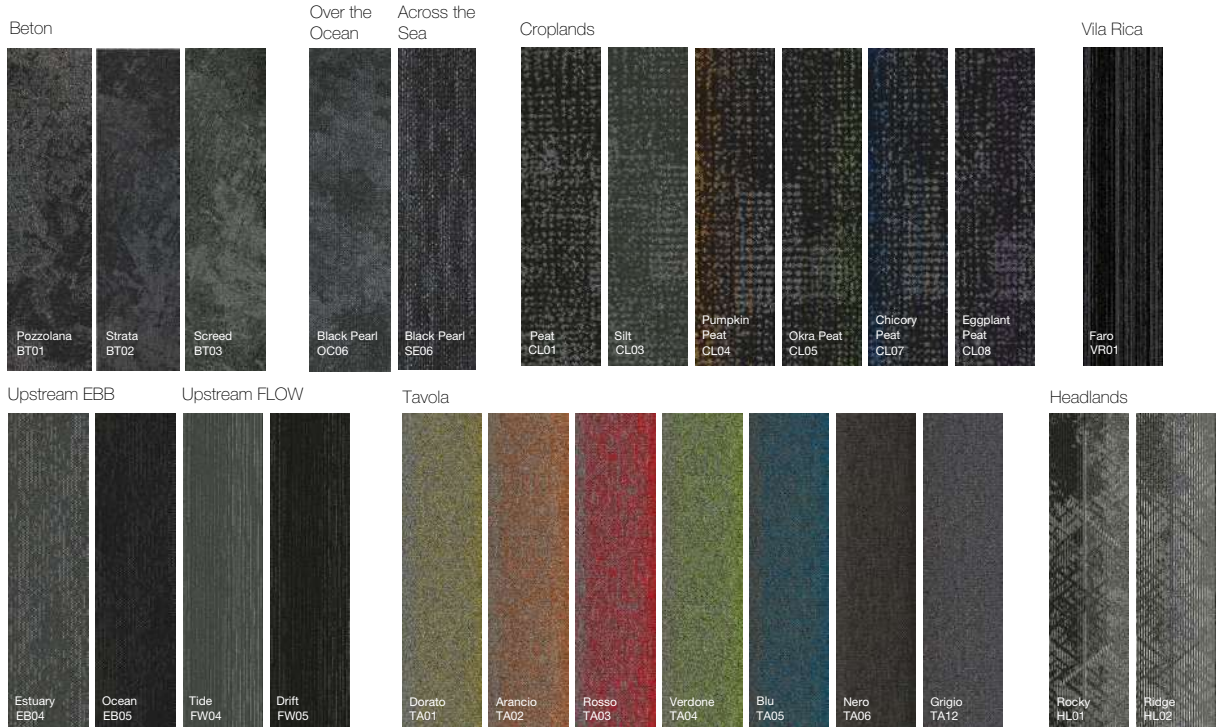

*Samples available on request.

MS06 Akanda 50 x 50 cm.

FL06 Akanda 50 x 50 cm.

Color Coordinates - Square

50 x 50 cm.

Color Coordinates - Plank

25 x 100 cm.

3D Virtual Simulator by Carpets Inter
 For more information, please contact our team at info@carpetsinter.com

*Samples available on request.

MS07 Campo 50 x 50 cm.

FL07 Campo 50 x 50 cm.

Color Coordinates - Square

50 x 50 cm.

Flatlands

Zipline

Color Coordinates - Plank