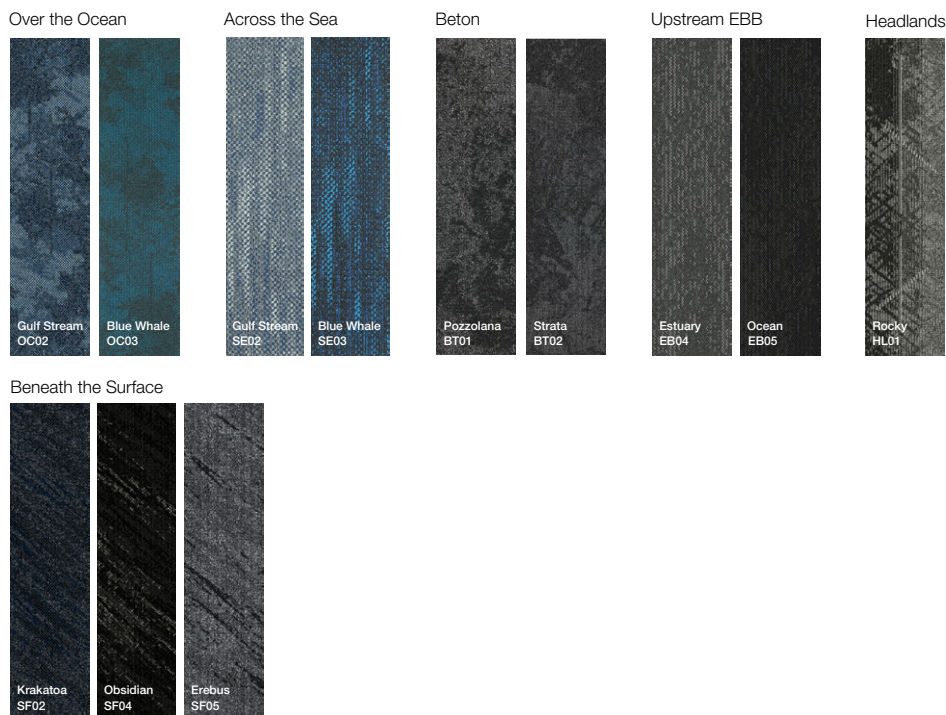

CL07 Chicory Peat
 25 x 100 cm.

Color Coordinates - Square

50 x 50 cm.

Color Coordinates - Plank

25 x 100 cm.

3D Virtual Simulator by Carpets Inter
 For more information, please contact our team at info@carpetsinter.com