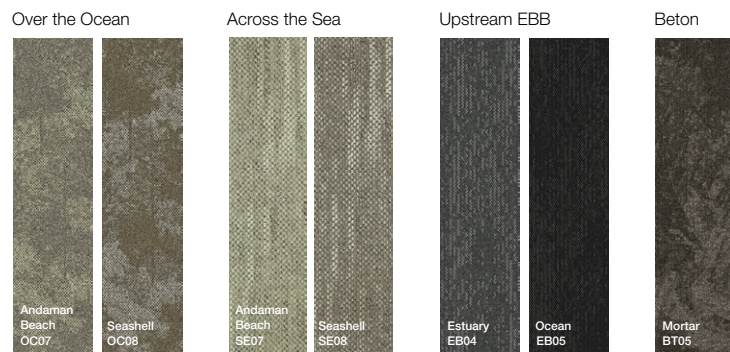

Color Coordinates - Plank

25 x 100 cm.

3D Virtual Simulator by Carpets Inter
For more information, please contact our team at info@carpetsinter.com

*Samples available on request.