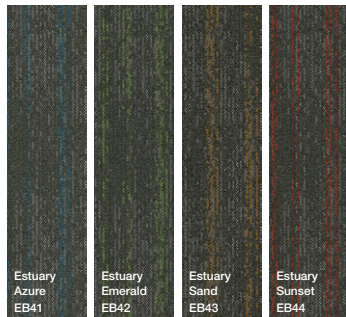

EBB Wash

Only for
Windows PC

3D Virtual Simulator by Carpets Inter

For more information, please contact our team at info@carpetsinter.com

*Samples available on request.