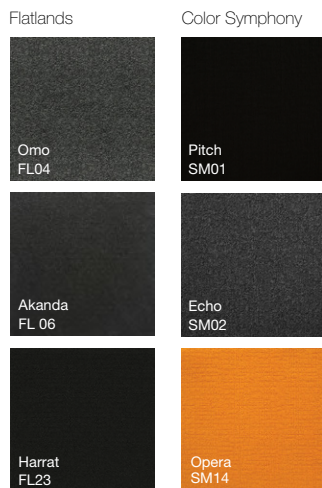

3D Virtual Simulator by Carpets Inter
For more information, please contact our team at info@carpetsinter.com

*Samples available on request.

Color Coordinates

Root - CL03 Silt

Carpets Inter®

CL03 Silt

25 x 100 cm.

Color Coordinates - Square

50 x 50 cm.

Flatlands

Color Symphony

Nevoa

Color Coordinates - Plank

25 x 100 cm.

Over the Ocean

CL04 Pumpkin Peat
 25 x 100 cm.

Color Coordinates - Square

50 x 50 cm.

Color Coordinates - Plank

25 x 100 cm.

3D Virtual Simulator by Carpets Inter

For more information, please contact our team at info@carpetsinter.com

*Samples available on request.

Color Coordinates

Root - CL05 Okra Peat

Carpets Inter®

CL05 Okra Peat

25 x 100 cm.

Color Coordinates - Square

50 x 50 cm.