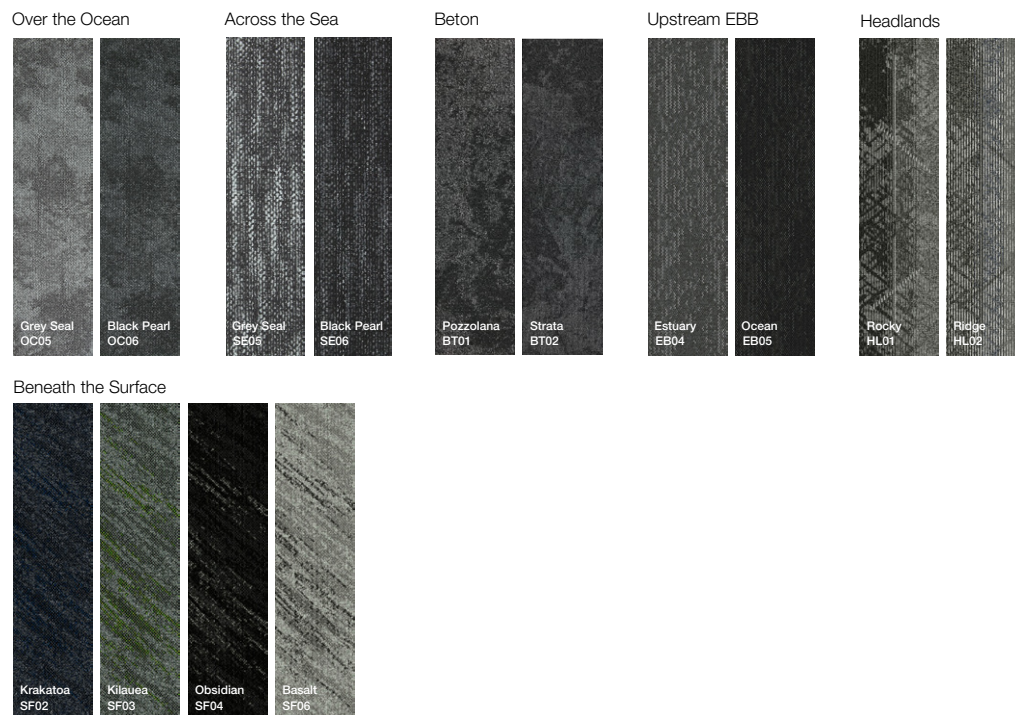

Color Coordinates - Plank

25 x 100 cm.

3D Virtual Simulator by Carpets Inter
For more information, please contact our team at info@carpetsinter.com

*Samples available on request.