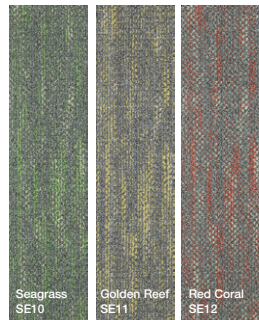

Across the Sea