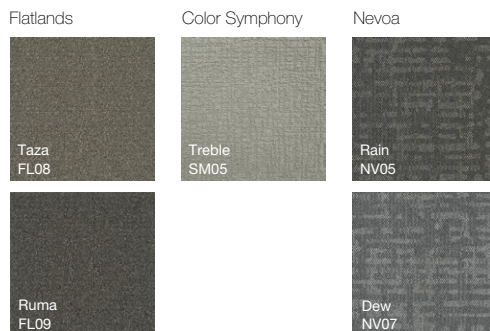

Color Coordinates - Square

50 x 50 cm.