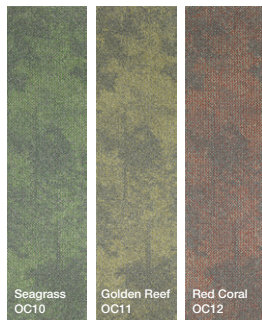

3D Virtual Simulator by Carpets Inter
For more information, please contact our team at info@carpetsinter.com

*Samples available on request.

Color Coordinates

Root - CL03 Silt

Carpets Inter®

CL03 Silt

25 x 100 cm.

Color Coordinates - Square

50 x 50 cm.

Flatlands

Color Symphony

Nevoa

Color Coordinates - Plank

25 x 100 cm.

Over the Ocean