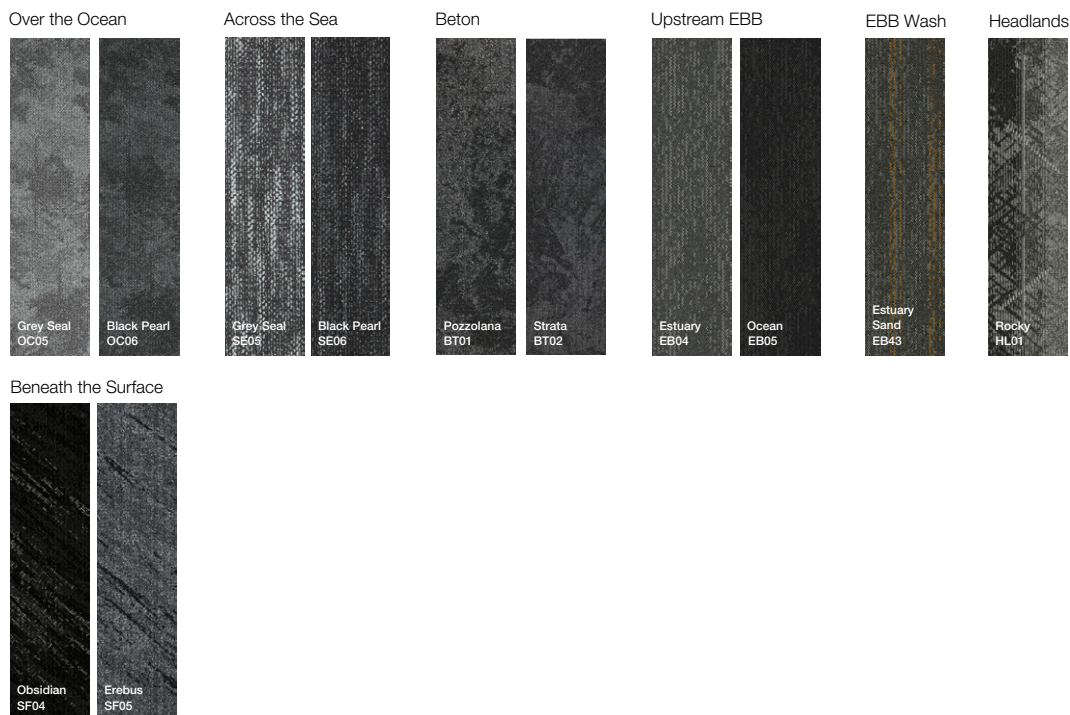

CL04 Pumpkin Peat
 25 x 100 cm.

Color Coordinates - Square

50 x 50 cm.

Color Coordinates - Plank

25 x 100 cm.

3D Virtual Simulator by Carpets Inter

For more information, please contact our team at info@carpetsinter.com