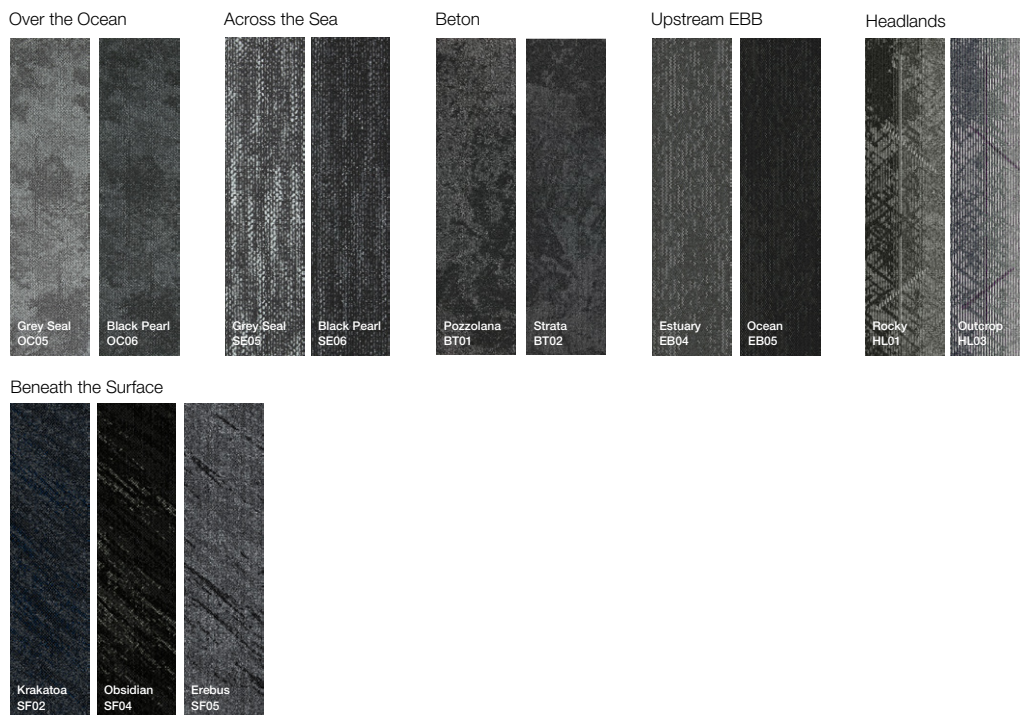

*Samples available on request.

CL08 Eggplant Peat
 25 x 100 cm.

Color Coordinates - Square

50 x 50 cm.

Color Coordinates - Plank

25 x 100 cm.

3D Virtual Simulator by Carpets Inter
 For more information, please contact our team at info@carpetsinter.com