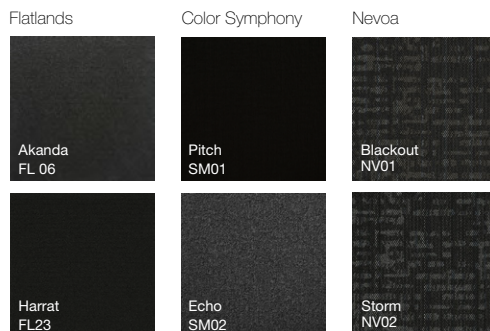

Color Coordinates - Square

50 x 50 cm.