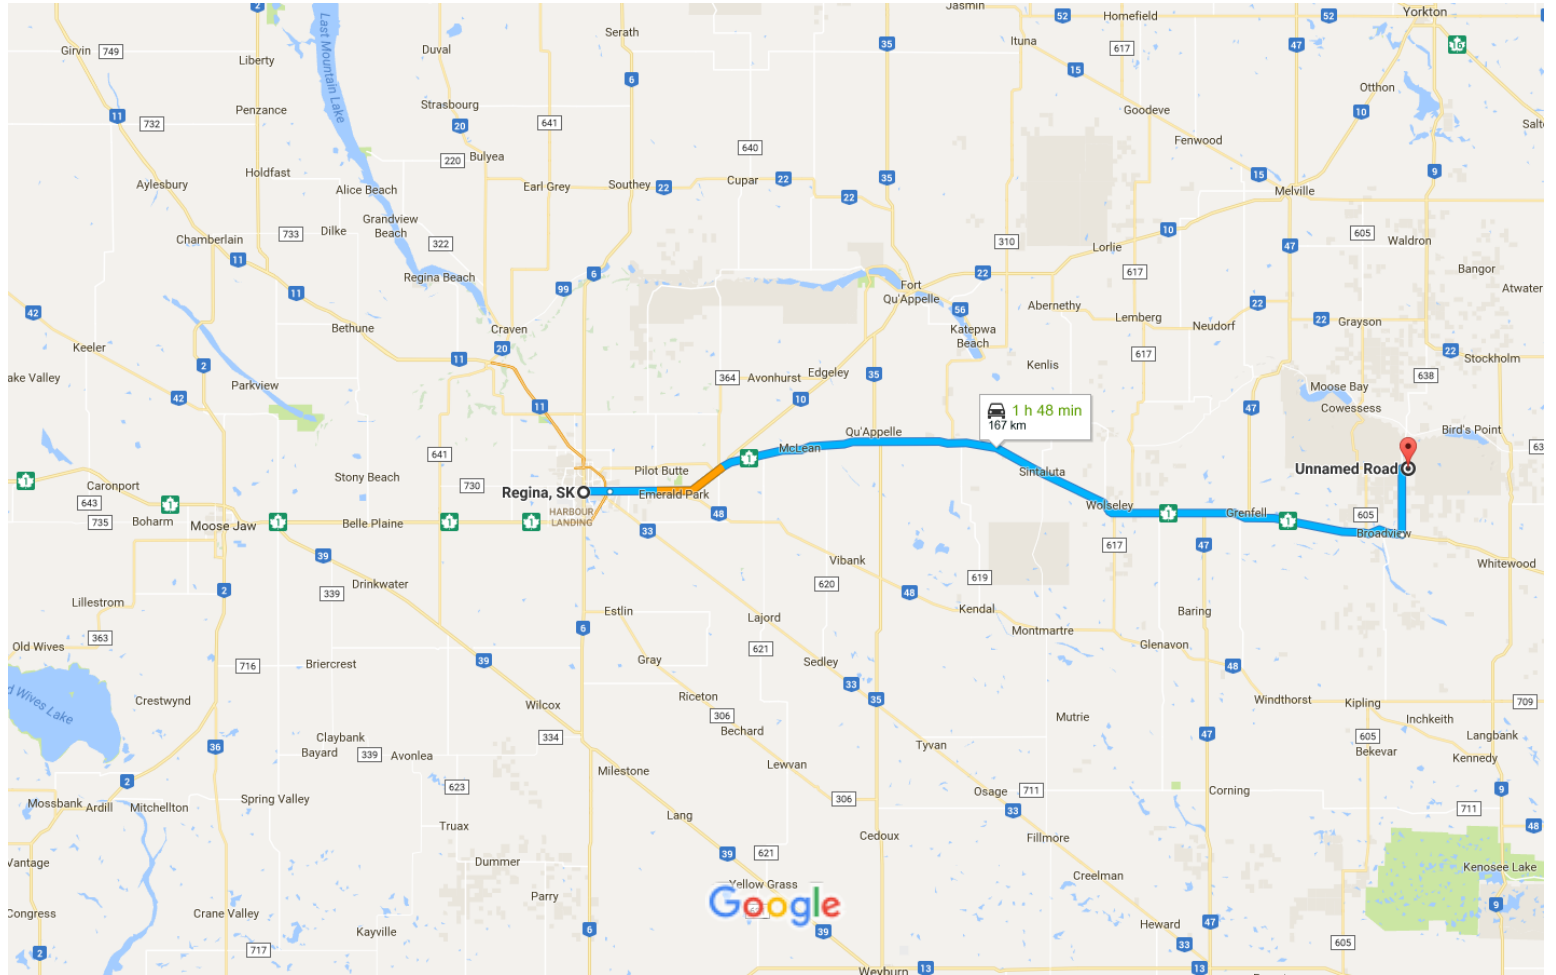

Regina, SK to Unnamed Road, Cowessess, SK S0G 5L0

Drive 167 km, 1 h 48 min

Map data ©2016 Google 20 km

Regina, SK

-  1. Head north toward 13th Ave

35 m
-  2. Turn right at the 1st cross street onto 13th Ave

47 m
-  3. Turn left at the 1st cross street onto Albert St/Canam Hwy/SK-6 N

190 m
-  4. Turn right onto Victoria Ave E (signs for Trans Canada Highway/Saskatchewan 1/City Centre)

4.7 km
-  5. Continue onto Trans-Canada Hwy/SK-1 E

149 km
-  6. Turn left onto SK-201 N

12.0 km
-  7. Turn right
 Destination will be on the left

1.1 km

Unnamed Road

Cowessess, SK S0G 5L0

These directions are for planning purposes only. You may find that construction projects, traffic, weather, or other events may cause conditions to differ from the map results, and you should plan your route accordingly. You must obey all signs or notices regarding your route.