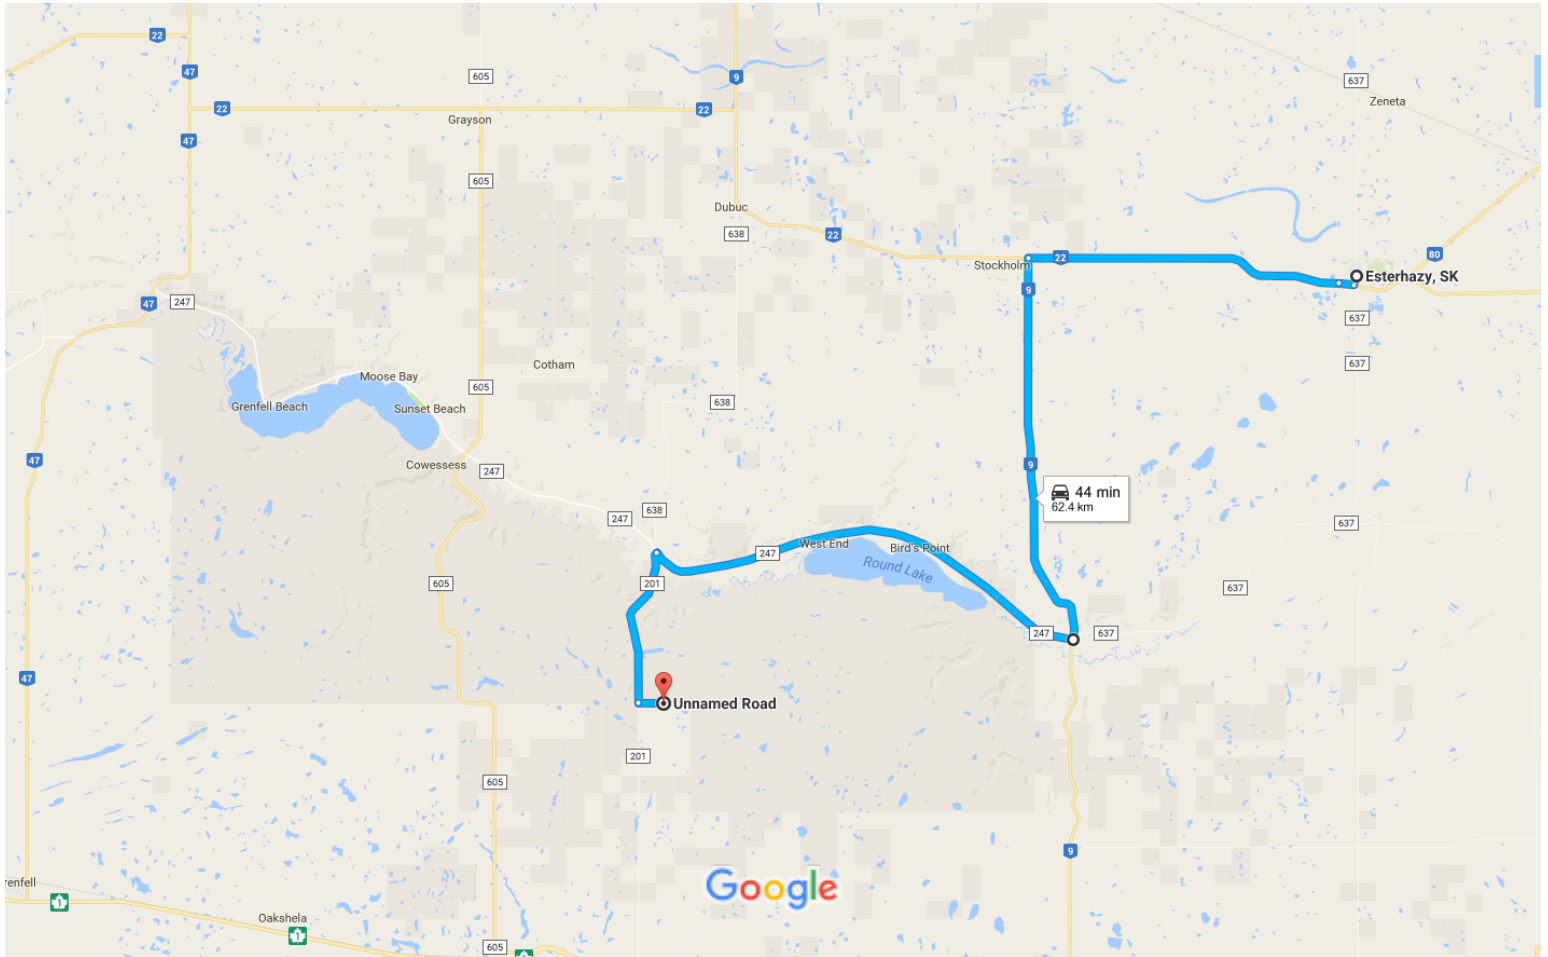

Esterhazy, SK to Unnamed Road, Cowessess, SK SOG 5L0

Drive 62.4 km, 44 min

Map data ©2016 Google 5 km

Esterhazy, SK

Follow Esterhazy St to Park Ave

-
- 1 min (450 m)
-  1. Head west on 3 Ave toward Esterhazy St
-
- 30 m
-  2. Turn left onto Esterhazy St
-
- 400 m

Follow SK-22 W and SK-9 S to SK-247 W in Fertile Belt No. 183

-
- 20 min (32.8 km)
-  3. Turn right onto Park Ave
-
- 700 m
-  4. Continue onto SK-22 W
-
- 14.2 km
-  5. Turn left onto SK-9 S
-
- 17.9 km

Continue on SK-247 W to your destination

-
- 22 min (29.2 km)
-  6. Turn right onto SK-247 W (signs for Round Lake)
-
- 20.8 km
-  7. Turn left onto SK-201 S (signs for Broadview)
-
- 7.2 km
-  8. Turn left
-  Destination will be on the left
-
- 1.1 km

Unnamed Road

Cowessess, SK S0G 5L0

These directions are for planning purposes only. You may find that construction projects, traffic, weather, or other events may cause conditions to differ from the map results, and you should plan your route accordingly. You must obey all signs or notices regarding your route.