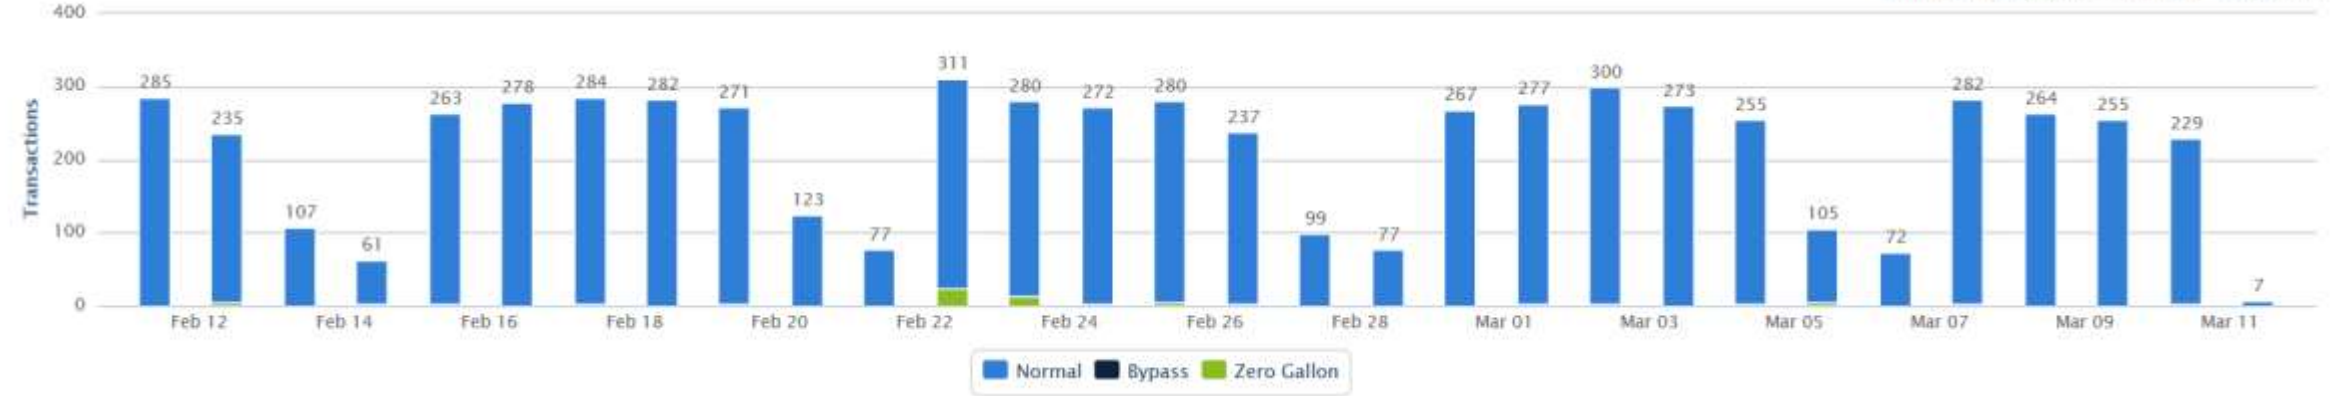

Dashboard Overview

Thu Feb 11 2016 - Fri Mar 11 2016