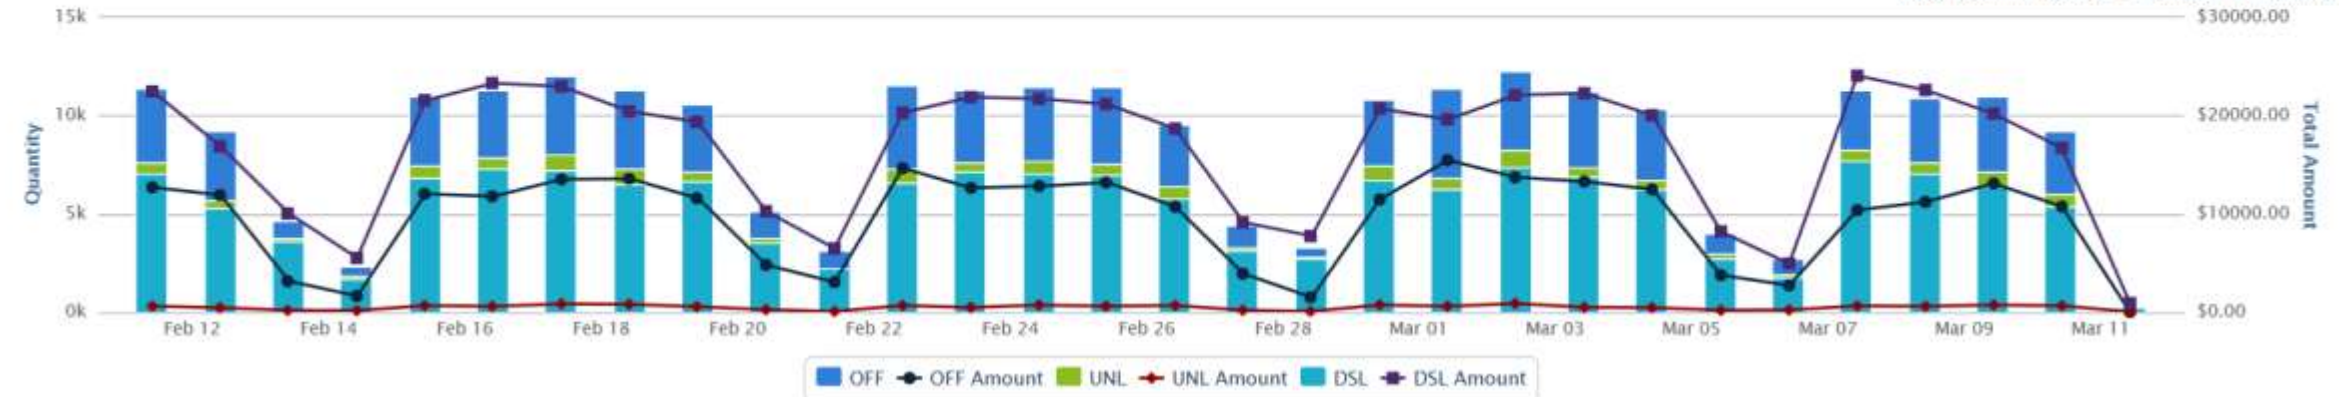

Thu Feb 11 2016 - Fri Mar 11 2016