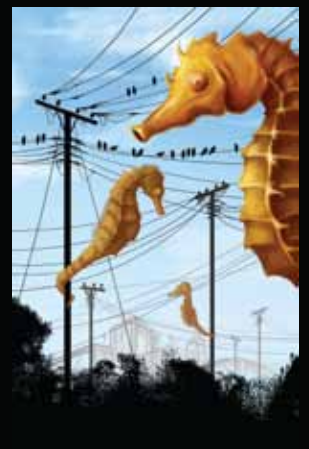

SEAHORSES

303.956.8615
MALLORYHARTART.COM
ART.MALLORY.HART@GMAIL.COM

MALLORY HART
ART+ILLUSTRATION