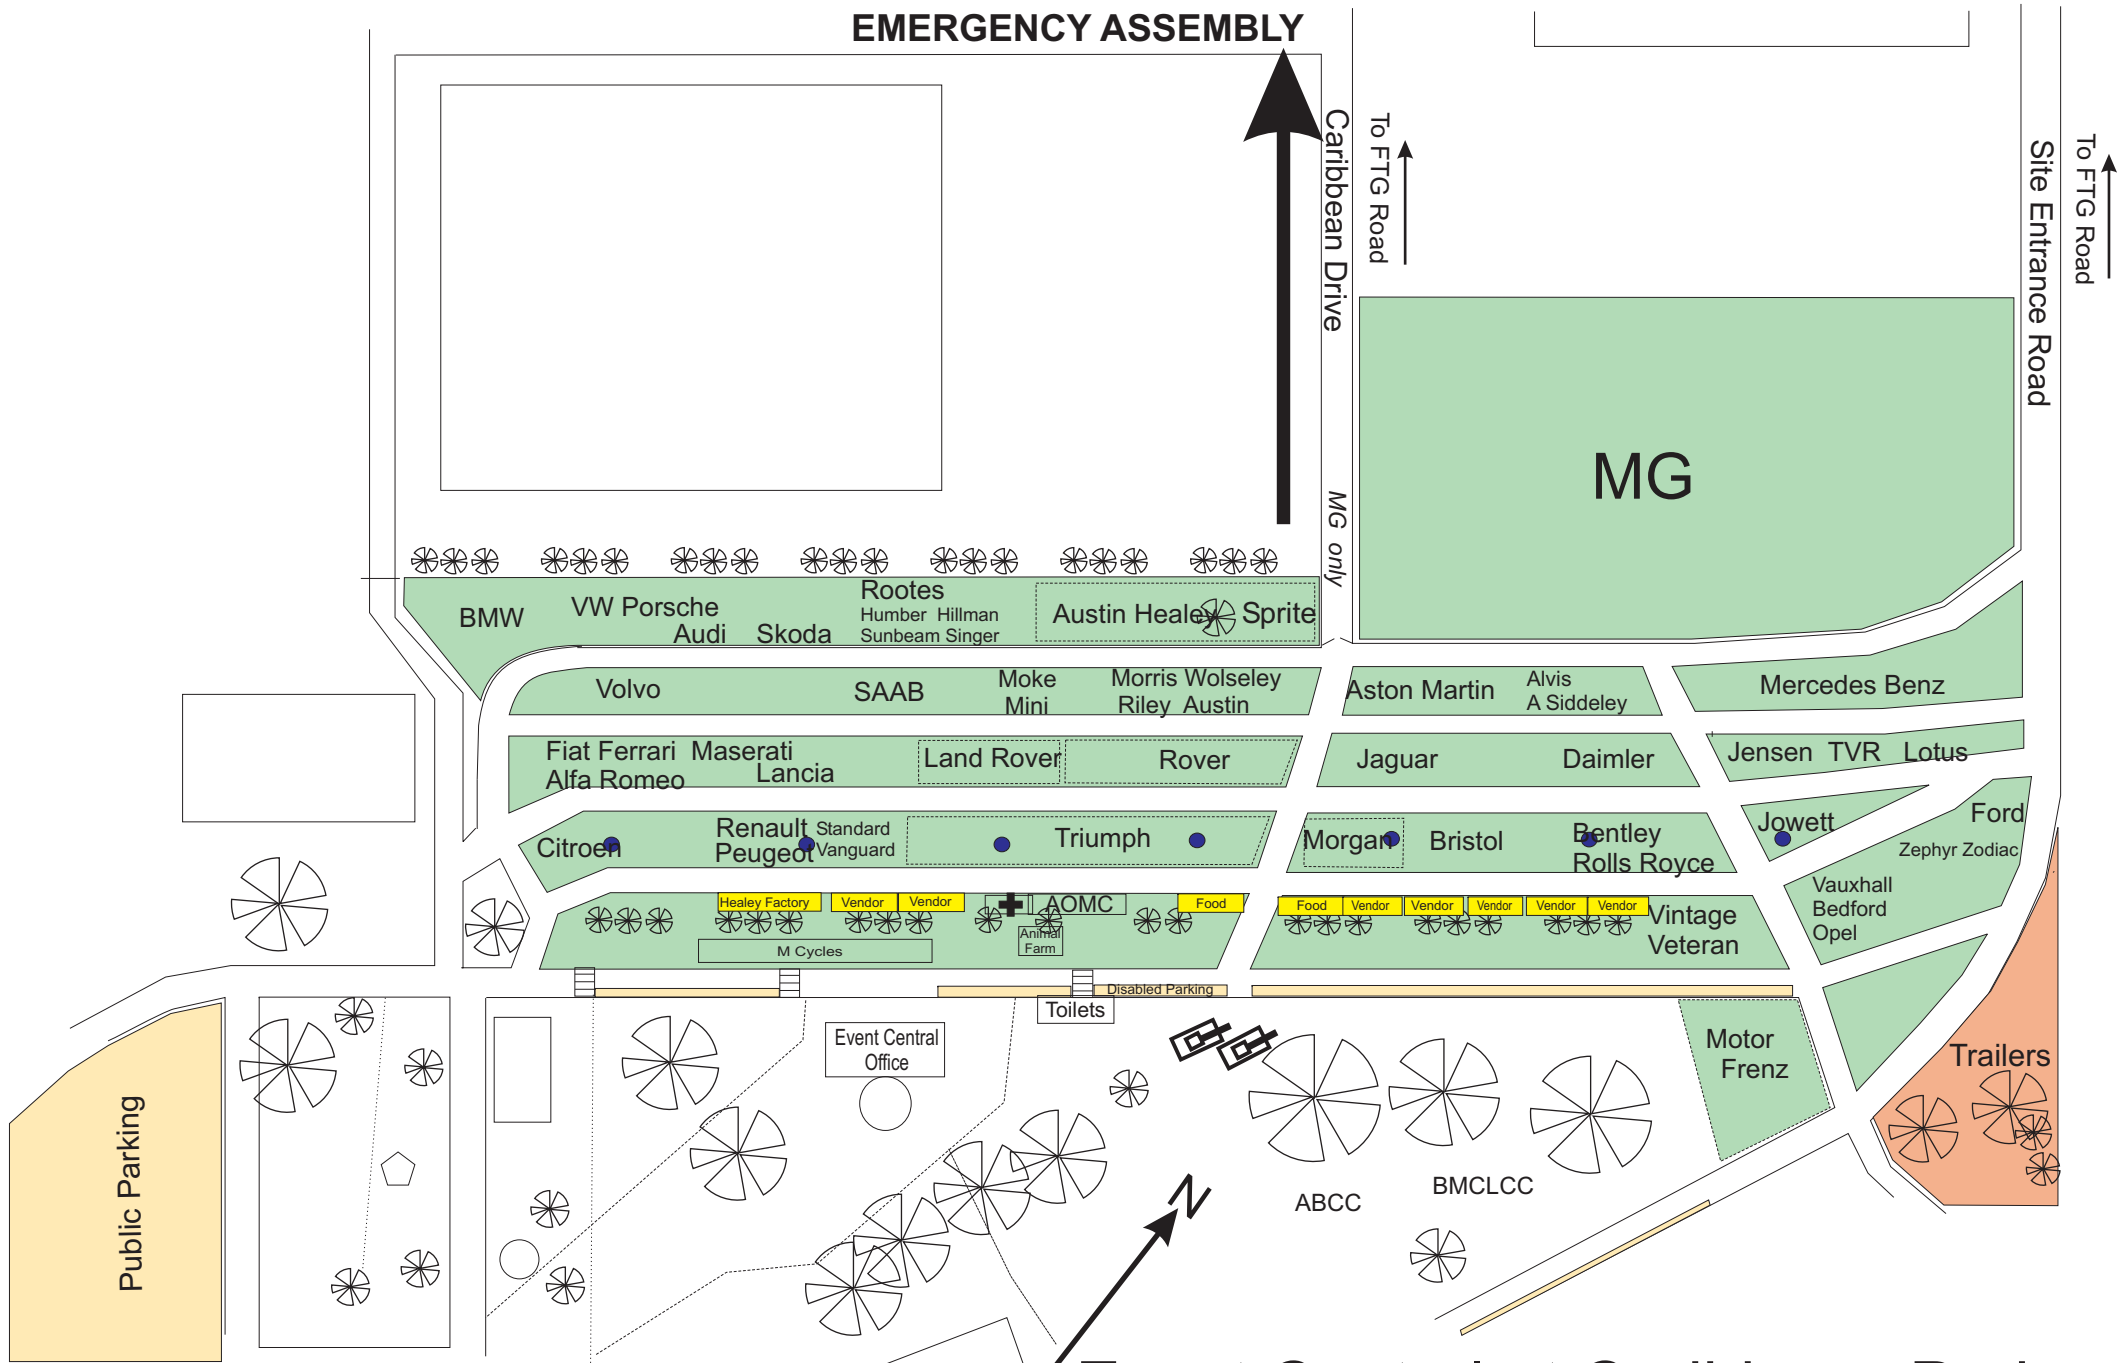

EMERGENCY ASSEMBLY

Event Central at Caribbean Park

RACV-AOMC British & European Motoring Show
 26 February 2023

Drawn pjohnsto@melbpc.org.au
 Issue 10 19.2.23