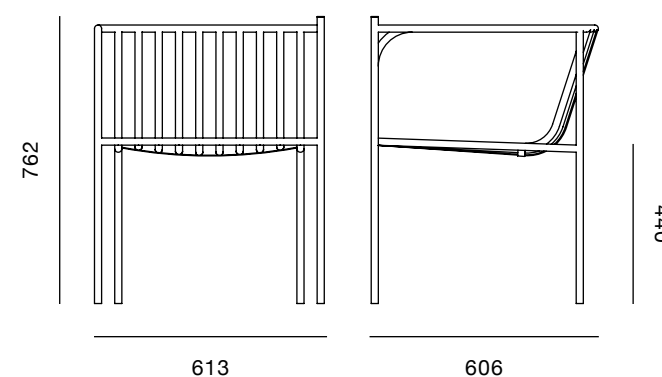

design
Alexander Lotersztain

year
2017

materials
seat—stainless steel
side table—solid oak
cushion—upholstered foam

finishes
seat (powdercoated)—white, grey, black, wedgewood blue
side table (natural)—oak
cushion—fabric (COM), leather (COL)

A simply elegant outdoor seating range, with a lightness that invites easeful relaxing. A subtle curved back, and leg detail that becomes a bag hook or base for a side table, brings a considered classiness to casual outdoor lounging.

WHT-01
single seat

WHT-02

double seat

WHT-04

accessory, single seat cushion

WHT-03

accessory, side table

WHT-05