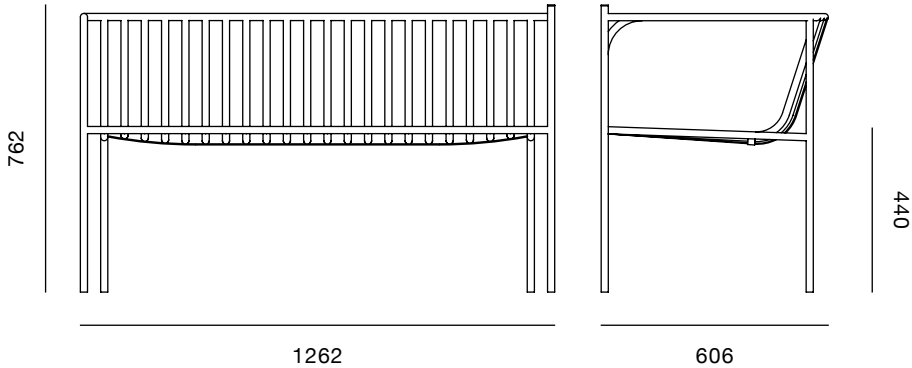

design
Alexander Lotersztain

year
2017

materials
seat—stainless steel
side table—solid oak
cushion—upholstered foam

finishes
seat (powdercoated)—white, grey, black, wedgewood blue
side table (natural)—oak
cushion—fabric (COM), leather (COL)

A simply elegant outdoor seating range, with a lightness that invites easeful relaxing. A subtle curved back, and leg detail that becomes a bag hook or base for a side table, brings a considered classiness to casual outdoor lounging.

WHT-01
single seat

WHT-02

double seat

WHT-04

accessory, single seat cushion

WHT-03

accessory, side table

WHT-05